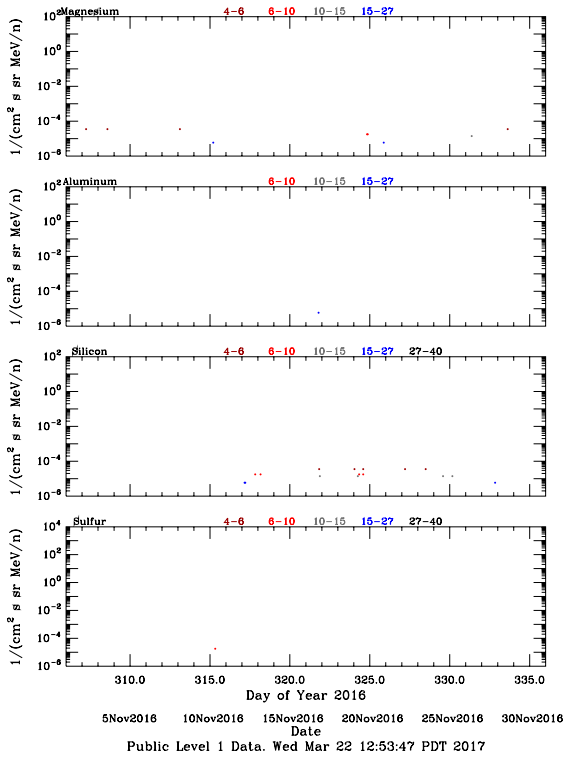

LET Public Level 1 Hourly Averages, for November 2016.

Ahead

Behind

LET Public Level 1 Hourly Averages, for November 2016.

Ahead

Behind