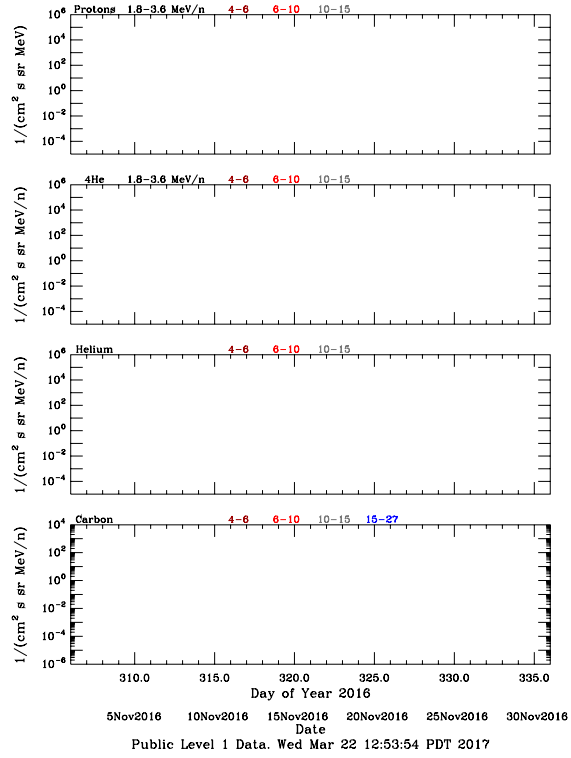

LET Public Level 1 Hourly Averages, for November 2016.

Ahead

Behind

LET Public Level 1 Hourly Averages, for November 2016.

Ahead

Behind