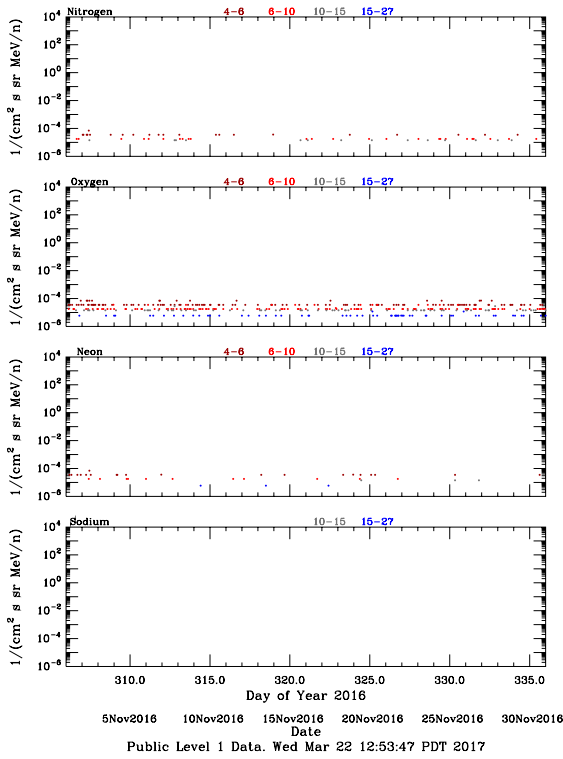

LET Public Level 1 Hourly Averages, for November 2016.

Ahead

Behind

LET Public Level 1 Hourly Averages, for November 2016.

Ahead

Behind