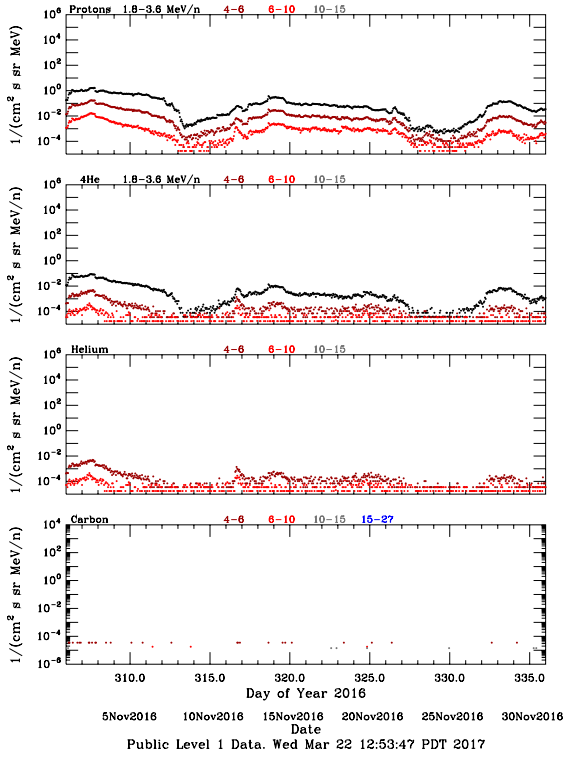

LET Public Level 1 Hourly Averages, for November 2016.

Ahead

Behind

LET Public Level 1 Hourly Averages, for November 2016.

Ahead

Behind