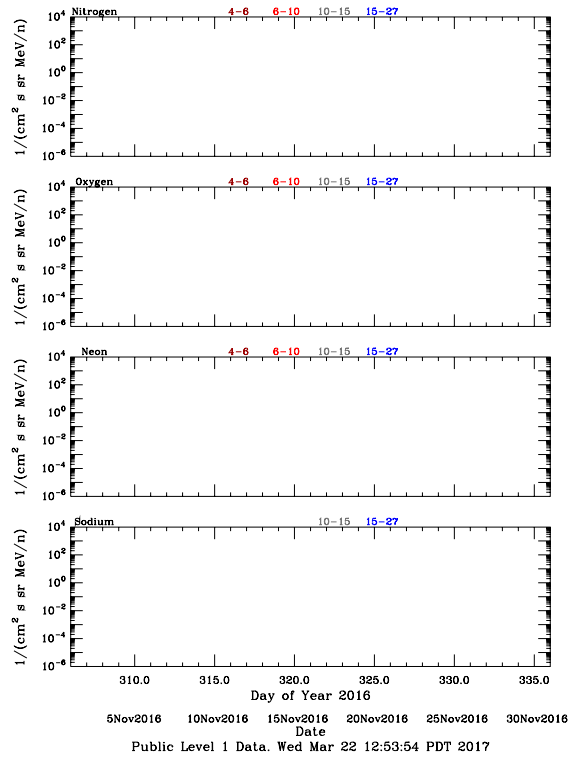

LET Public Level 1 Hourly Averages, for November 2016.

Ahead

Behind

LET Public Level 1 Hourly Averages, for November 2016.

Ahead

Behind