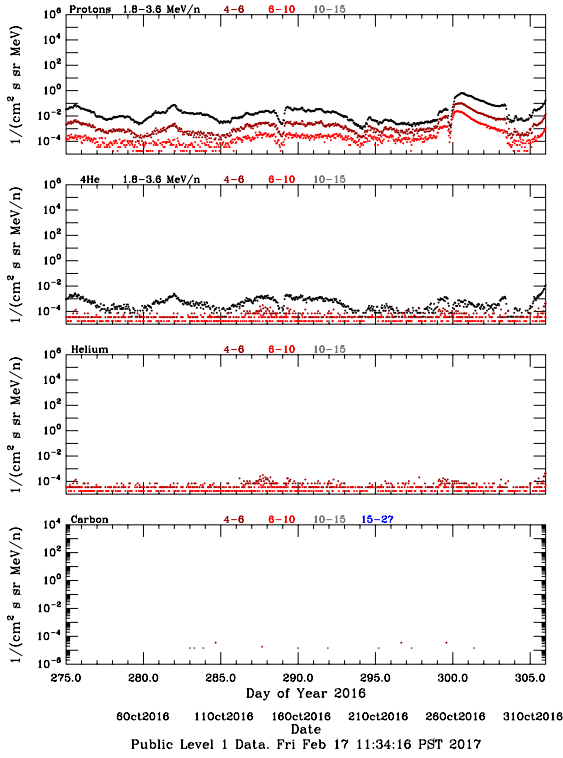

LET Public Level 1 Hourly Averages, for October 2016.

Ahead

Behind

LET Public Level 1 Hourly Averages, for October 2016.

Ahead

Behind

60Oct2016 110Oct2016 160Oct2016 210Oct2016 260Oct2016 310Oct2016
Date
Public Level 1 Data. Fri Feb 17 11:34:16 PST 2017

60Oct2016 110Oct2016 160Oct2016 210Oct2016 260Oct2016 310Oct2016
Date
Public Level 1 Data. Fri Feb 17 11:34:23 PST 2017

60Oct2016 110Oct2016 160Oct2016 210Oct2016 260Oct2016 310Oct2016
Date
Public Level 1 Data. Fri Feb 17 11:34:16 PST 2017