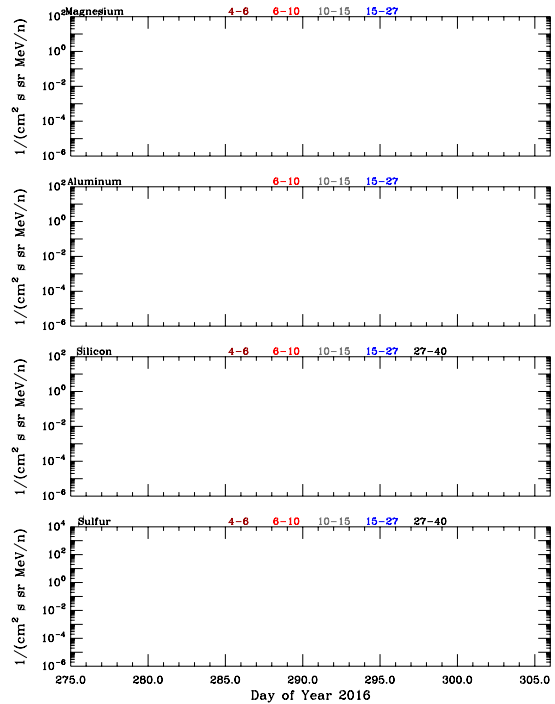

LET Public Level 1 Hourly Averages, for October 2016.

Ahead

Behind

LET Public Level 1 Hourly Averages, for October 2016.

Ahead

Behind

60Oct2016 110Oct2016 160Oct2016 210Oct2016 260Oct2016 310Oct2016
Date
Public Level 1 Data. Fri Feb 17 11:34:16 PST 2017

60Oct2016 110Oct2016 160Oct2016 210Oct2016 260Oct2016 310Oct2016
Date
Public Level 1 Data. Fri Feb 17 11:34:23 PST 2017

60Oct2016 110Oct2016 160Oct2016 210Oct2016 260Oct2016 310Oct2016
Date
Public Level 1 Data. Fri Feb 17 11:34:16 PST 2017