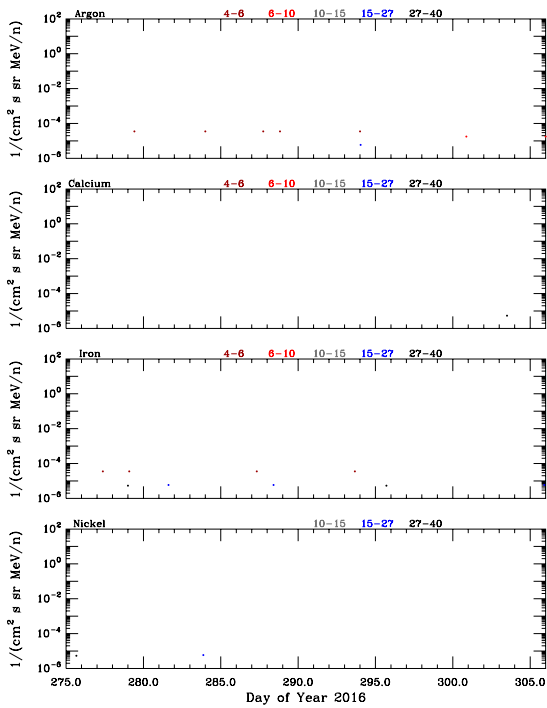

LET Public Level 1 Hourly Averages, for October 2016.

Ahead

Behind

LET Public Level 1 Hourly Averages, for October 2016.

Ahead

Behind

60Oct2016 110Oct2016 160Oct2016 210Oct2016 260Oct2016 310Oct2016
Date
Public Level 1 Data. Fri Feb 17 11:34:16 PST 2017

60Oct2016 110Oct2016 160Oct2016 210Oct2016 260Oct2016 310Oct2016
Date
Public Level 1 Data. Fri Feb 17 11:34:23 PST 2017

60Oct2016 110Oct2016 160Oct2016 210Oct2016 260Oct2016 310Oct2016
Date
Public Level 1 Data. Fri Feb 17 11:34:16 PST 2017