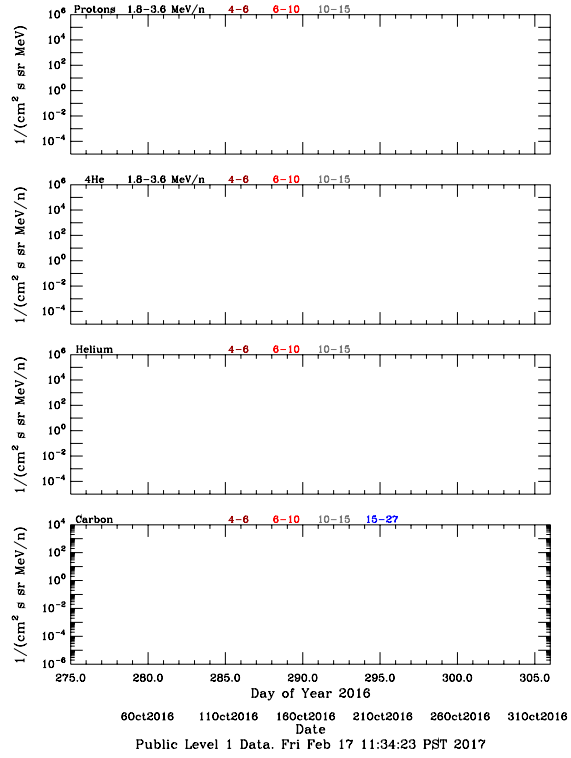

LET Public Level 1 Hourly Averages, for October 2016.

Ahead

Behind

LET Public Level 1 Hourly Averages, for October 2016.

Ahead

Behind

60Oct2016 110Oct2016 160Oct2016 210Oct2016 260Oct2016 310Oct2016
Date
Public Level 1 Data. Fri Feb 17 11:34:16 PST 2017

60Oct2016 110Oct2016 160Oct2016 210Oct2016 260Oct2016 310Oct2016
Date
Public Level 1 Data. Fri Feb 17 11:34:23 PST 2017

60Oct2016 110Oct2016 160Oct2016 210Oct2016 260Oct2016 310Oct2016
Date
Public Level 1 Data. Fri Feb 17 11:34:16 PST 2017