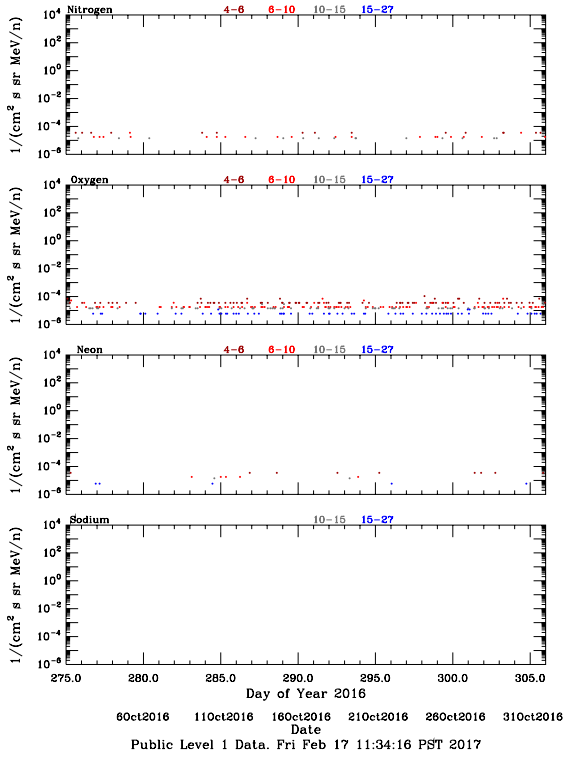

LET Public Level 1 Hourly Averages, for October 2016.

Ahead

Behind

LET Public Level 1 Hourly Averages, for October 2016.

Ahead

Behind

60Oct2016 110Oct2016 160Oct2016 210Oct2016 260Oct2016 310Oct2016
Date
Public Level 1 Data. Fri Feb 17 11:34:16 PST 2017

60Oct2016 110Oct2016 160Oct2016 210Oct2016 260Oct2016 310Oct2016
Date
Public Level 1 Data. Fri Feb 17 11:34:23 PST 2017

60Oct2016 110Oct2016 160Oct2016 210Oct2016 260Oct2016 310Oct2016
Date
Public Level 1 Data. Fri Feb 17 11:34:16 PST 2017