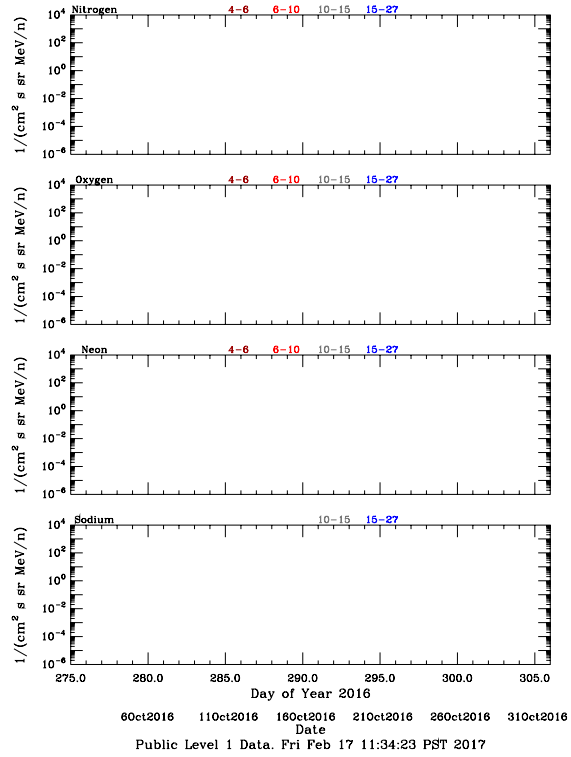

LET Public Level 1 Hourly Averages, for October 2016.

Ahead

Behind

LET Public Level 1 Hourly Averages, for October 2016.

Ahead

Behind

60Oct2016 110Oct2016 160Oct2016 210Oct2016 260Oct2016 310Oct2016
Date
Public Level 1 Data. Fri Feb 17 11:34:16 PST 2017

60Oct2016 110Oct2016 160Oct2016 210Oct2016 260Oct2016 310Oct2016
Date
Public Level 1 Data. Fri Feb 17 11:34:23 PST 2017

60Oct2016 110Oct2016 160Oct2016 210Oct2016 260Oct2016 310Oct2016
Date
Public Level 1 Data. Fri Feb 17 11:34:16 PST 2017