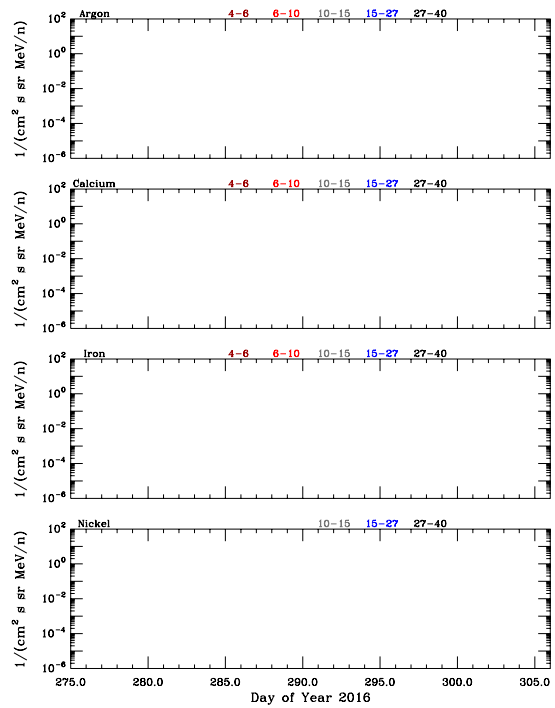

LET Public Level 1 Hourly Averages, for October 2016.

Ahead

Behind

LET Public Level 1 Hourly Averages, for October 2016.

Ahead

Behind

60Oct2016 110Oct2016 160Oct2016 210Oct2016 260Oct2016 310Oct2016
Date
Public Level 1 Data. Fri Feb 17 11:34:16 PST 2017

60Oct2016 110Oct2016 160Oct2016 210Oct2016 260Oct2016 310Oct2016
Date
Public Level 1 Data. Fri Feb 17 11:34:23 PST 2017

60Oct2016 110Oct2016 160Oct2016 210Oct2016 260Oct2016 310Oct2016
Date
Public Level 1 Data. Fri Feb 17 11:34:16 PST 2017