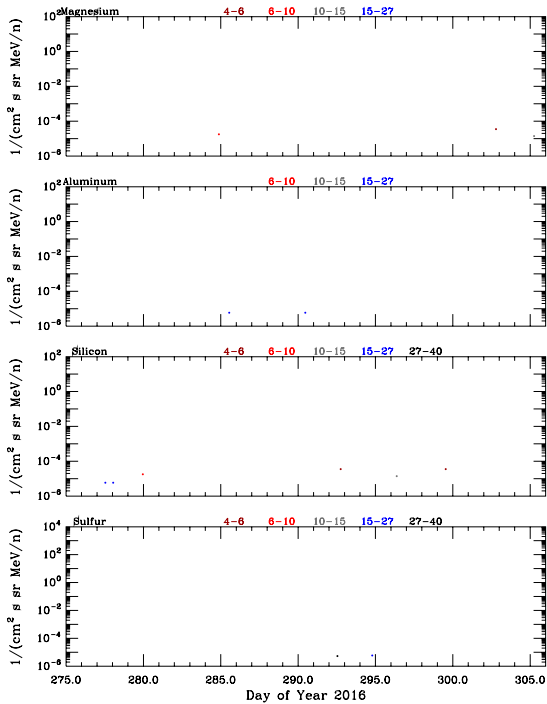

LET Public Level 1 Hourly Averages, for October 2016.

Ahead

Behind

LET Public Level 1 Hourly Averages, for October 2016.

Ahead

Behind

60Oct2016 110Oct2016 160Oct2016 210Oct2016 260Oct2016 310Oct2016
Date
Public Level 1 Data. Fri Feb 17 11:34:16 PST 2017

60Oct2016 110Oct2016 160Oct2016 210Oct2016 260Oct2016 310Oct2016
Date
Public Level 1 Data. Fri Feb 17 11:34:23 PST 2017

60Oct2016 110Oct2016 160Oct2016 210Oct2016 260Oct2016 310Oct2016
Date
Public Level 1 Data. Fri Feb 17 11:34:16 PST 2017