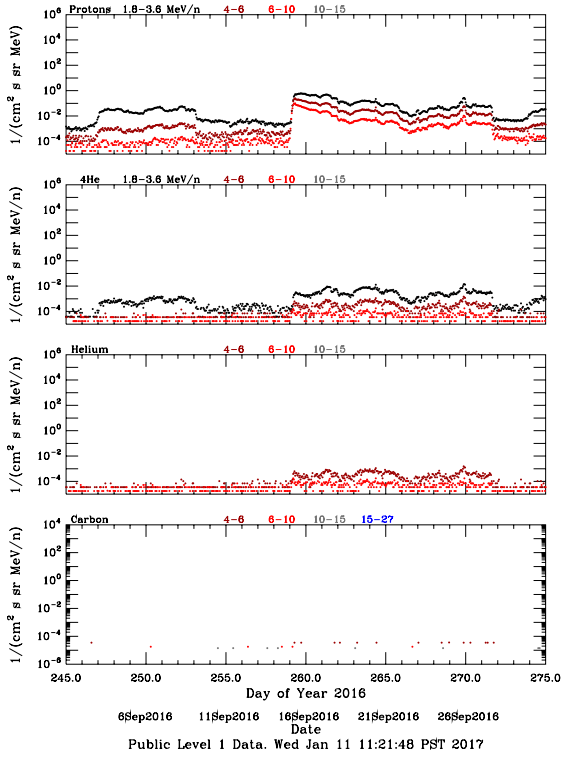

LET Public Level 1 Hourly Averages, for September 2016.

Ahead

Behind

LET Public Level 1 Hourly Averages, for September 2016.

Ahead

Behind