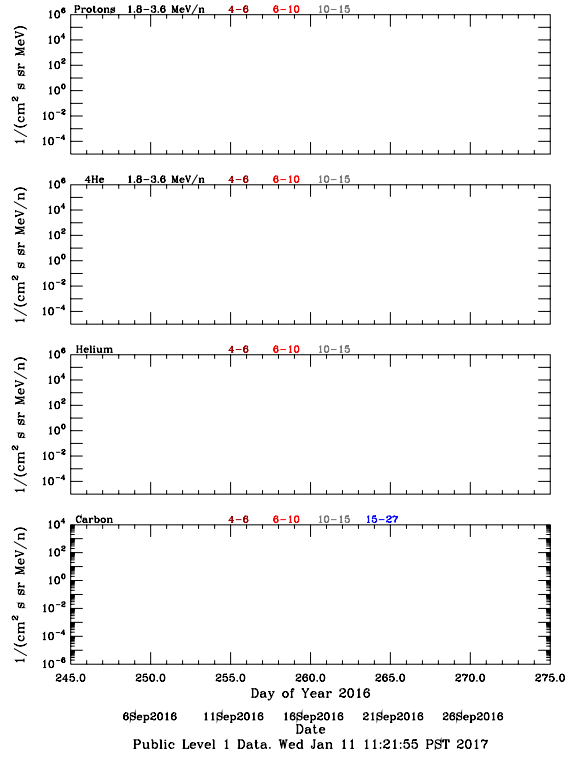

LET Public Level 1 Hourly Averages, for September 2016.

Ahead

Behind

LET Public Level 1 Hourly Averages, for September 2016.

Ahead

Behind