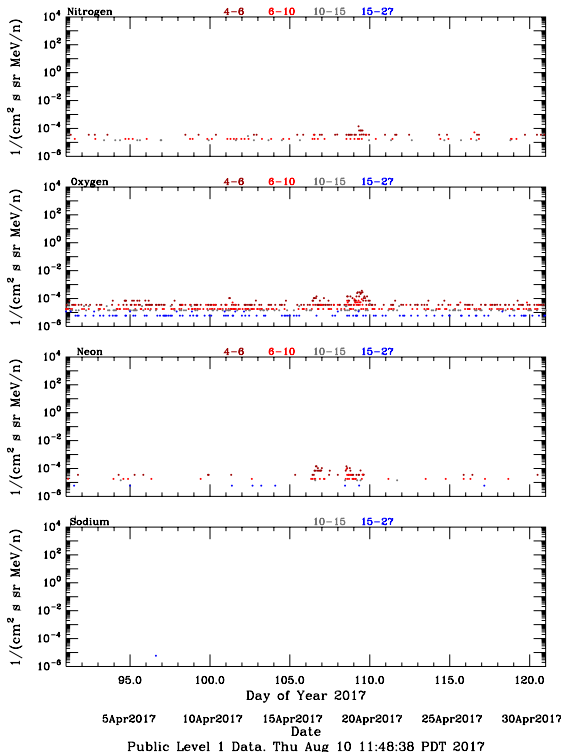

LET Public Level 1 Hourly Averages, for April 2017.

Ahead

Behind

LET Public Level 1 Hourly Averages, for April 2017.

Ahead

Behind