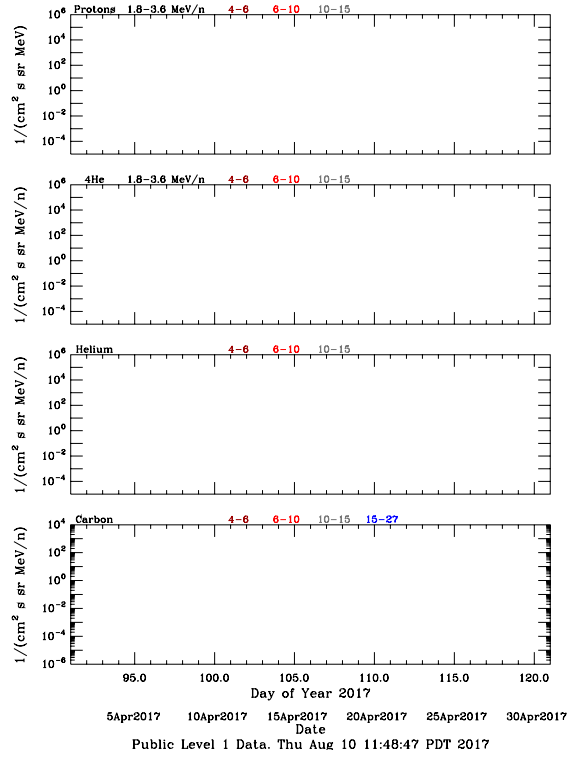

LET Public Level 1 Hourly Averages, for April 2017.

Ahead

Behind

LET Public Level 1 Hourly Averages, for April 2017.

Ahead

Behind