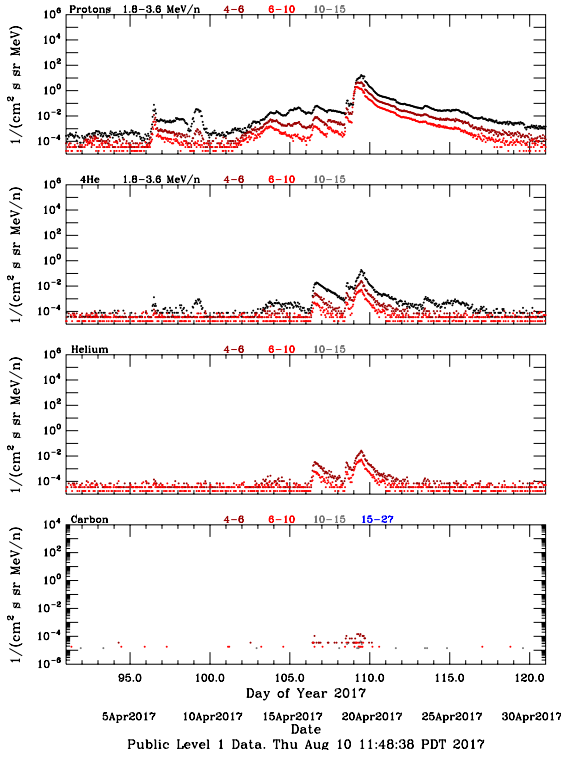

LET Public Level 1 Hourly Averages, for April 2017.

Ahead

Behind

LET Public Level 1 Hourly Averages, for April 2017.

Ahead

Behind