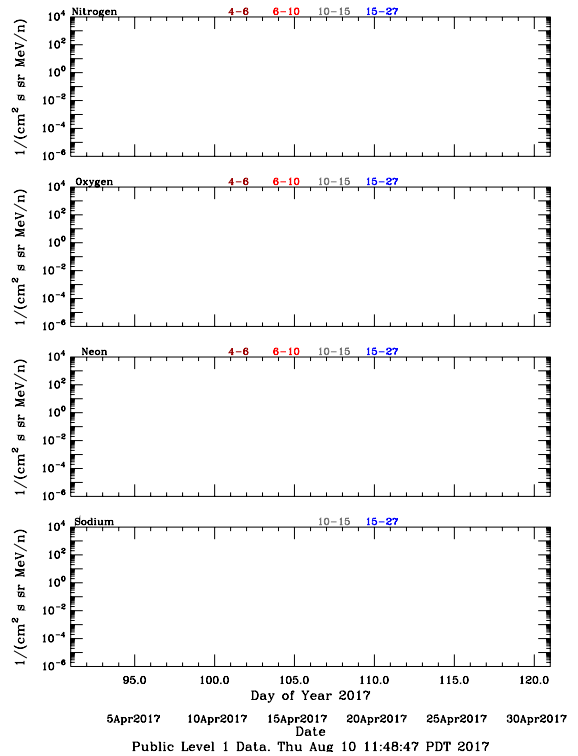

LET Public Level 1 Hourly Averages, for April 2017.

Ahead

Behind

LET Public Level 1 Hourly Averages, for April 2017.

Ahead

Behind