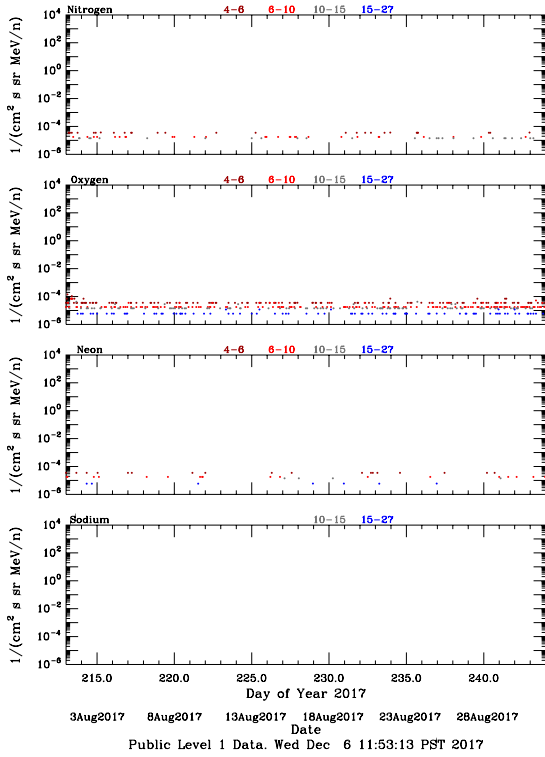

LET Public Level 1 Hourly Averages, for August 2017.

Ahead

Behind

LET Public Level 1 Hourly Averages, for August 2017.

Ahead

Behind