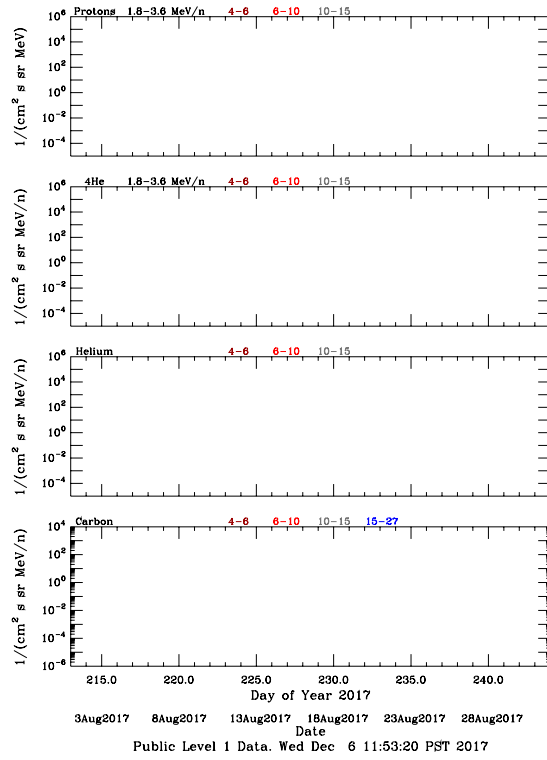

LET Public Level 1 Hourly Averages, for August 2017.

Ahead

Behind

LET Public Level 1 Hourly Averages, for August 2017.

Ahead

Behind