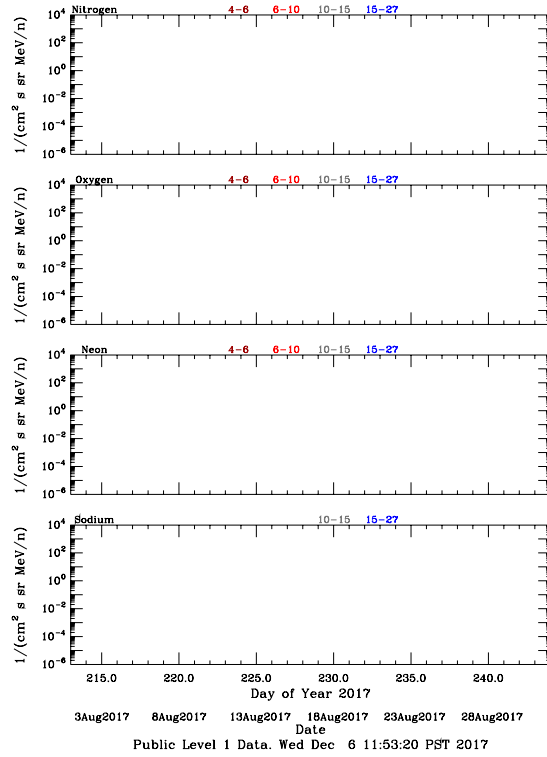

LET Public Level 1 Hourly Averages, for August 2017.

Ahead

Behind

LET Public Level 1 Hourly Averages, for August 2017.

Ahead

Behind