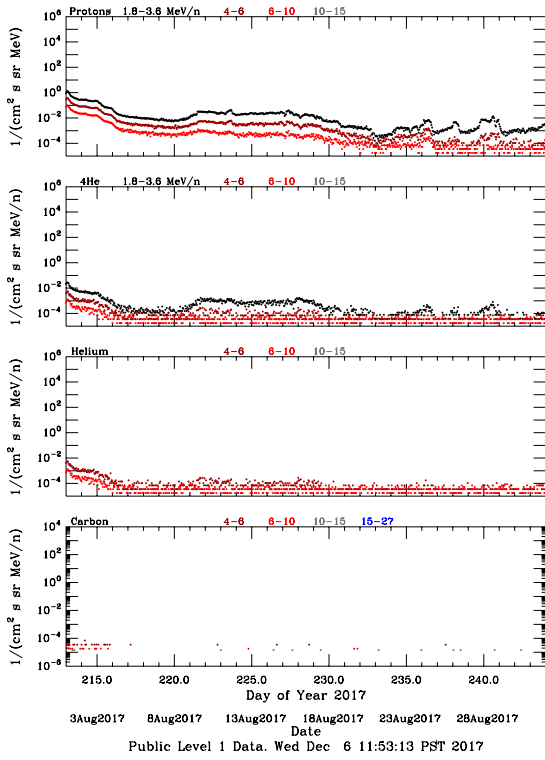

LET Public Level 1 Hourly Averages, for August 2017.

Ahead

Behind

LET Public Level 1 Hourly Averages, for August 2017.

Ahead

Behind