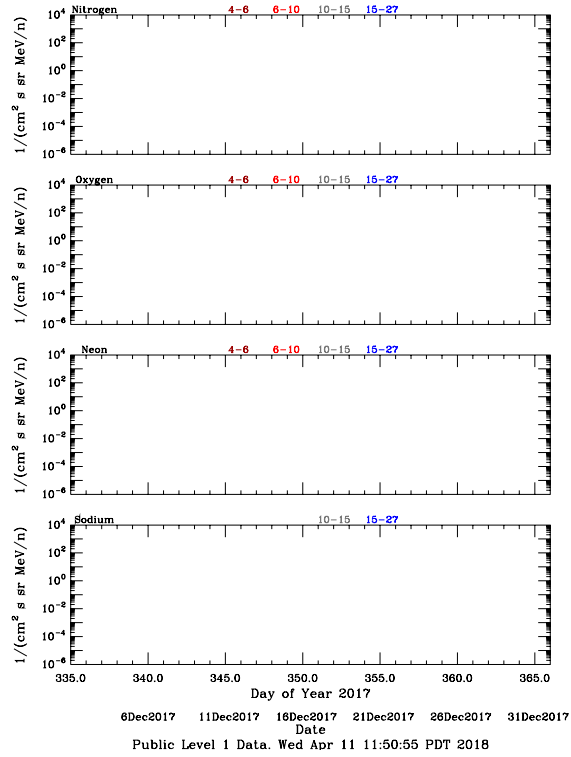

LET Public Level 1 Hourly Averages, for December 2017.

Ahead

Behind

LET Public Level 1 Hourly Averages, for December 2017.

Ahead

Behind