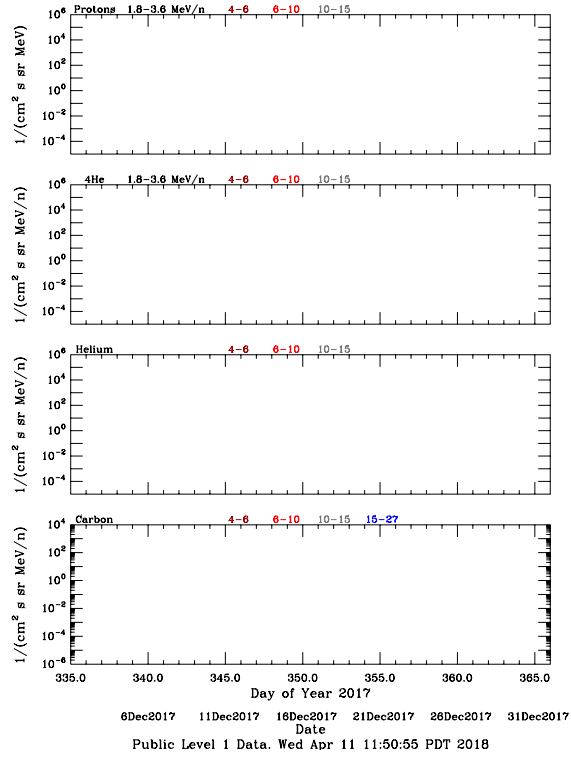

LET Public Level 1 Hourly Averages, for December 2017.

Ahead

Behind

LET Public Level 1 Hourly Averages, for December 2017.

Ahead

Behind