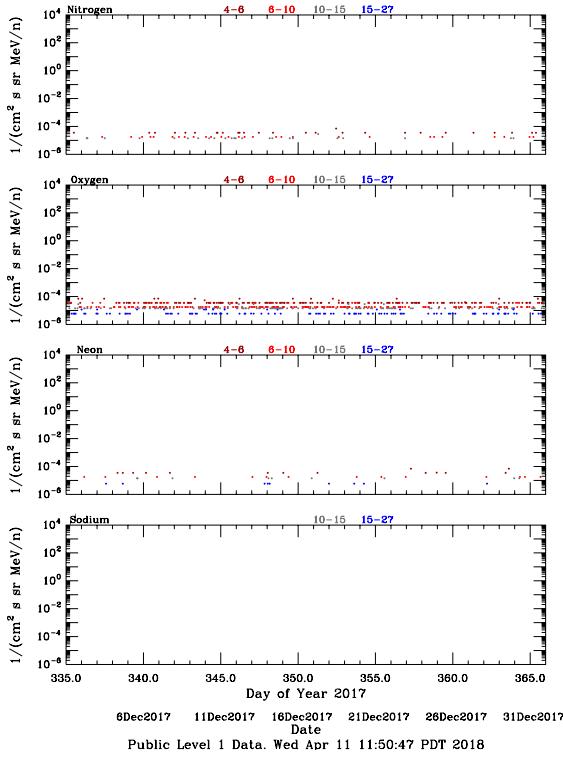

LET Public Level 1 Hourly Averages, for December 2017.

Ahead

Behind

LET Public Level 1 Hourly Averages, for December 2017.

Ahead

Behind