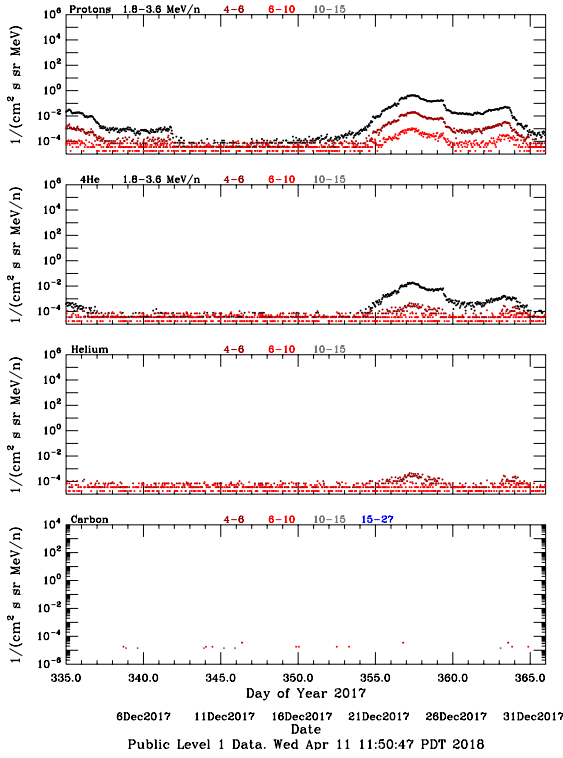

LET Public Level 1 Hourly Averages, for December 2017.

Ahead

Behind

LET Public Level 1 Hourly Averages, for December 2017.

Ahead

Behind