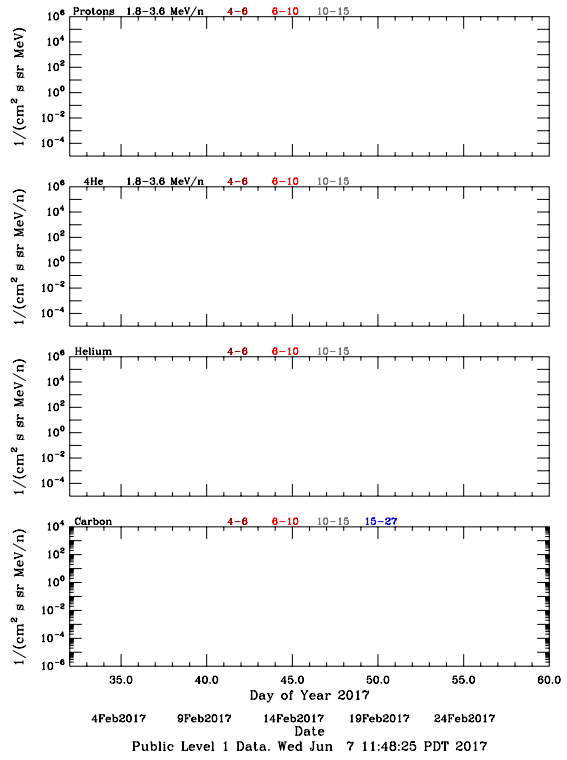

LET Public Level 1 Hourly Averages, for February 2017.

Ahead

Behind

LET Public Level 1 Hourly Averages, for February 2017.

Ahead

Behind