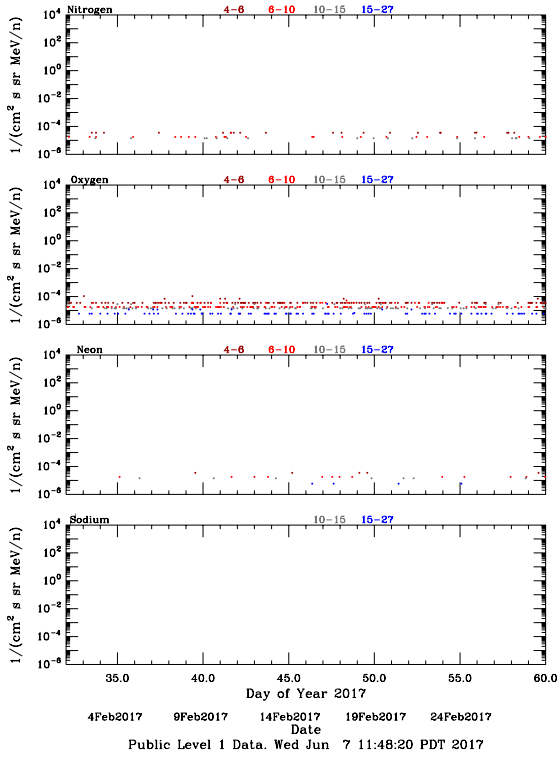

LET Public Level 1 Hourly Averages, for February 2017.

Ahead

Behind

LET Public Level 1 Hourly Averages, for February 2017.

Ahead

Behind