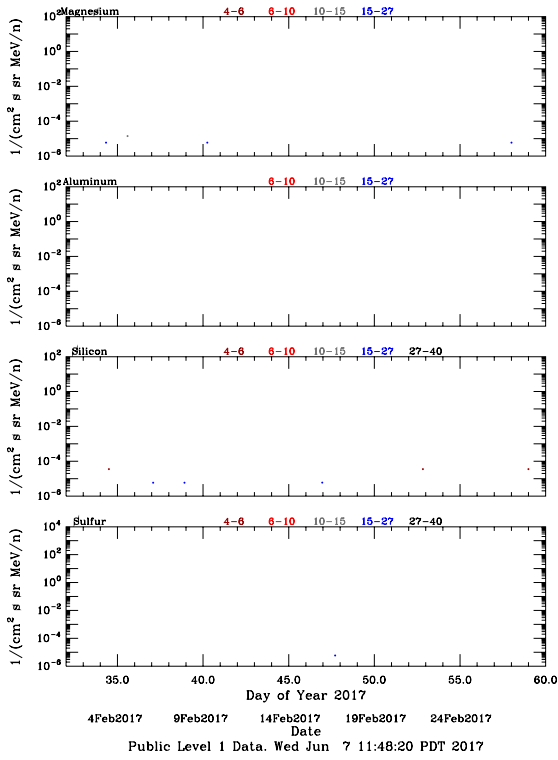

LET Public Level 1 Hourly Averages, for February 2017.

Ahead

Behind

LET Public Level 1 Hourly Averages, for February 2017.

Ahead

Behind