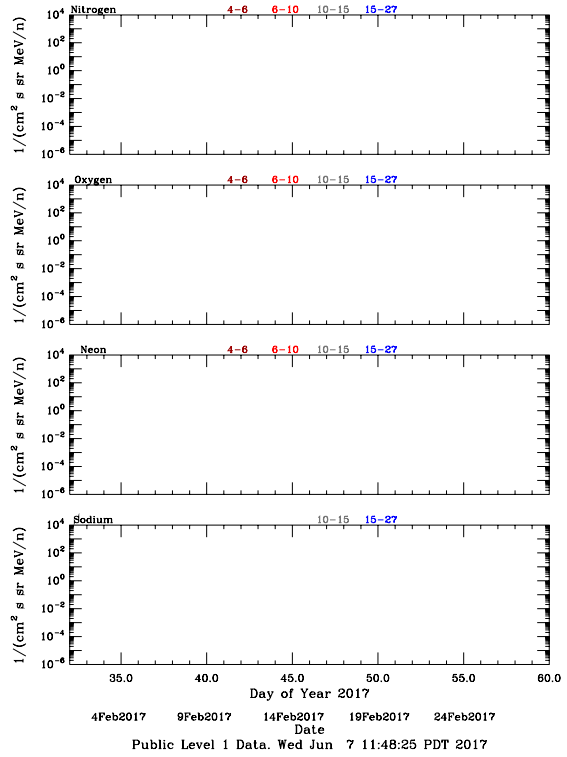

LET Public Level 1 Hourly Averages, for February 2017.

Ahead

Behind

LET Public Level 1 Hourly Averages, for February 2017.

Ahead

Behind