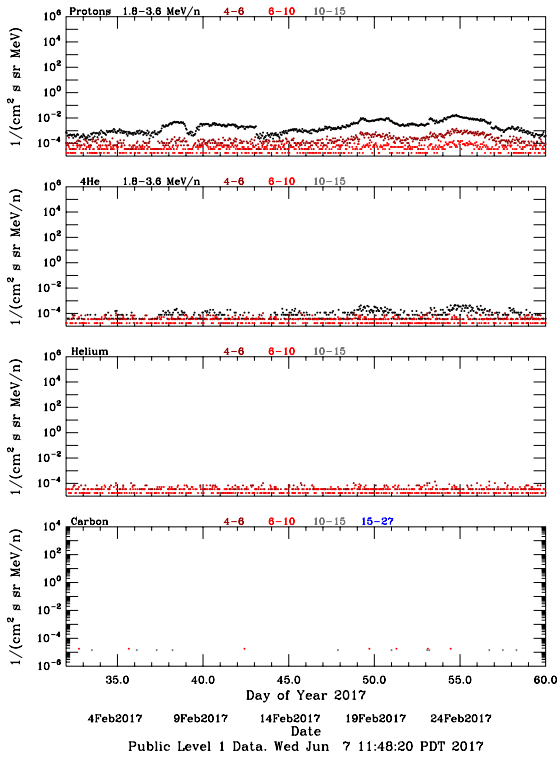

LET Public Level 1 Hourly Averages, for February 2017.

Ahead

Behind

LET Public Level 1 Hourly Averages, for February 2017.

Ahead

Behind