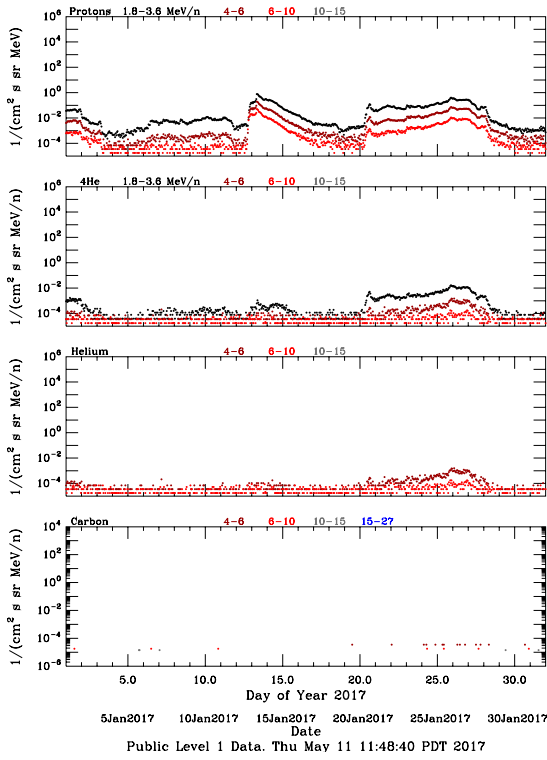

LET Public Level 1 Hourly Averages, for January 2017.

Ahead

Behind