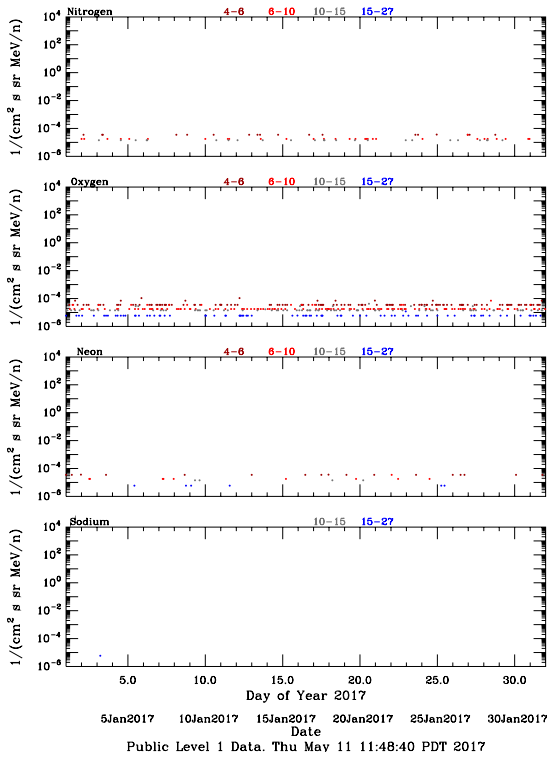

LET Public Level 1 Hourly Averages, for January 2017.

Ahead

Behind