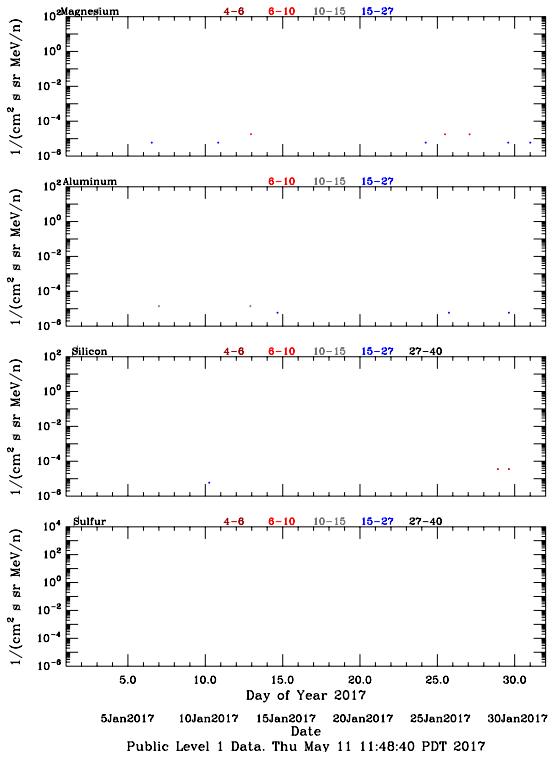

LET Public Level 1 Hourly Averages, for January 2017.

Ahead