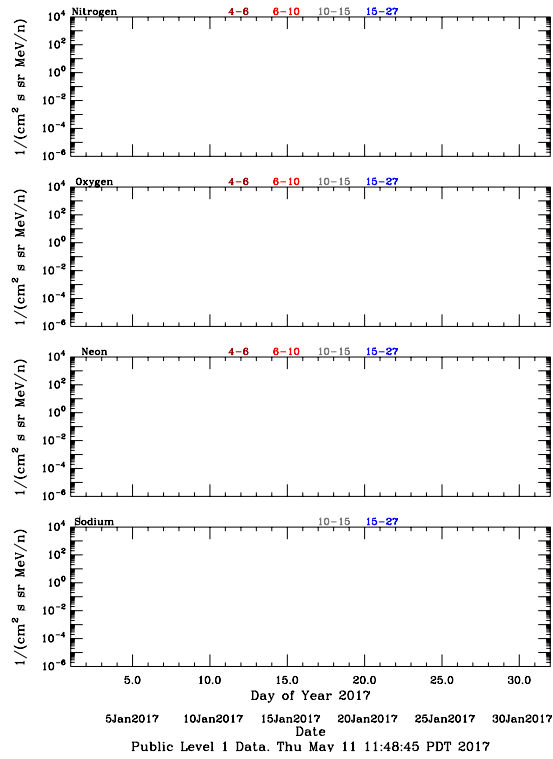

LET Public Level 1 Hourly Averages, for January 2017.

Ahead

Behind