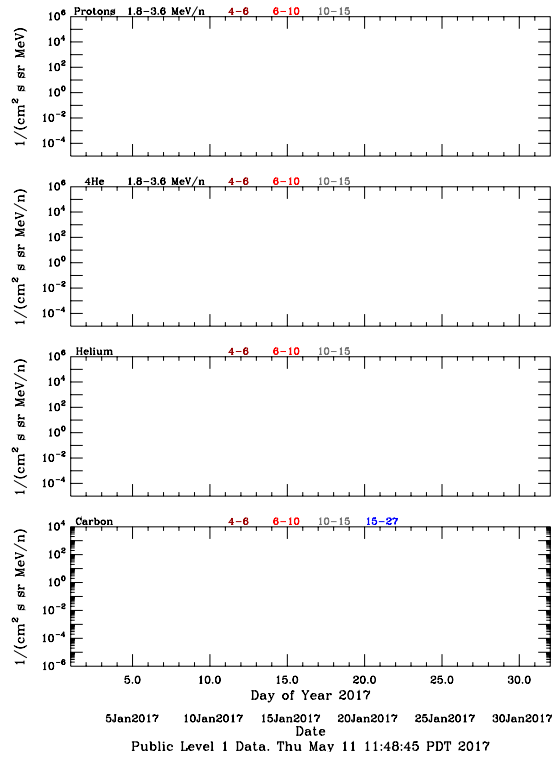

LET Public Level 1 Hourly Averages, for January 2017.

Ahead

Behind