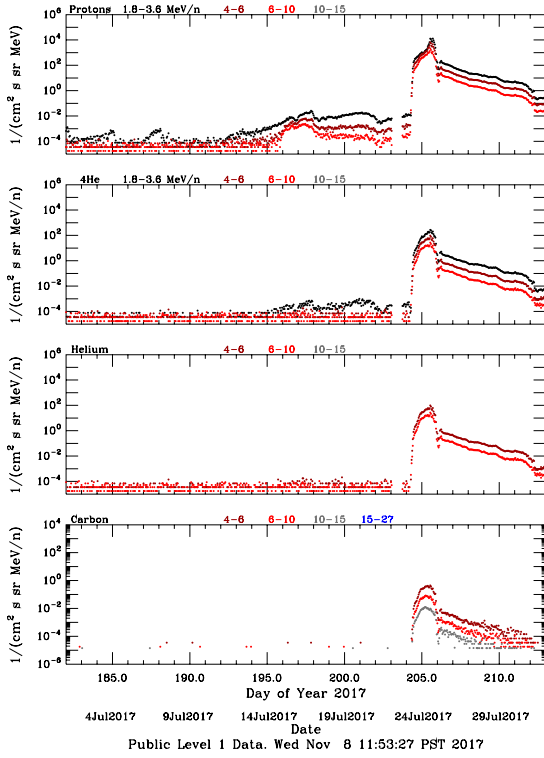

# LET Public Level 1 Hourly Averages, for July 2017.

Ahead

Behind