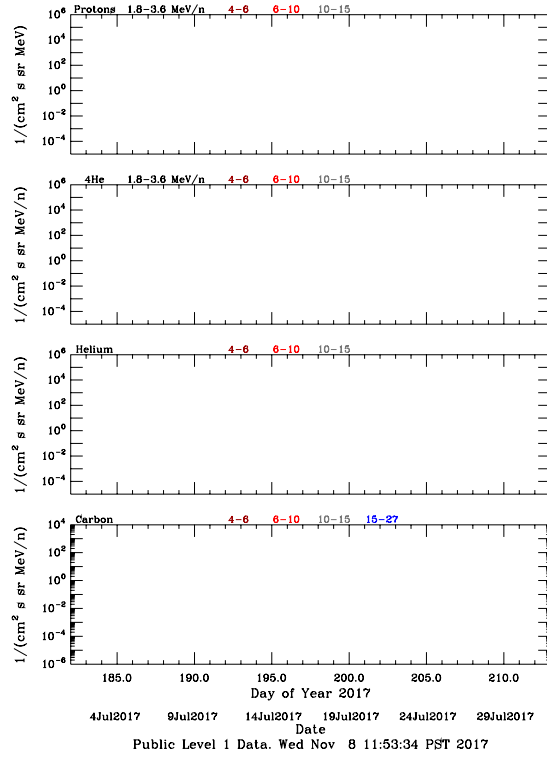

# LET Public Level 1 Hourly Averages, for July 2017.

Ahead

Behind