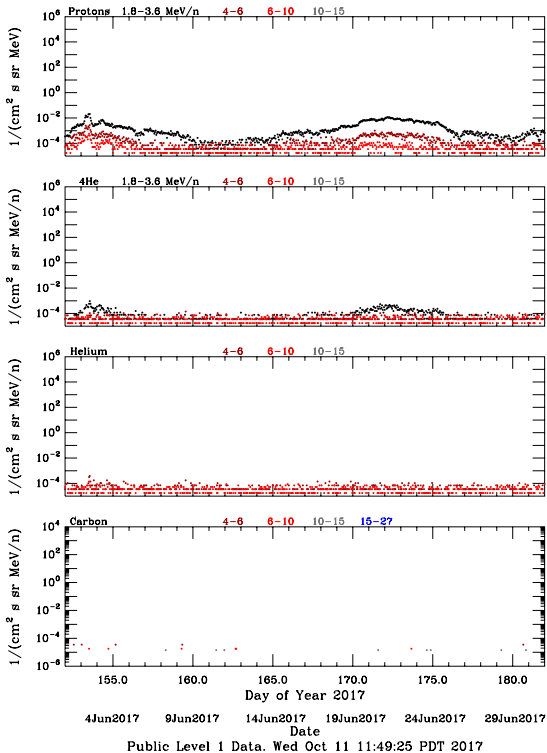

LET Public Level 1 Hourly Averages, for June 2017.

Ahead

Behind