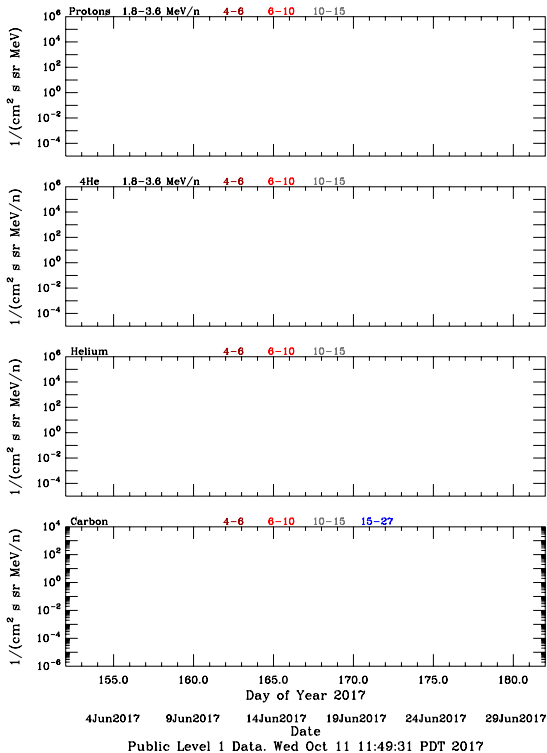

LET Public Level 1 Hourly Averages, for June 2017.

Ahead

Behind