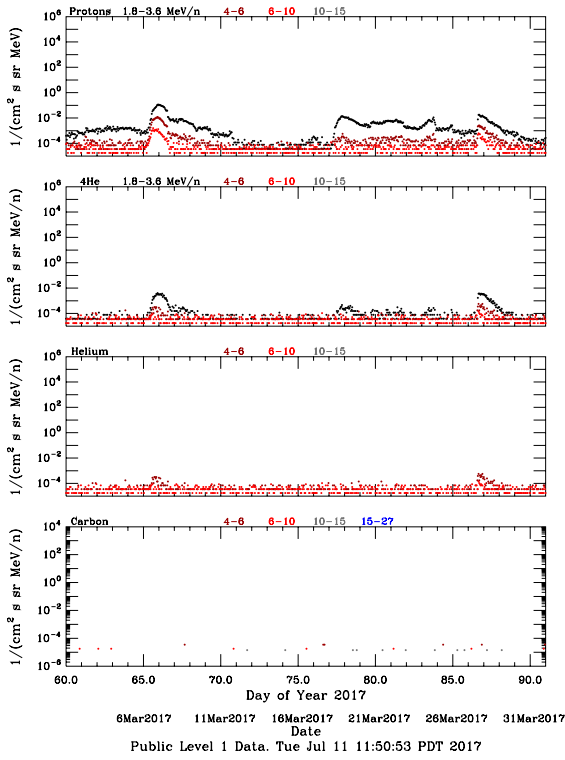

LET Public Level 1 Hourly Averages, for March 2017.

Ahead

Behind

LET Public Level 1 Hourly Averages, for March 2017.

Ahead

Behind