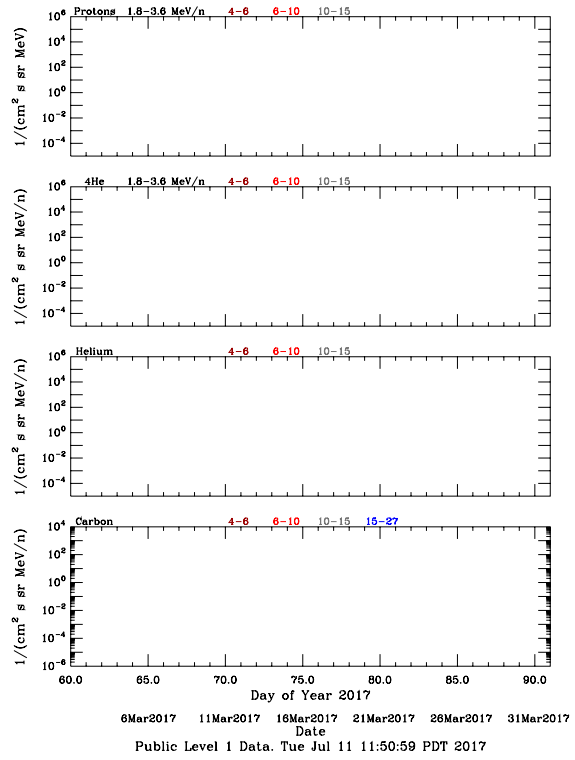

LET Public Level 1 Hourly Averages, for March 2017.

Ahead

Behind

LET Public Level 1 Hourly Averages, for March 2017.

Ahead

Behind