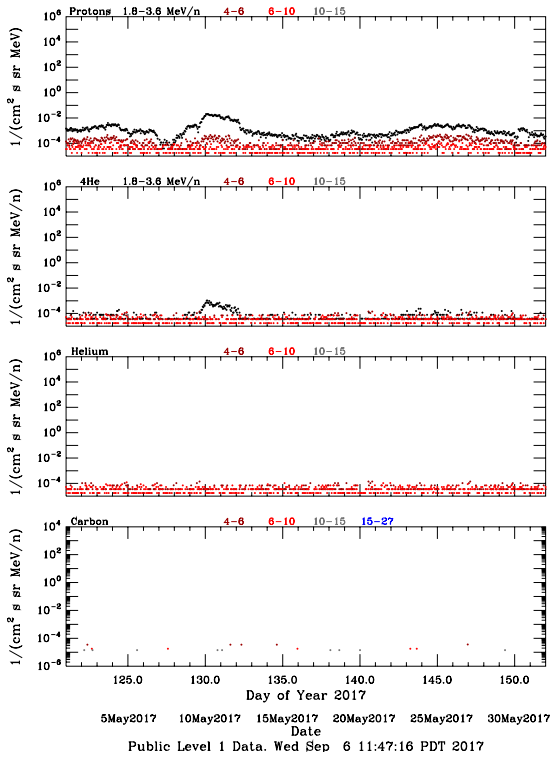

LET Public Level 1 Hourly Averages, for May 2017.

Ahead

Behind

LET Public Level 1 Hourly Averages, for May 2017.

Ahead

Behind