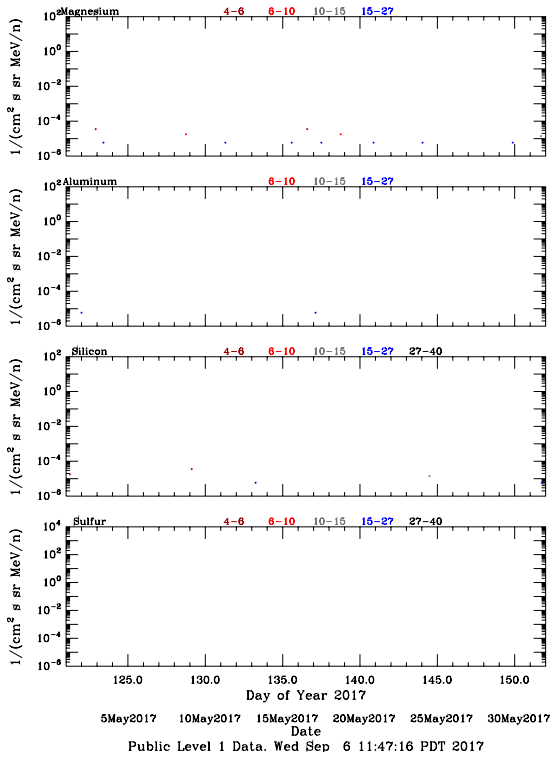

LET Public Level 1 Hourly Averages, for May 2017.

Ahead

Behind

LET Public Level 1 Hourly Averages, for May 2017.

Ahead

Behind