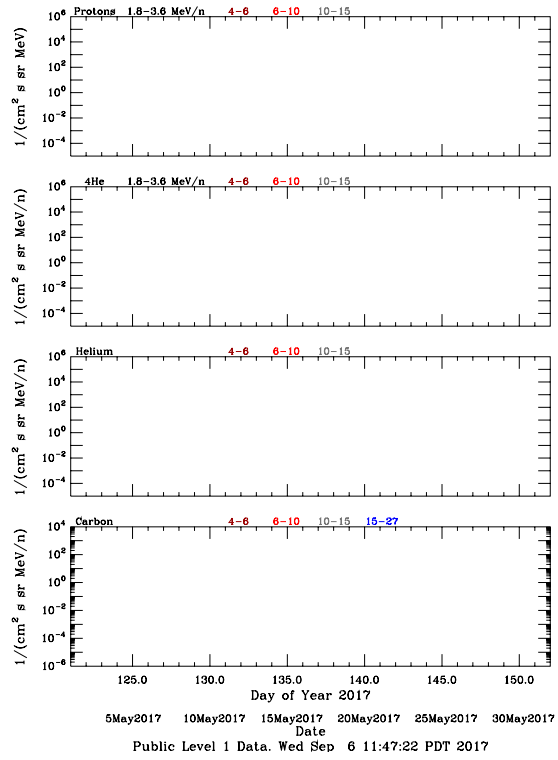

LET Public Level 1 Hourly Averages, for May 2017.

Ahead

Behind

LET Public Level 1 Hourly Averages, for May 2017.

Ahead

Behind