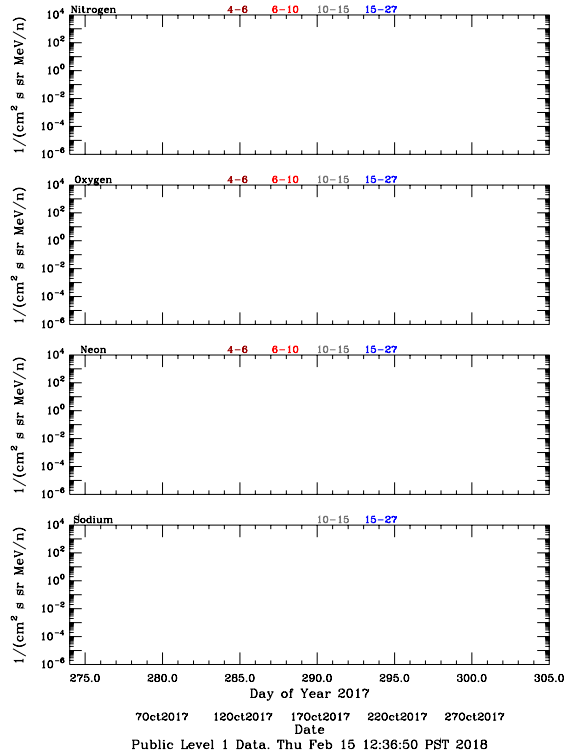

LET Public Level 1 Hourly Averages, for October 2017.

Ahead

Behind

LET Public Level 1 Hourly Averages, for October 2017.

Ahead

Behind