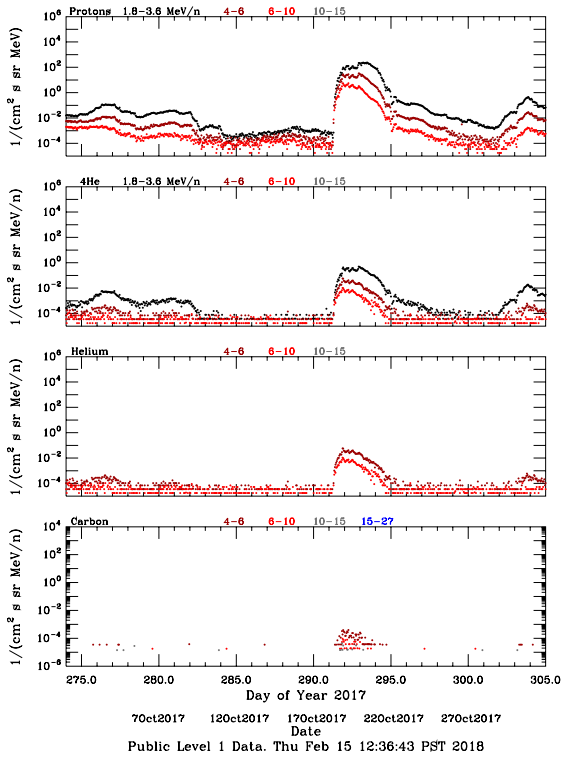

LET Public Level 1 Hourly Averages, for October 2017.

Ahead

Behind

LET Public Level 1 Hourly Averages, for October 2017.

Ahead

Behind