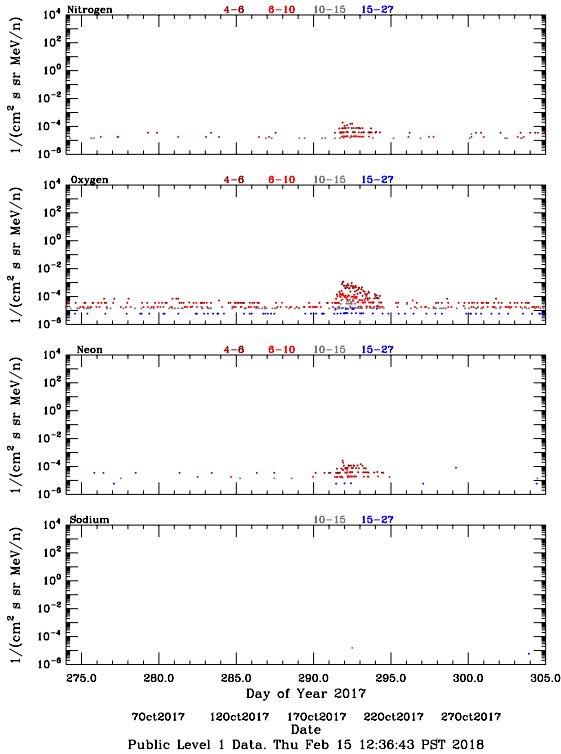

LET Public Level 1 Hourly Averages, for October 2017.

Ahead

Behind

LET Public Level 1 Hourly Averages, for October 2017.

Ahead

Behind