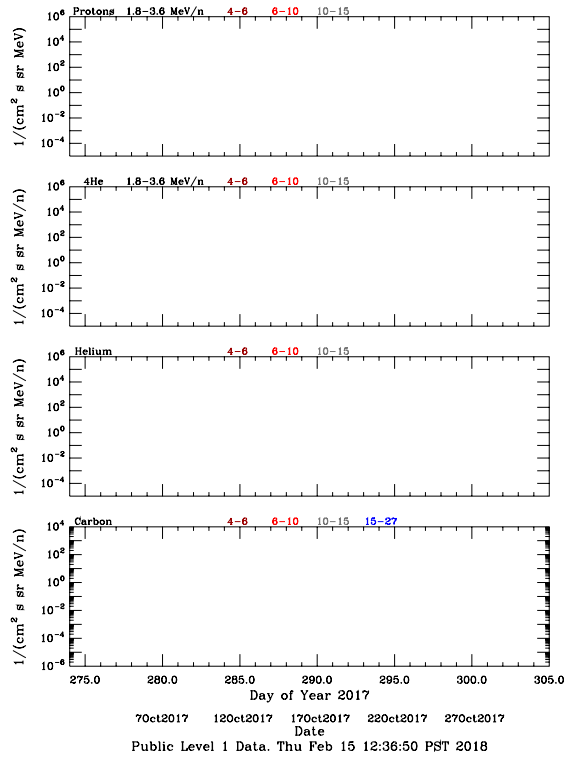

LET Public Level 1 Hourly Averages, for October 2017.

Ahead

Behind

LET Public Level 1 Hourly Averages, for October 2017.

Ahead

Behind