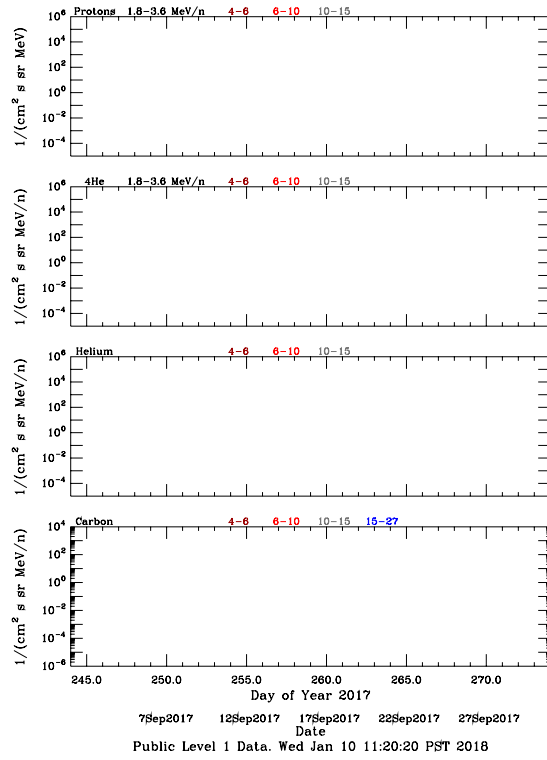

LET Public Level 1 Hourly Averages, for September 2017.

Ahead

Behind