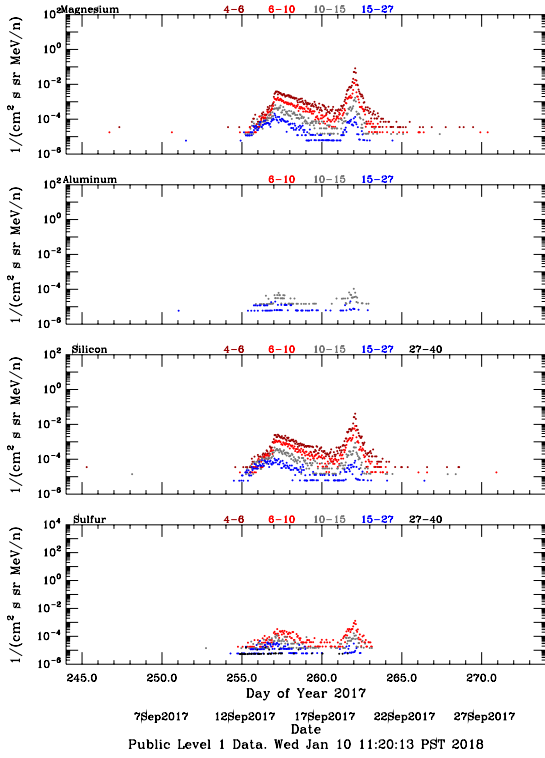

LET Public Level 1 Hourly Averages, for September 2017.

Ahead