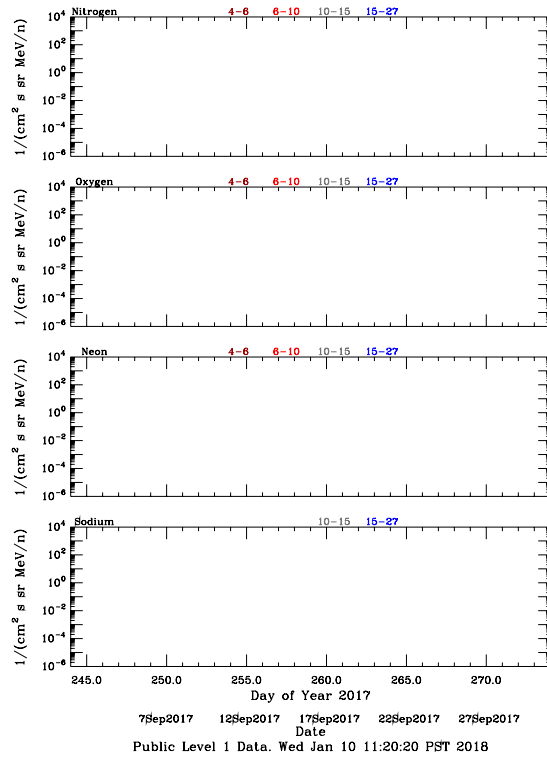

LET Public Level 1 Hourly Averages, for September 2017.

Ahead

Behind