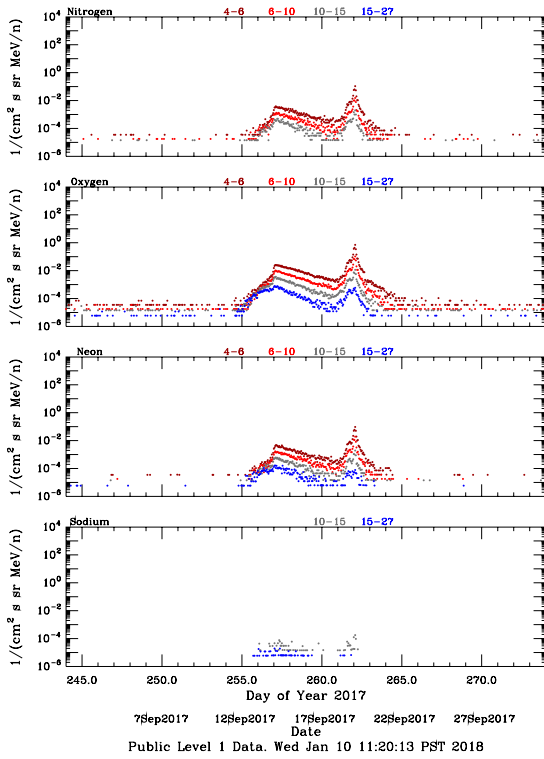

LET Public Level 1 Hourly Averages, for September 2017.

Ahead

Behind