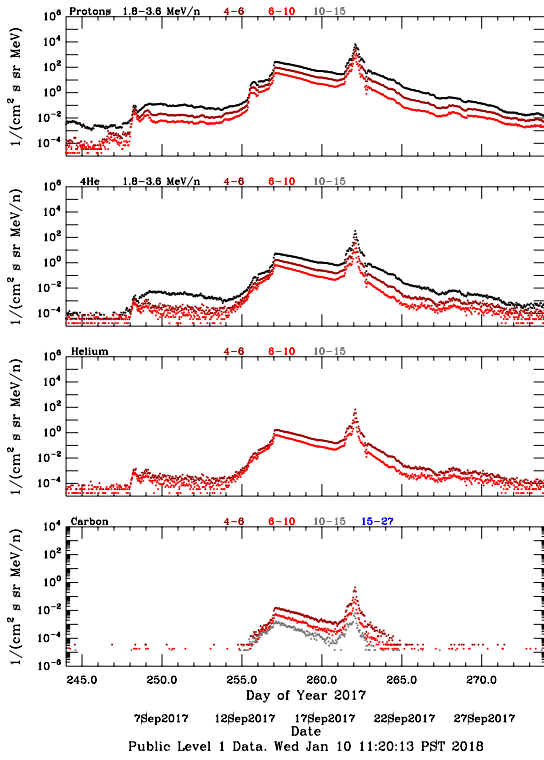

LET Public Level 1 Hourly Averages, for September 2017.

Ahead

Behind