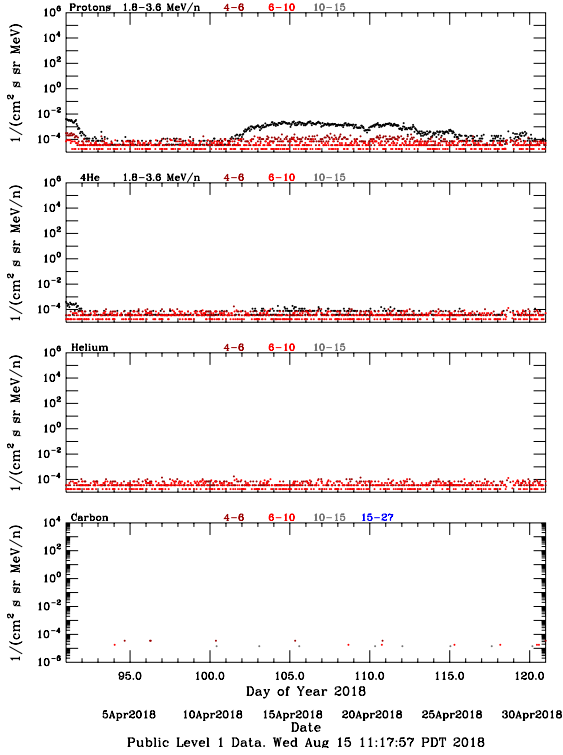

LET Public Level 1 Hourly Averages, for April 2018.

LET Public Level 1 Hourly Averages, for April 2018.