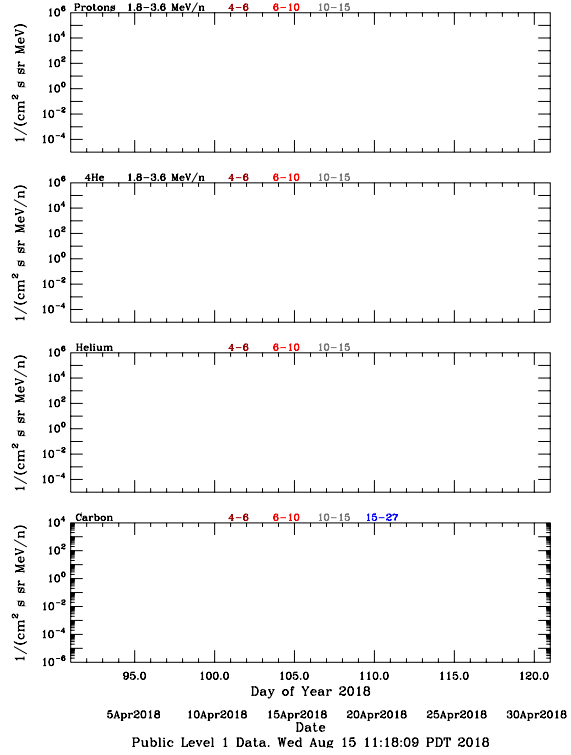

LET Public Level 1 Hourly Averages, for April 2018.

LET Public Level 1 Hourly Averages, for April 2018.