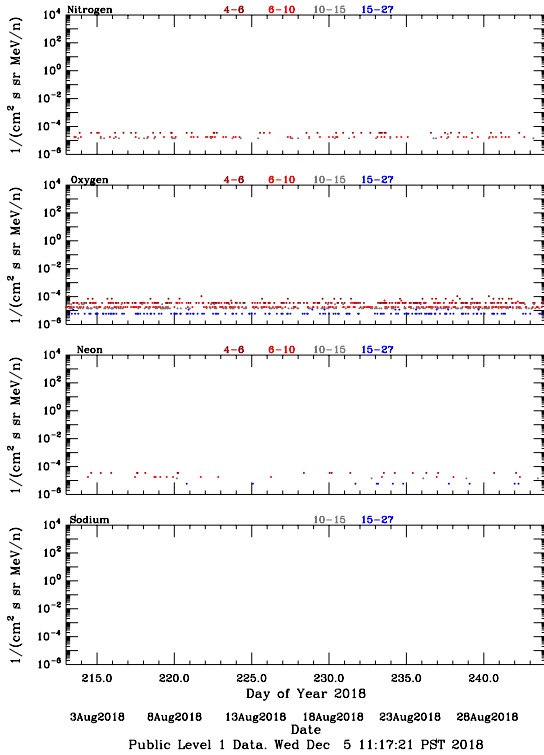

LET Public Level 1 Hourly Averages, for August 2018.

Ahead

Behind

LET Public Level 1 Hourly Averages, for August 2018.

Ahead

Behind