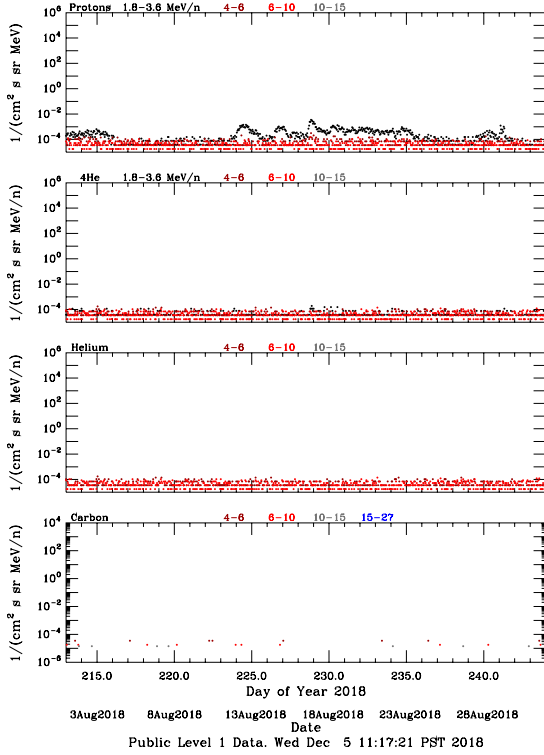

LET Public Level 1 Hourly Averages, for August 2018.

Ahead

Behind

LET Public Level 1 Hourly Averages, for August 2018.

Ahead

Behind