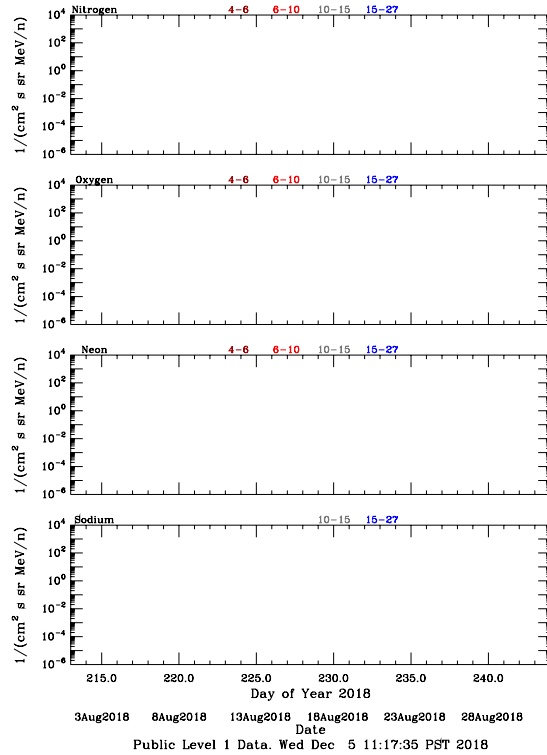

LET Public Level 1 Hourly Averages, for August 2018.

Ahead

Behind

LET Public Level 1 Hourly Averages, for August 2018.

Ahead

Behind