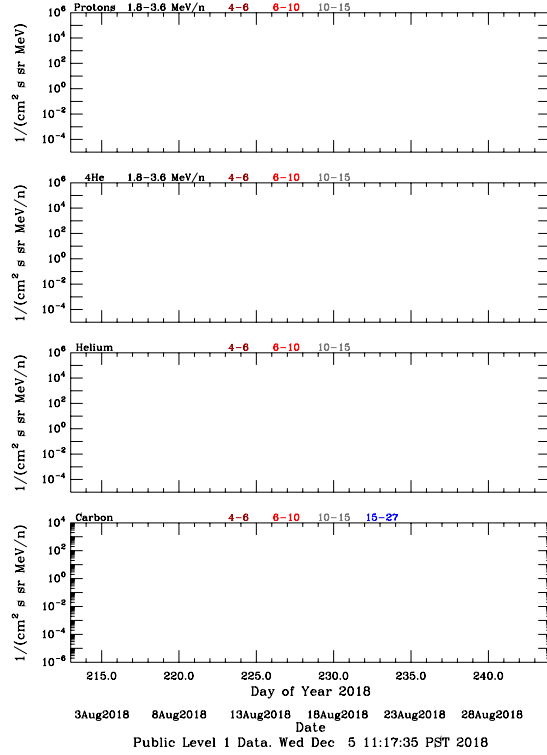

LET Public Level 1 Hourly Averages, for August 2018.

Ahead

Behind

LET Public Level 1 Hourly Averages, for August 2018.

Ahead

Behind