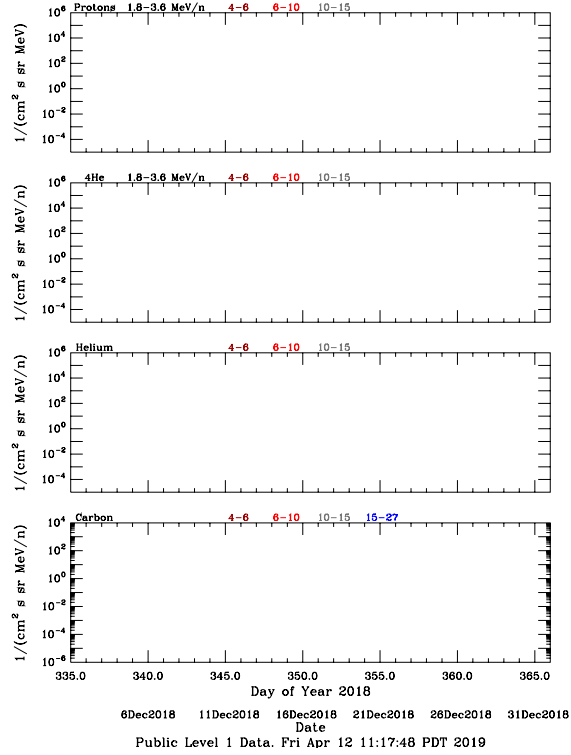

LET Public Level 1 Hourly Averages, for December 2018.

Ahead

Behind

LET Public Level 1 Hourly Averages, for December 2018.

Ahead

Behind