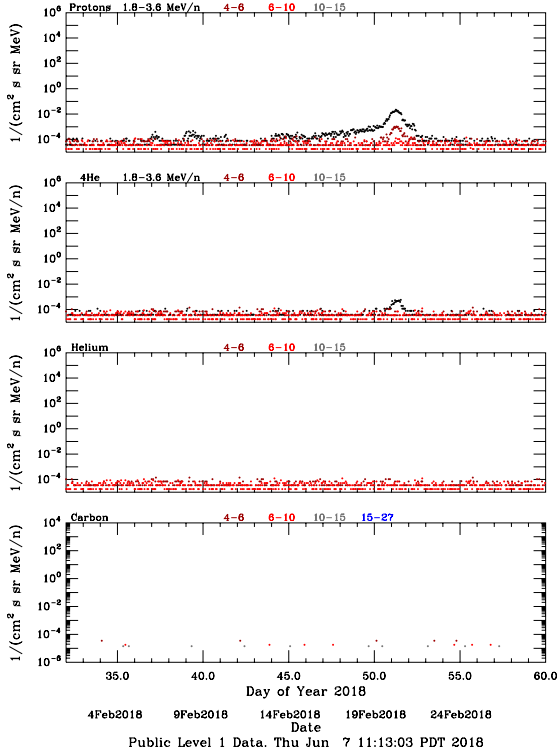

LET Public Level 1 Hourly Averages, for February 2018.

Ahead

Behind

LET Public Level 1 Hourly Averages, for February 2018.

Ahead

Behind