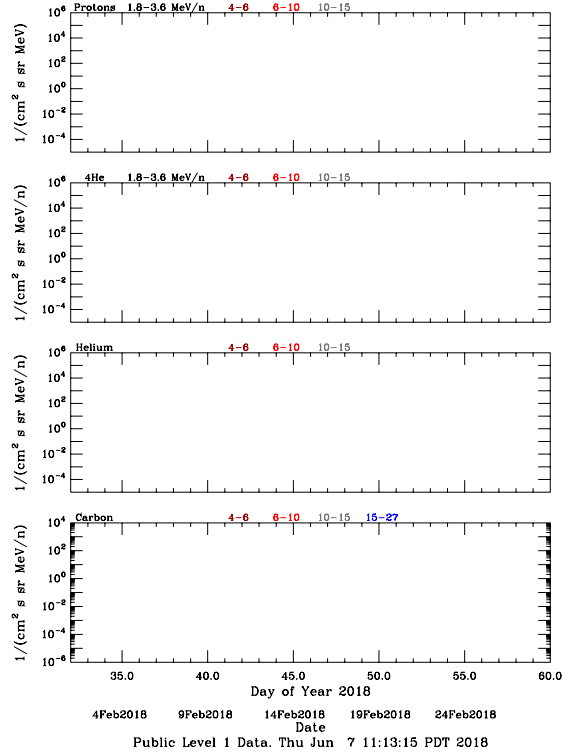

LET Public Level 1 Hourly Averages, for February 2018.

Ahead

Behind

LET Public Level 1 Hourly Averages, for February 2018.

Ahead

Behind