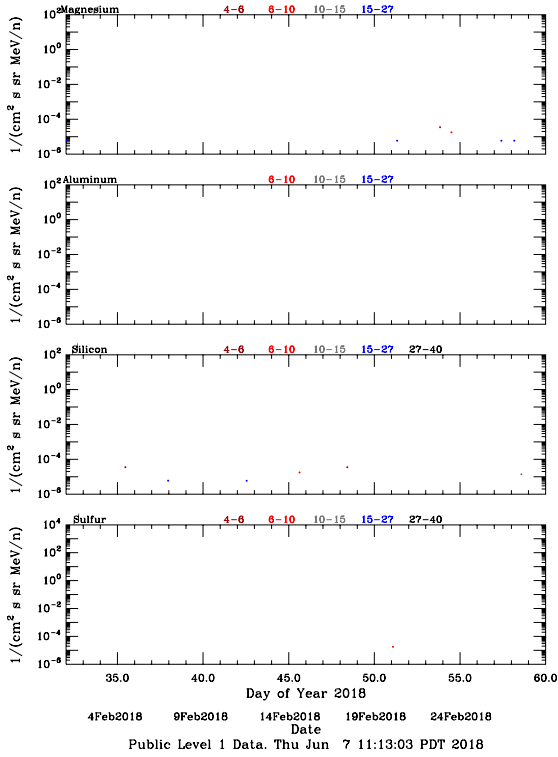

LET Public Level 1 Hourly Averages, for February 2018.

Ahead

Behind

LET Public Level 1 Hourly Averages, for February 2018.

Ahead

Behind