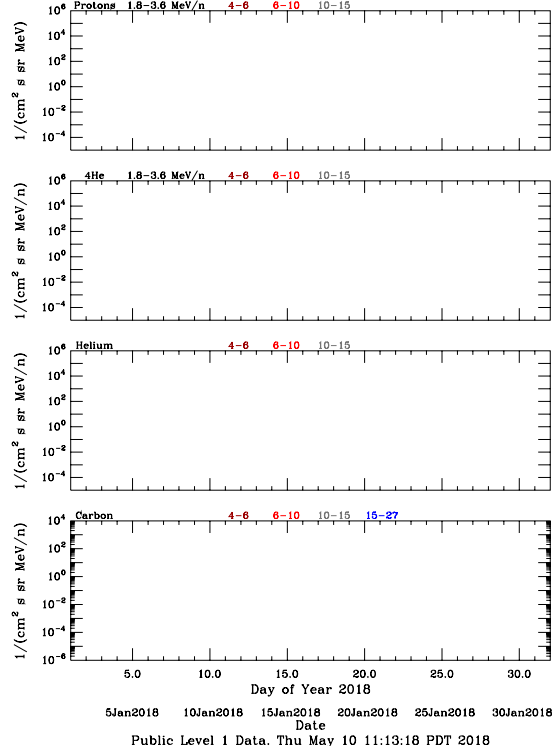

LET Public Level 1 Hourly Averages, for January 2018.

Ahead

Behind

LET Public Level 1 Hourly Averages, for January 2018.

Ahead

Behind