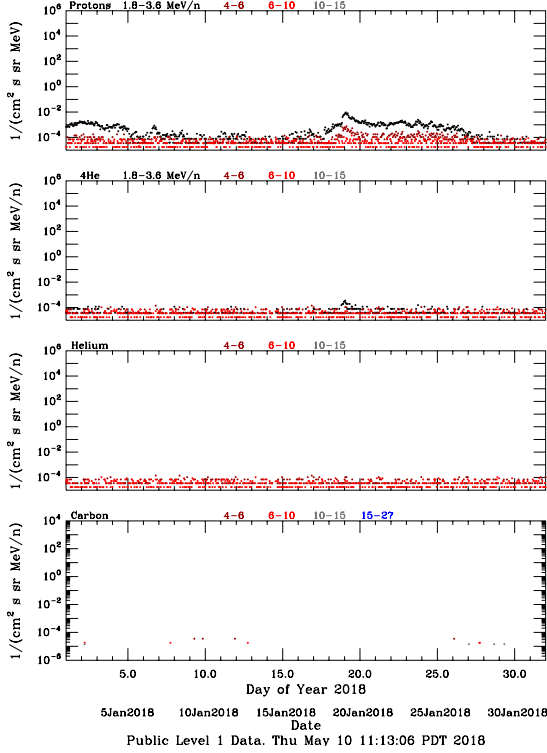

LET Public Level 1 Hourly Averages, for January 2018.

Ahead

Behind

LET Public Level 1 Hourly Averages, for January 2018.

Ahead

Behind