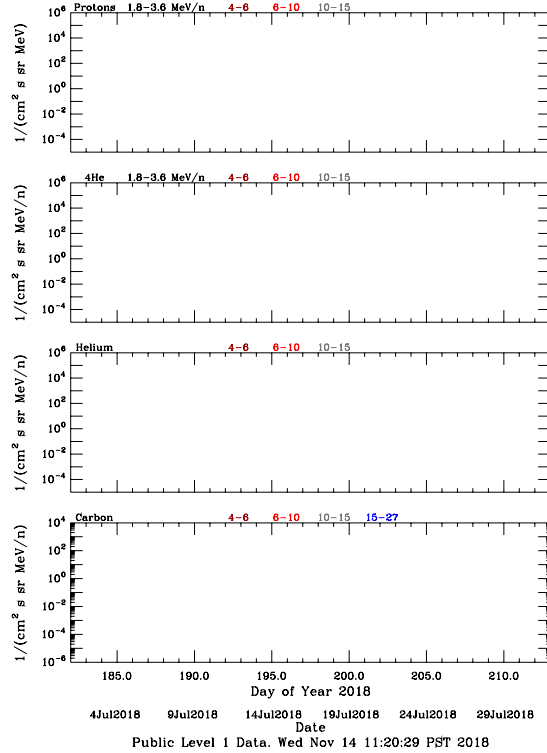

# LET Public Level 1 Hourly Averages, for July 2018.

Ahead
Behind