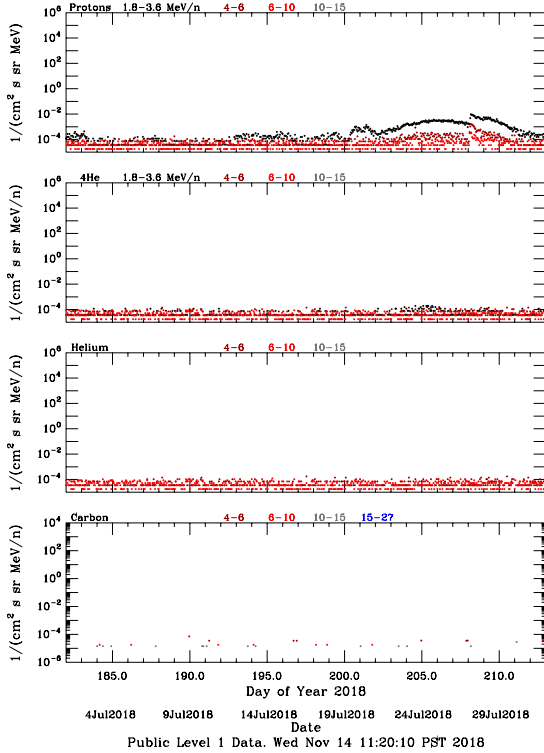

# LET Public Level 1 Hourly Averages, for July 2018.

Ahead
Behind