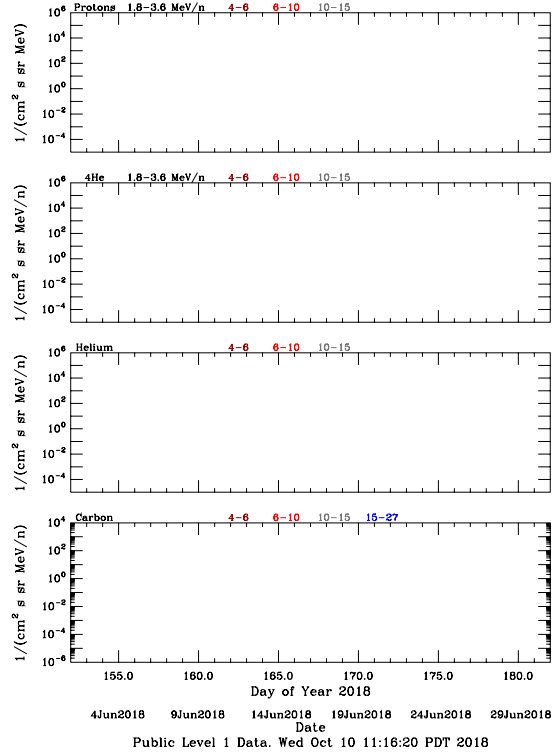

LET Public Level 1 Hourly Averages, for June 2018.

Ahead

Behind

LET Public Level 1 Hourly Averages, for June 2018.

Ahead

Behind