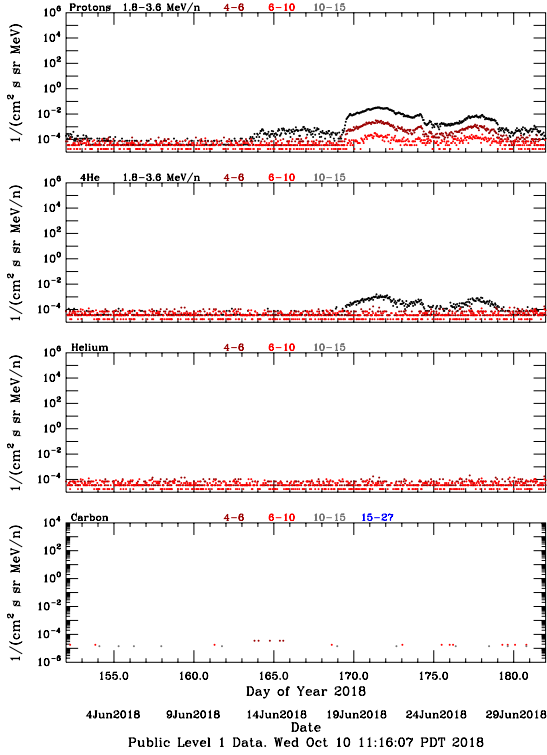

LET Public Level 1 Hourly Averages, for June 2018.

Ahead

Behind

LET Public Level 1 Hourly Averages, for June 2018.

Ahead

Behind