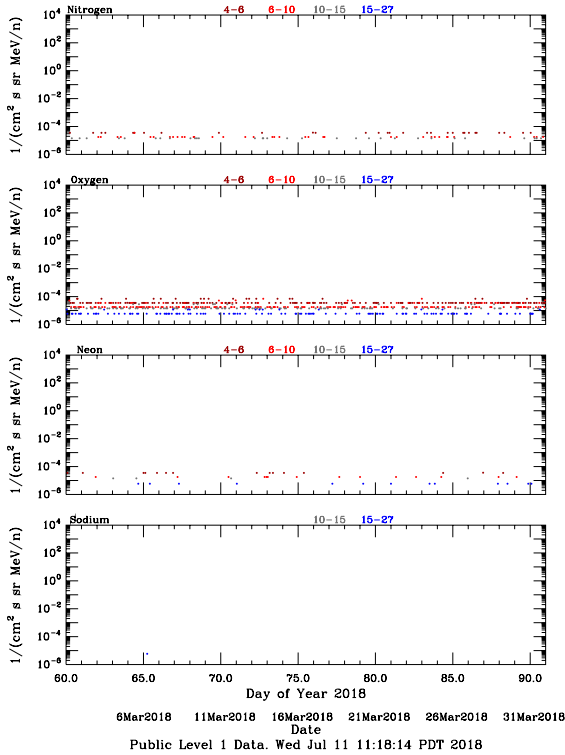

LET Public Level 1 Hourly Averages, for March 2018.

Ahead

Behind

LET Public Level 1 Hourly Averages, for March 2018.

Ahead

Behind