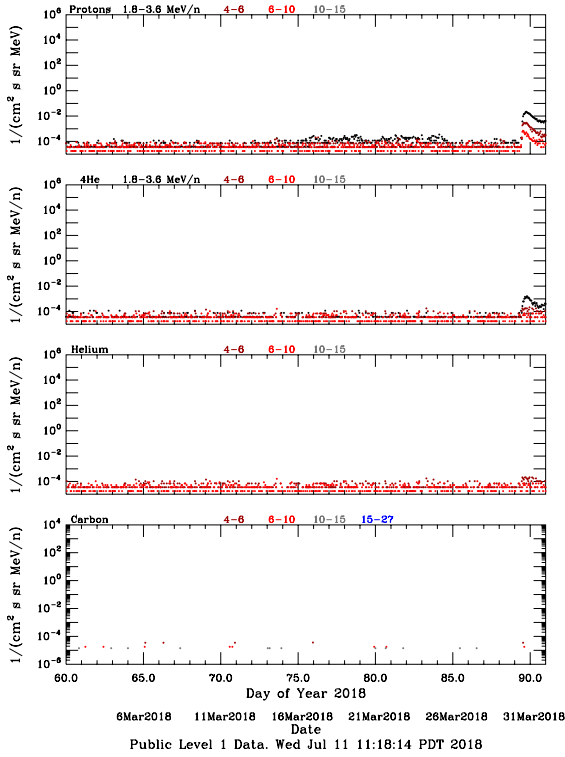

LET Public Level 1 Hourly Averages, for March 2018.

Ahead

Behind

LET Public Level 1 Hourly Averages, for March 2018.

Ahead

Behind