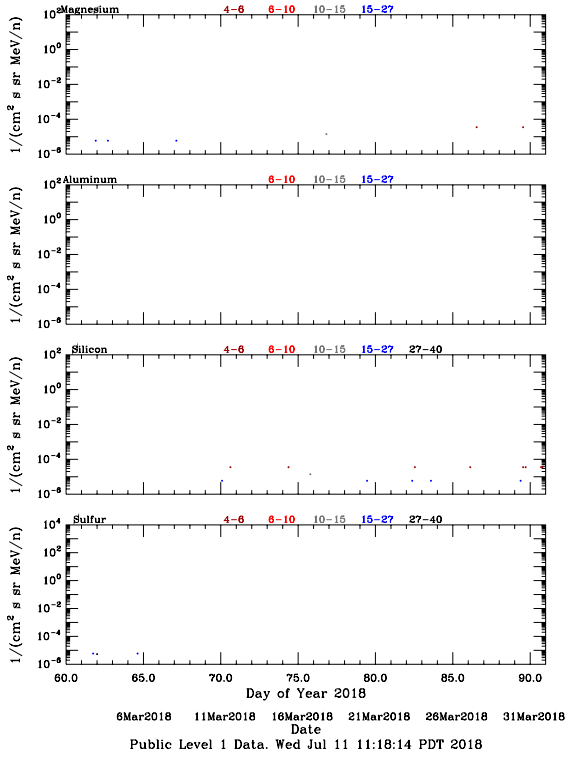

LET Public Level 1 Hourly Averages, for March 2018.

Ahead

Behind

LET Public Level 1 Hourly Averages, for March 2018.

Ahead

Behind