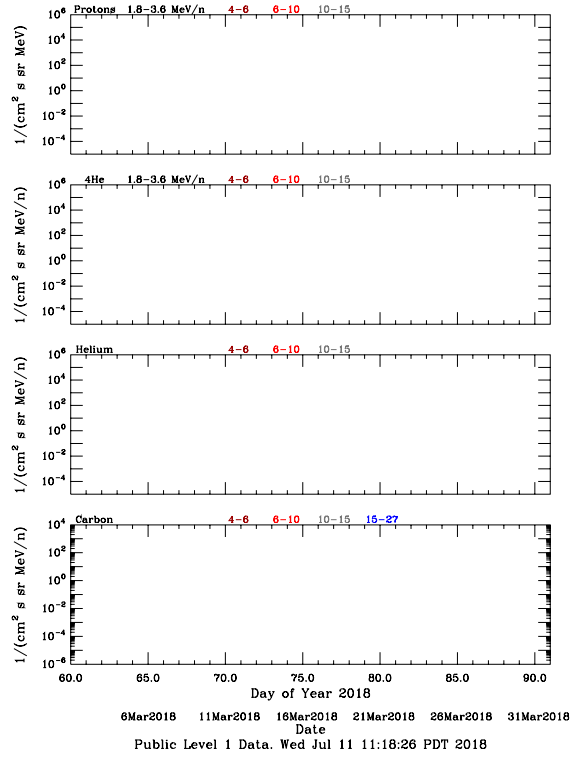

LET Public Level 1 Hourly Averages, for March 2018.

Ahead

Behind

LET Public Level 1 Hourly Averages, for March 2018.

Ahead

Behind