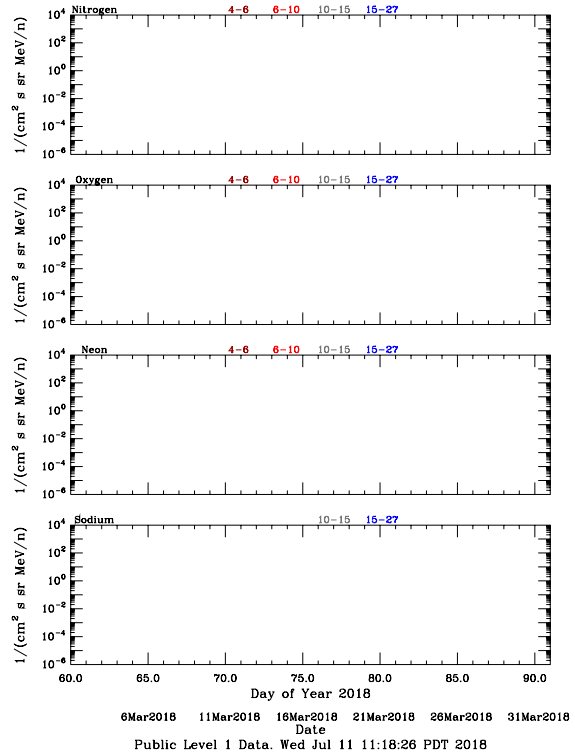

LET Public Level 1 Hourly Averages, for March 2018.

Ahead

Behind

LET Public Level 1 Hourly Averages, for March 2018.

Ahead

Behind