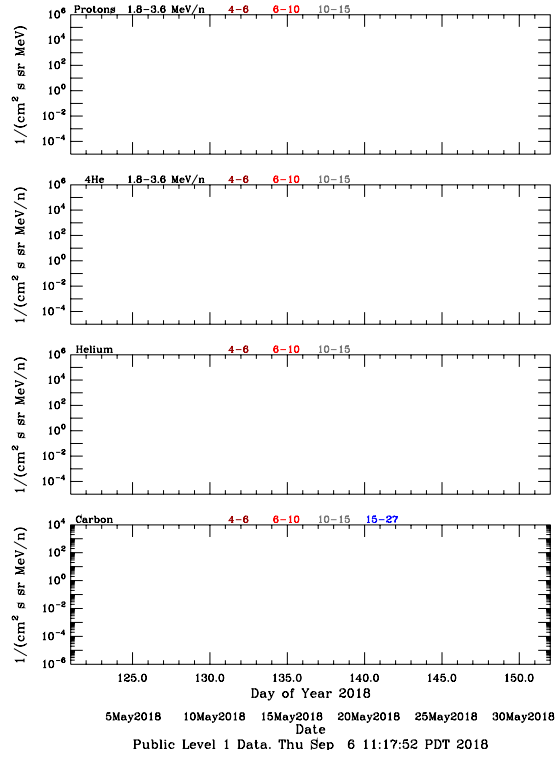

# LET Public Level 1 Hourly Averages, for May 2018.

Ahead

Behind