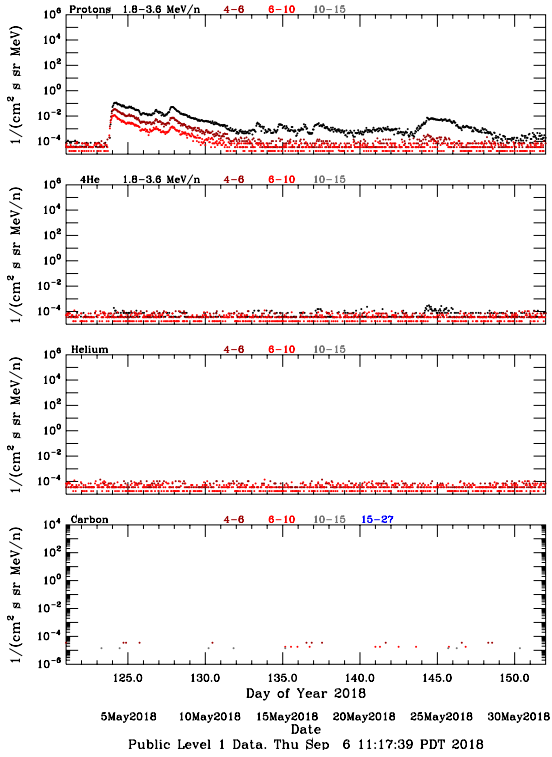

# LET Public Level 1 Hourly Averages, for May 2018.

Ahead

Behind