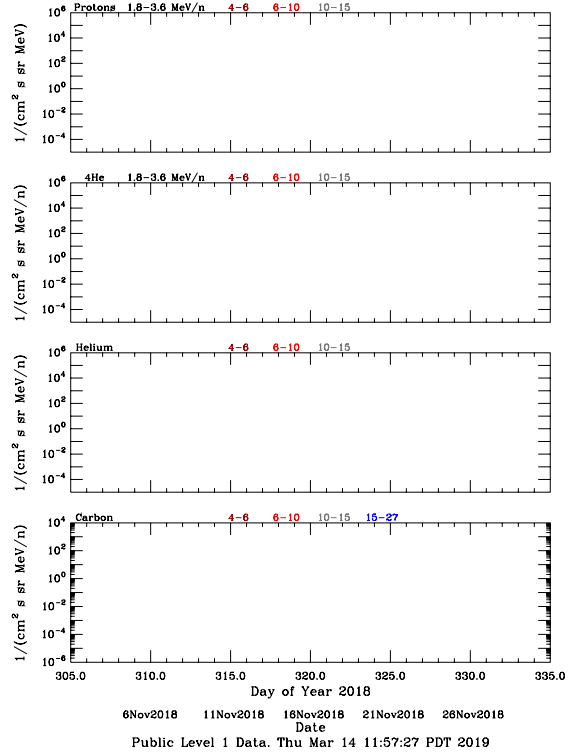

LET Public Level 1 Hourly Averages, for November 2018.

Ahead

Behind

LET Public Level 1 Hourly Averages, for November 2018.

Ahead

Behind