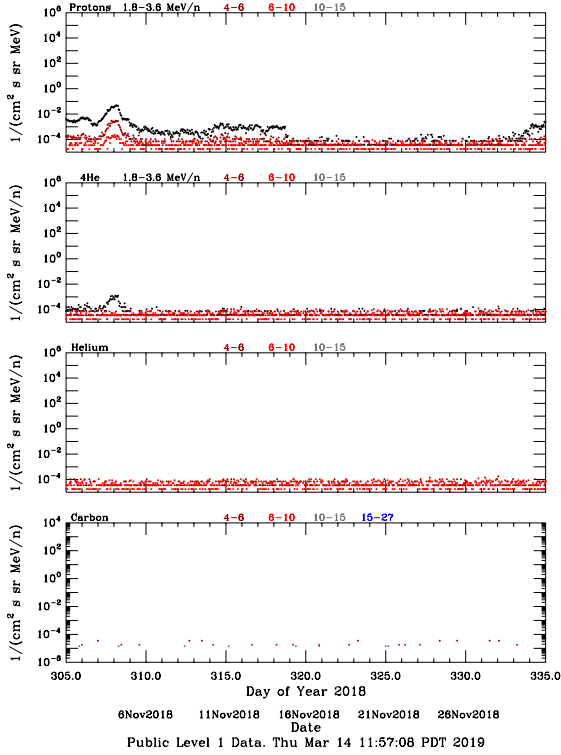

LET Public Level 1 Hourly Averages, for November 2018.

Ahead

Behind

LET Public Level 1 Hourly Averages, for November 2018.

Ahead

Behind