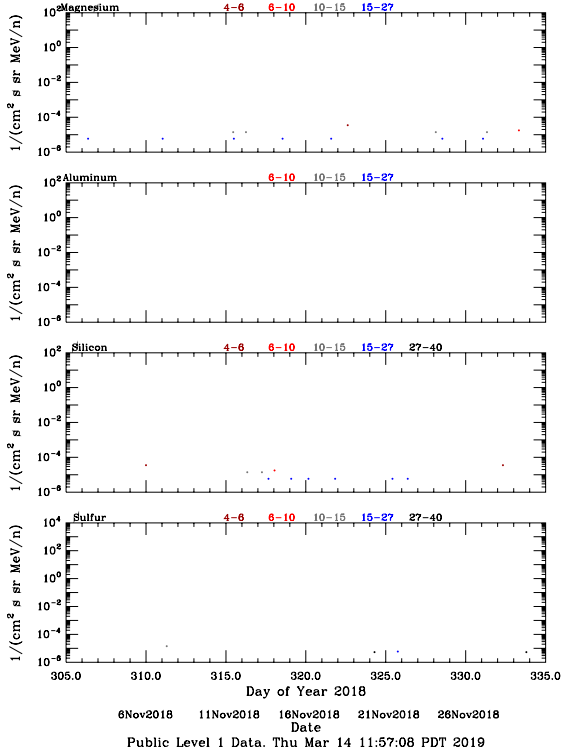

LET Public Level 1 Hourly Averages, for November 2018.

Ahead

Behind

LET Public Level 1 Hourly Averages, for November 2018.

Ahead

Behind