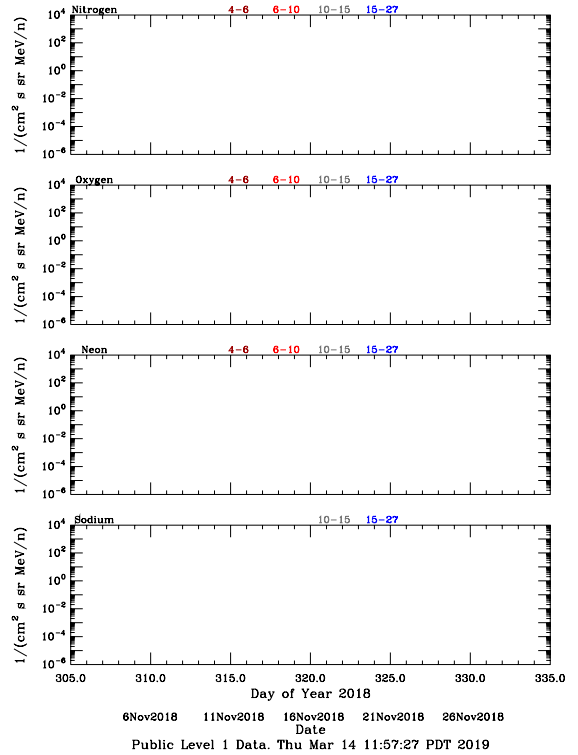

LET Public Level 1 Hourly Averages, for November 2018.

Ahead

Behind

LET Public Level 1 Hourly Averages, for November 2018.

Ahead

Behind