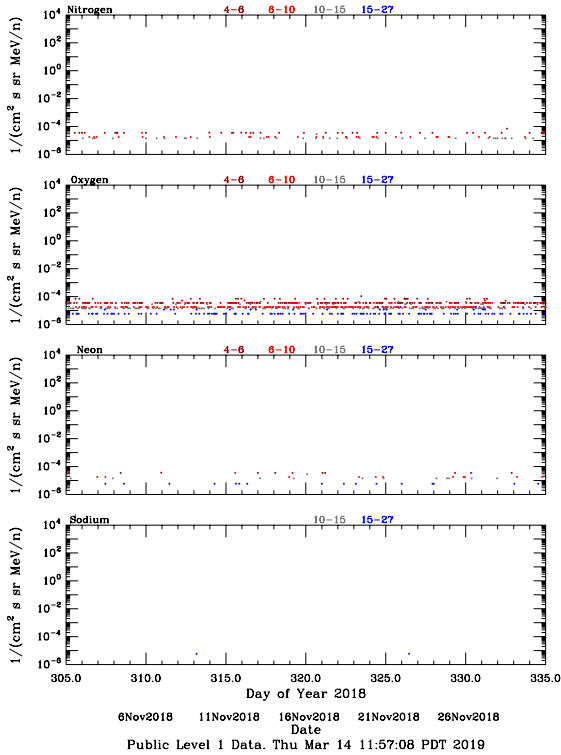

LET Public Level 1 Hourly Averages, for November 2018.

Ahead

Behind

LET Public Level 1 Hourly Averages, for November 2018.

Ahead

Behind