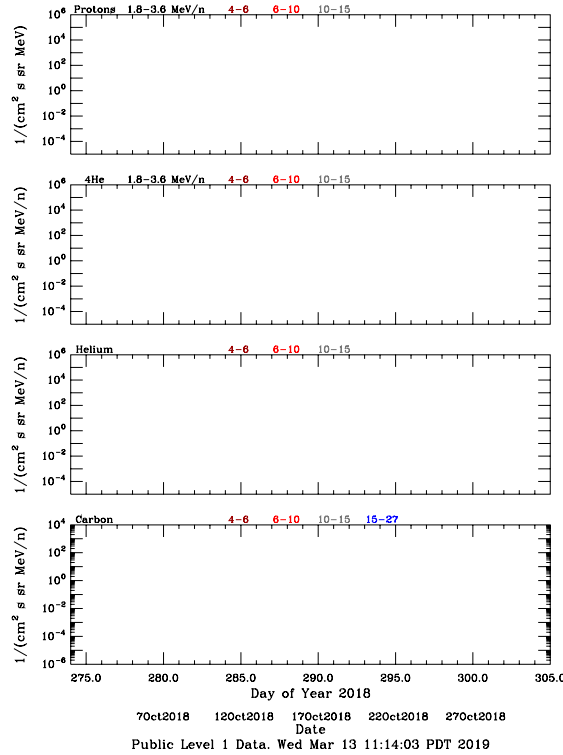

LET Public Level 1 Hourly Averages, for October 2018.

Ahead

Behind

LET Public Level 1 Hourly Averages, for October 2018.

Ahead

Behind