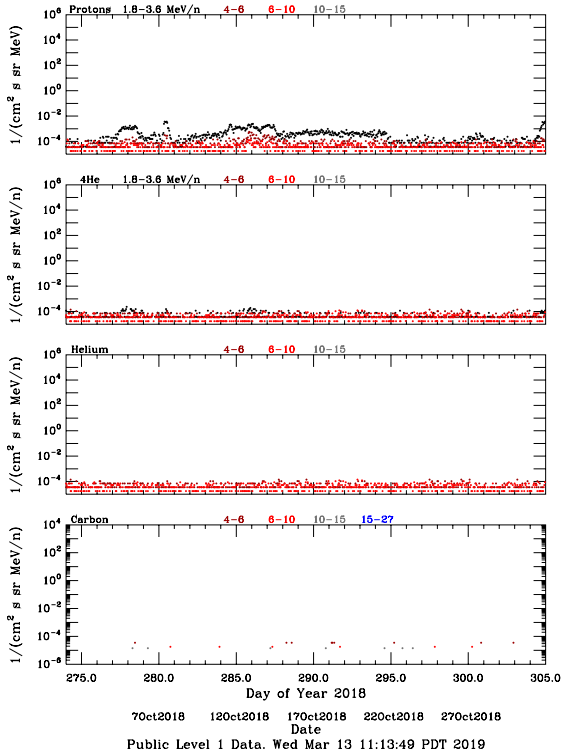

LET Public Level 1 Hourly Averages, for October 2018.

Ahead

Behind

LET Public Level 1 Hourly Averages, for October 2018.

Ahead

Behind