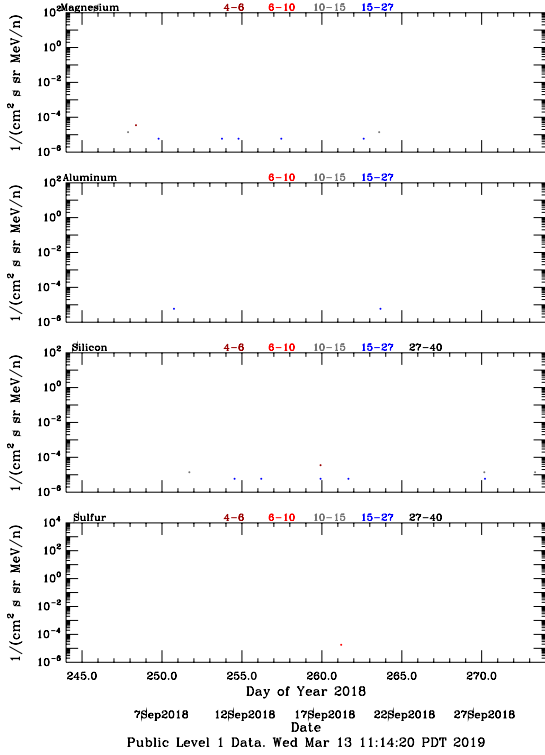

LET Public Level 1 Hourly Averages, for September 2018.

Ahead

Behind

LET Public Level 1 Hourly Averages, for September 2018.

Ahead

Behind