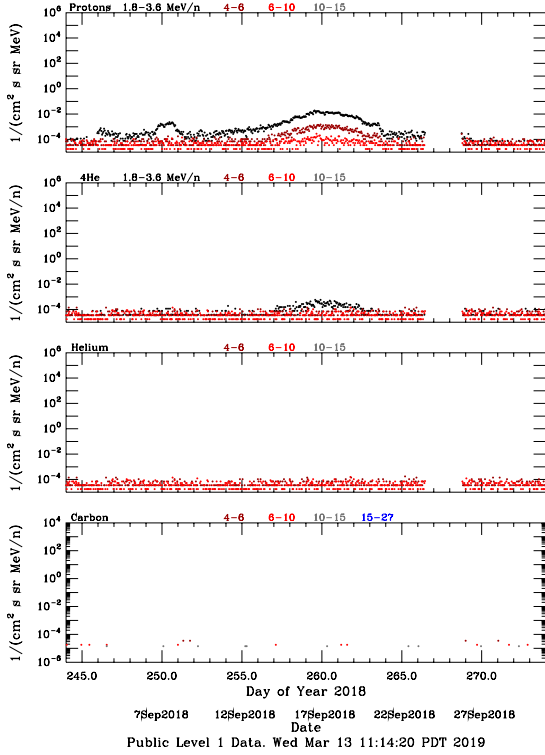

LET Public Level 1 Hourly Averages, for September 2018.

Ahead

Behind

LET Public Level 1 Hourly Averages, for September 2018.

Ahead

Behind