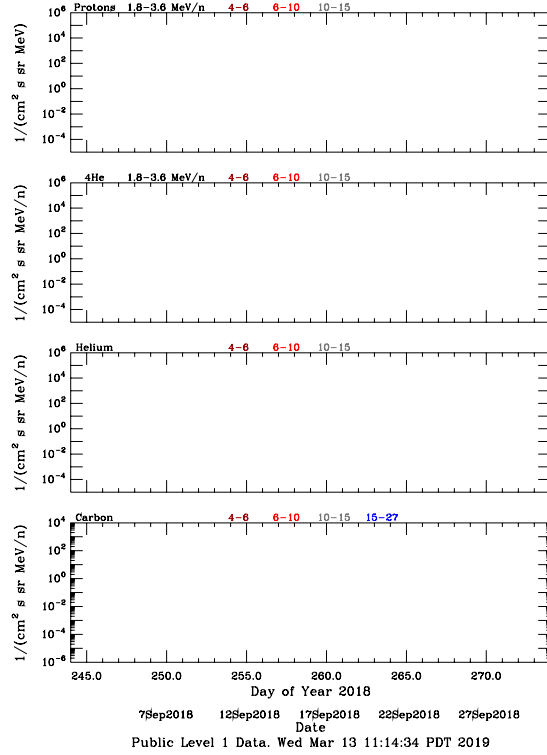

LET Public Level 1 Hourly Averages, for September 2018.

Ahead

Behind

LET Public Level 1 Hourly Averages, for September 2018.

Ahead

Behind