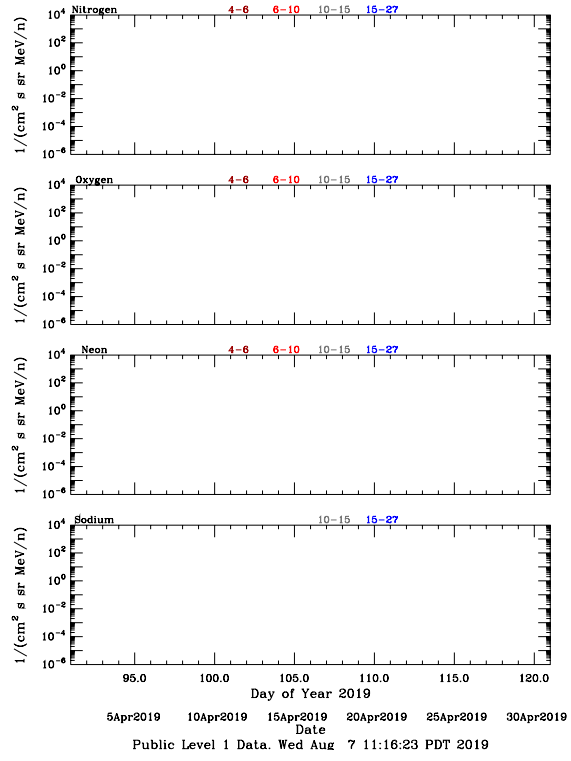

LET Public Level 1 Hourly Averages, for April 2019.

Ahead

LET Public Level 1 Hourly Averages, for April 2019.