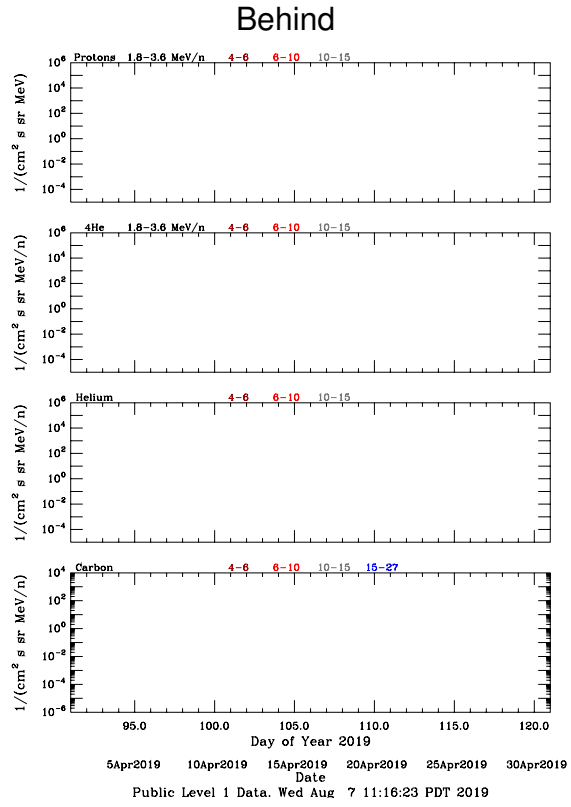

LET Public Level 1 Hourly Averages, for April 2019.

Ahead

LET Public Level 1 Hourly Averages, for April 2019.