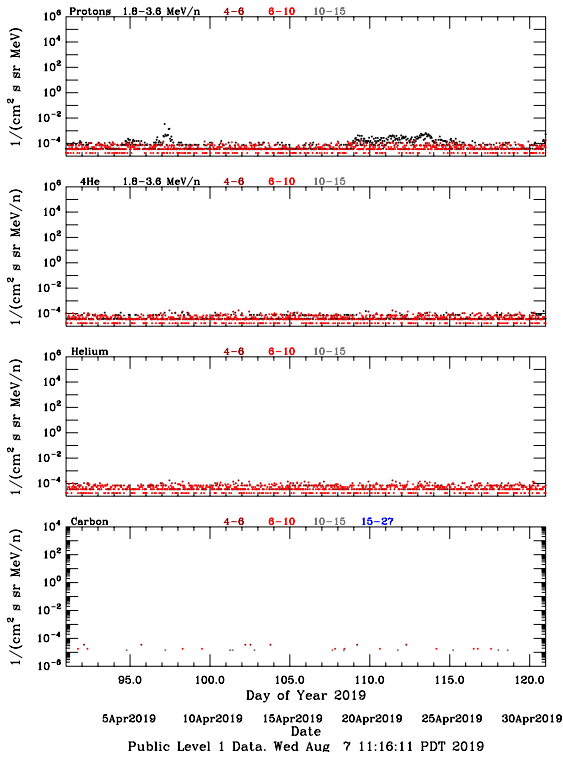

LET Public Level 1 Hourly Averages, for April 2019.

Ahead

LET Public Level 1 Hourly Averages, for April 2019.