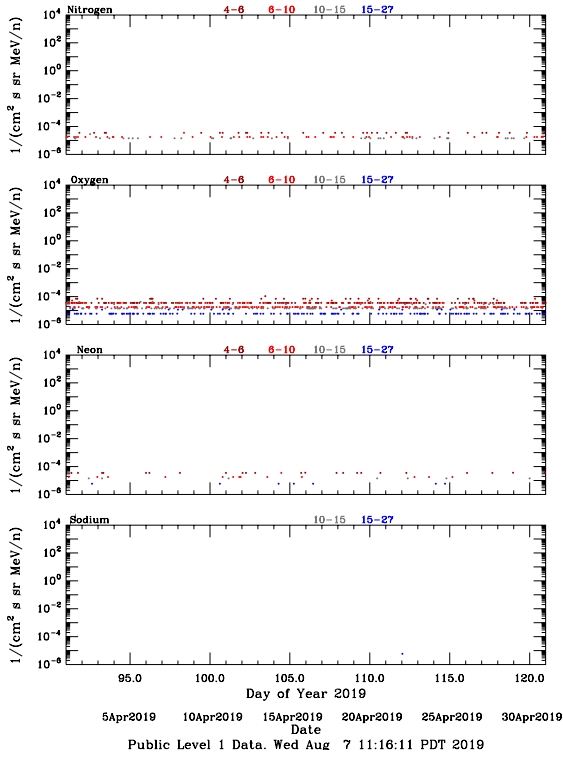

LET Public Level 1 Hourly Averages, for April 2019.

Ahead

LET Public Level 1 Hourly Averages, for April 2019.