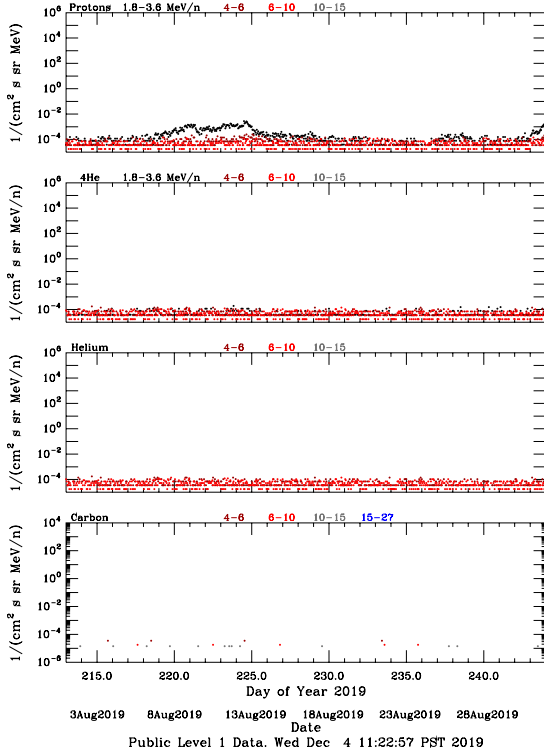

LET Public Level 1 Hourly Averages, for August 2019.

Ahead

Behind

LET Public Level 1 Hourly Averages, for August 2019.

Ahead

Behind