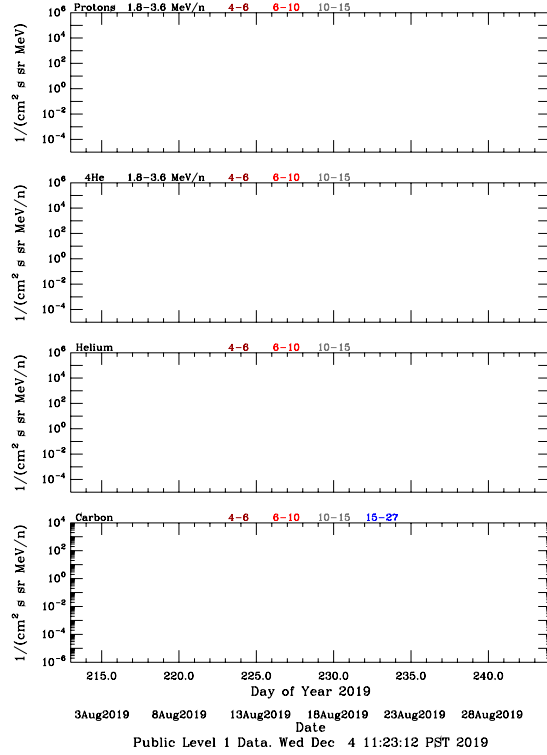

LET Public Level 1 Hourly Averages, for August 2019.

Ahead

Behind

LET Public Level 1 Hourly Averages, for August 2019.

Ahead

Behind