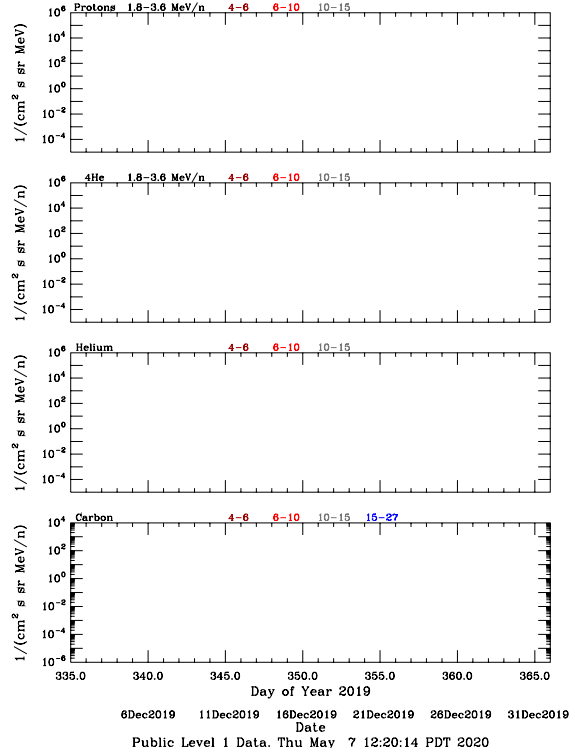

LET Public Level 1 Hourly Averages, for December 2019.

Ahead

Behind

LET Public Level 1 Hourly Averages, for December 2019.

Ahead

Behind