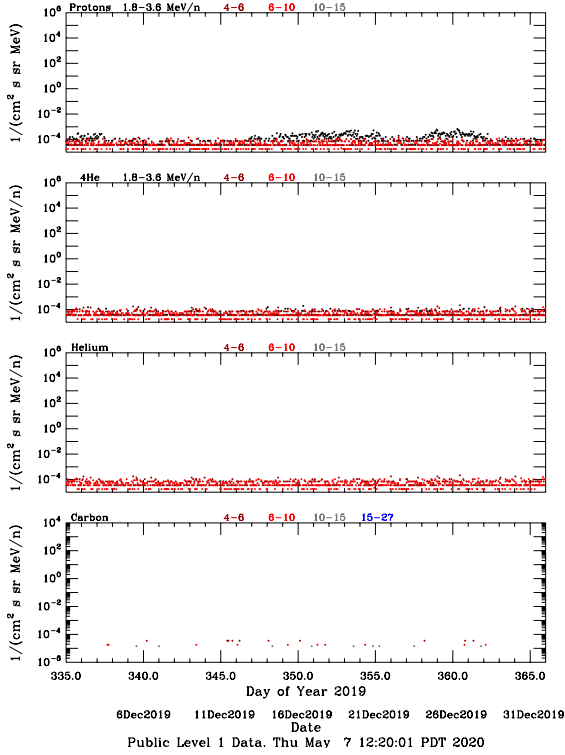

LET Public Level 1 Hourly Averages, for December 2019.

Ahead

Behind

LET Public Level 1 Hourly Averages, for December 2019.

Ahead

Behind