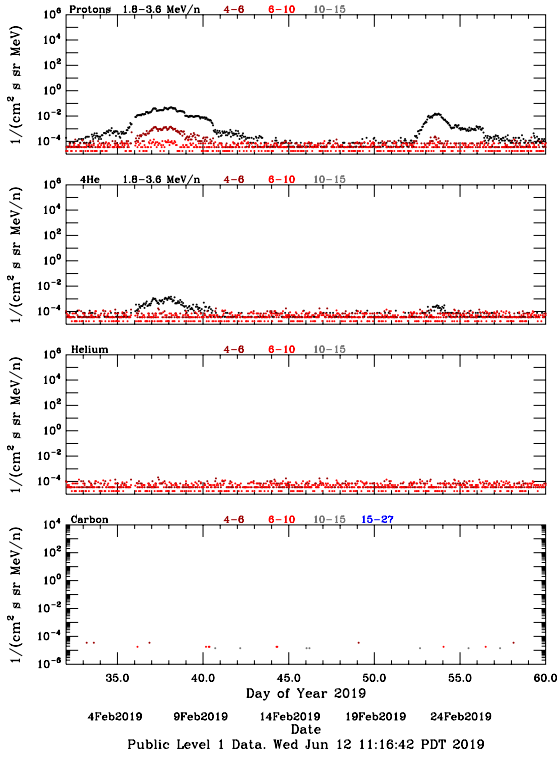

LET Public Level 1 Hourly Averages, for February 2019.

Ahead