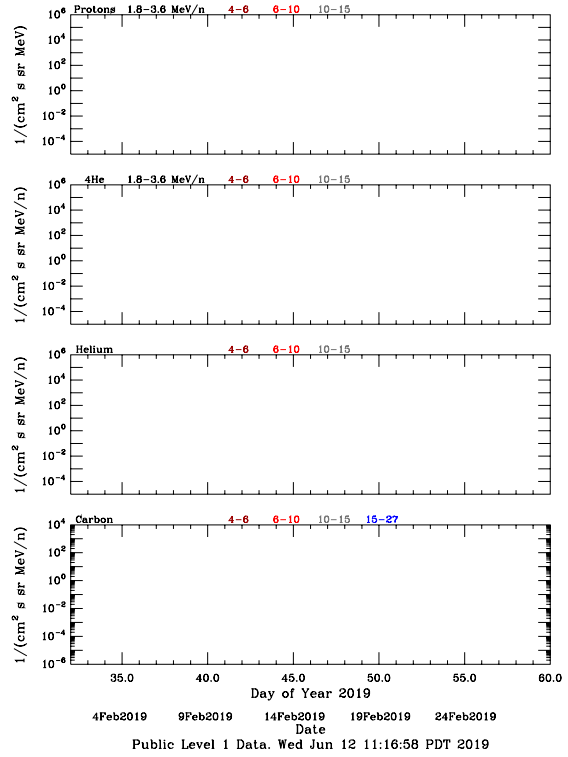

LET Public Level 1 Hourly Averages, for February 2019.

Ahead

Behind