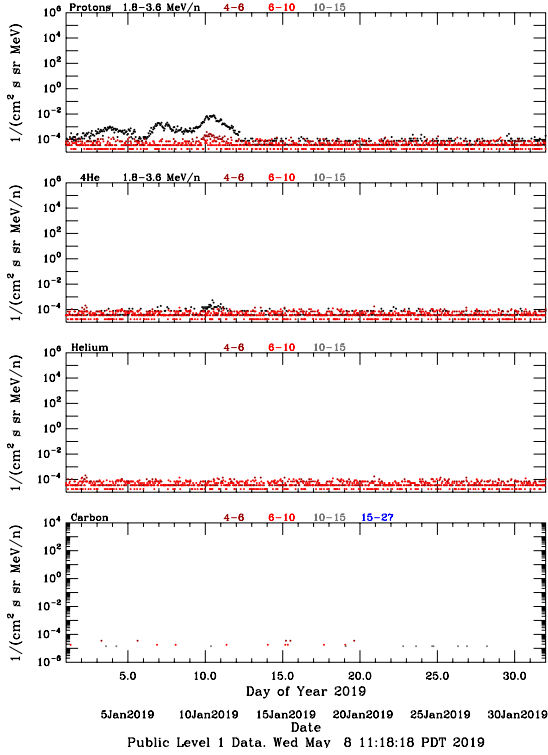

LET Public Level 1 Hourly Averages, for January 2019.

Ahead

Behind

LET Public Level 1 Hourly Averages, for January 2019.

Ahead

Behind