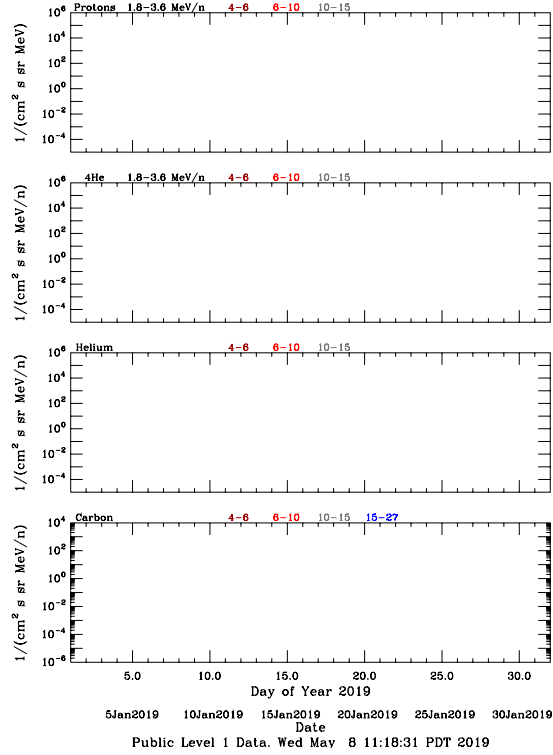

LET Public Level 1 Hourly Averages, for January 2019.

Ahead

Behind

LET Public Level 1 Hourly Averages, for January 2019.

Ahead

Behind