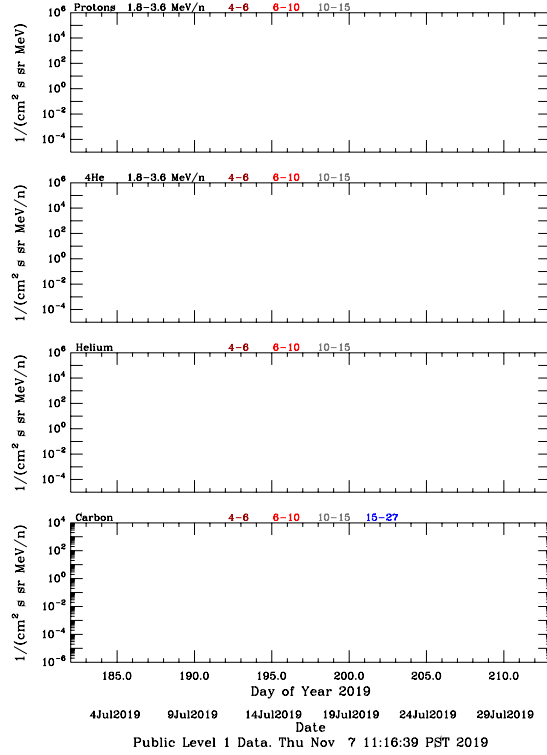

LET Public Level 1 Hourly Averages, for July 2019.

Ahead

Behind

LET Public Level 1 Hourly Averages, for July 2019.

Ahead
Behind