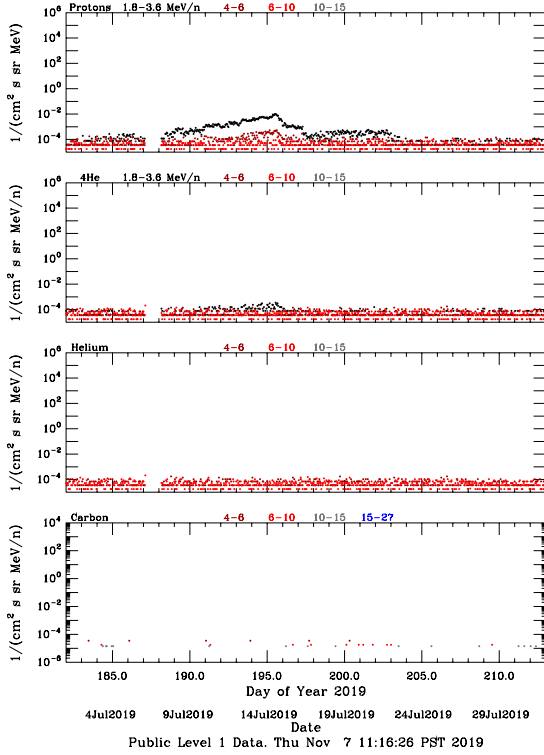

LET Public Level 1 Hourly Averages, for July 2019.

Ahead

Behind

LET Public Level 1 Hourly Averages, for July 2019.

Ahead
Behind