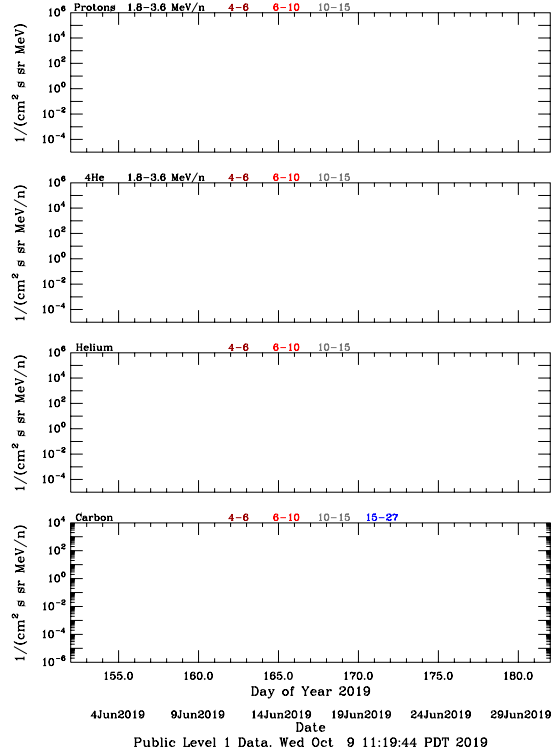

LET Public Level 1 Hourly Averages, for June 2019.

LET Public Level 1 Hourly Averages, for June 2019.