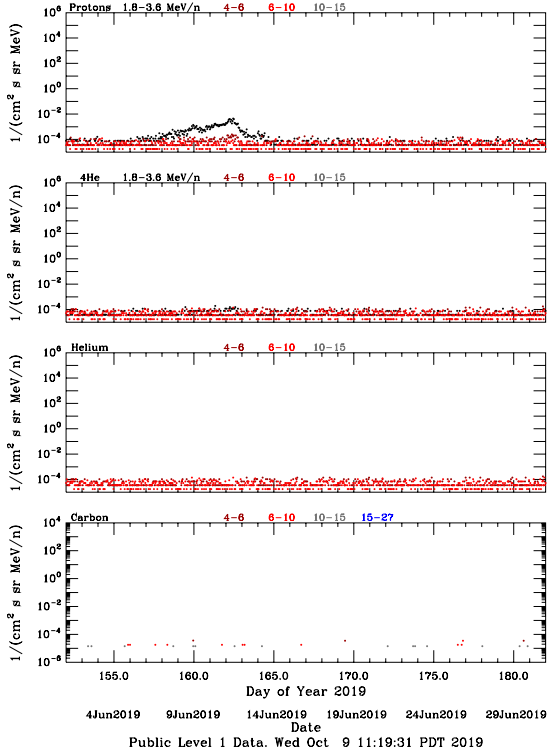

LET Public Level 1 Hourly Averages, for June 2019.

LET Public Level 1 Hourly Averages, for June 2019.