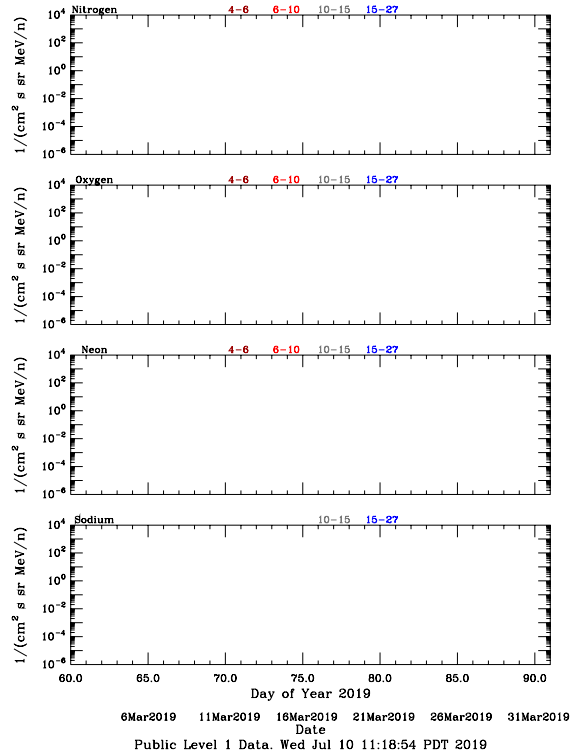

# LET Public Level 1 Hourly Averages, for March 2019.

Ahead

Behind