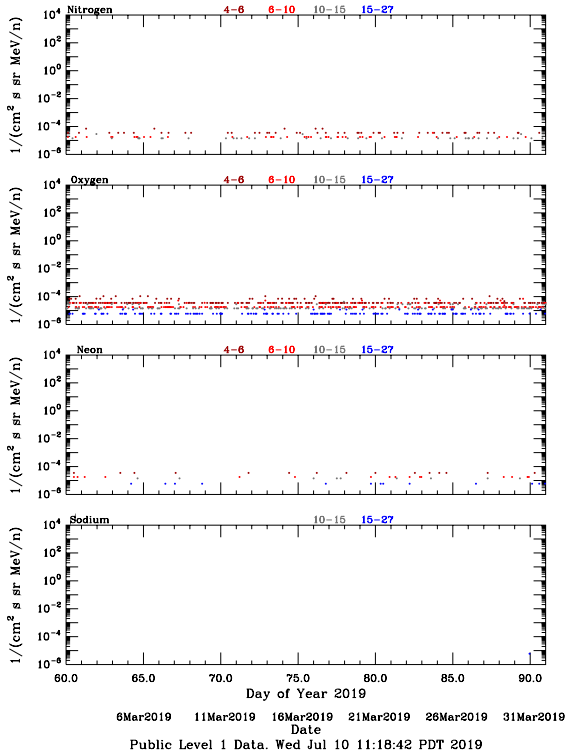

# LET Public Level 1 Hourly Averages, for March 2019.

Ahead

Behind