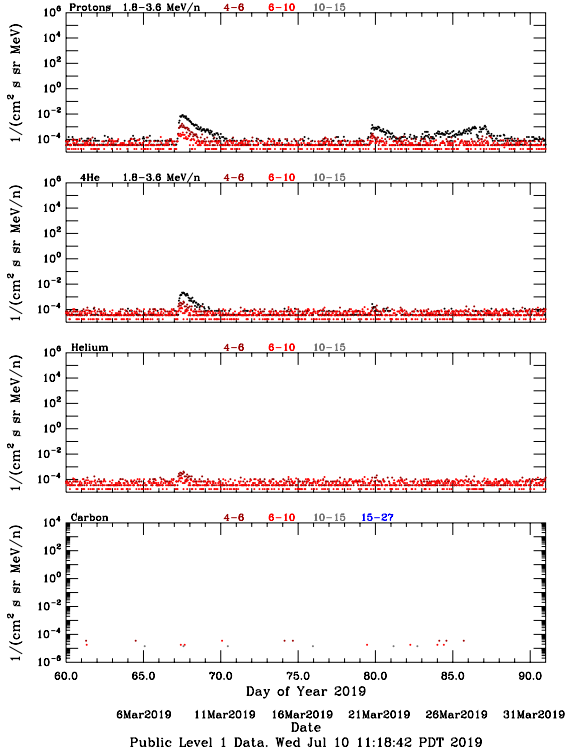

# LET Public Level 1 Hourly Averages, for March 2019.

Ahead

Behind