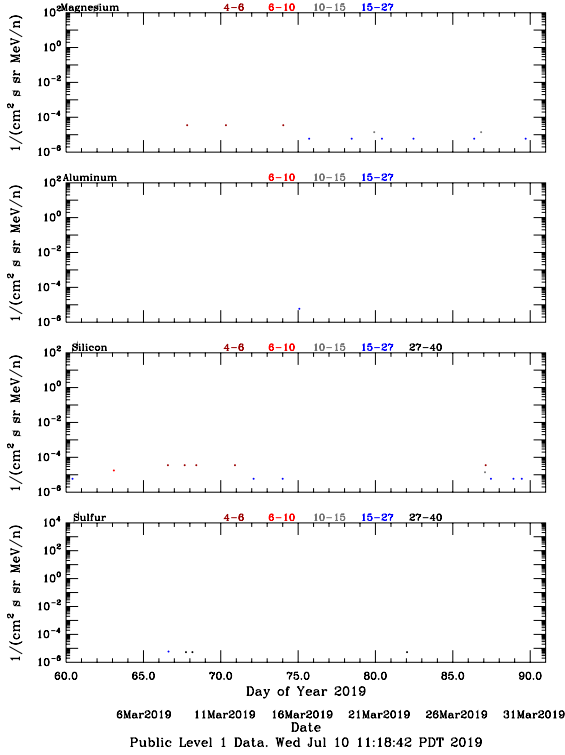

LET Public Level 1 Hourly Averages, for March 2019.

Ahead