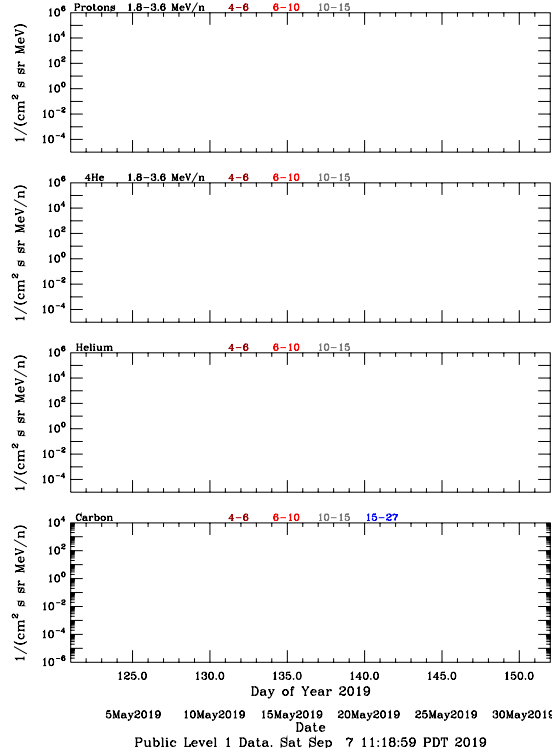

LET Public Level 1 Hourly Averages, for May 2019.

Ahead

Behind

LET Public Level 1 Hourly Averages, for May 2019.

Ahead

Behind