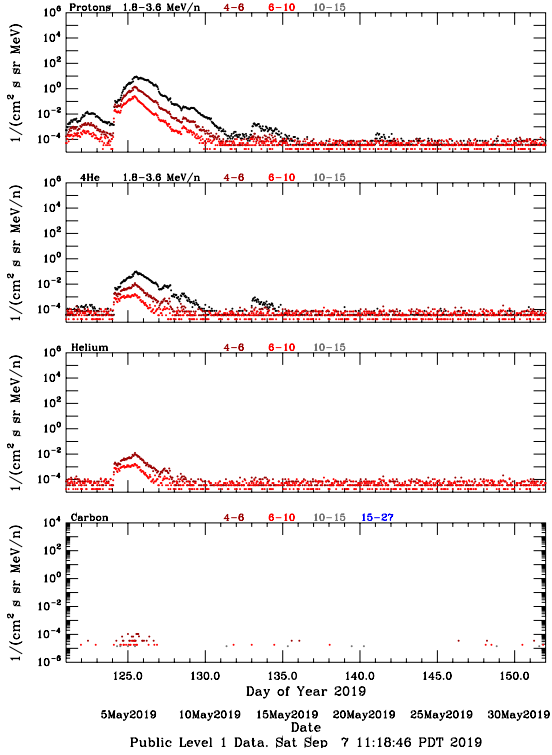

LET Public Level 1 Hourly Averages, for May 2019.

Ahead

Behind

LET Public Level 1 Hourly Averages, for May 2019.

Ahead

Behind