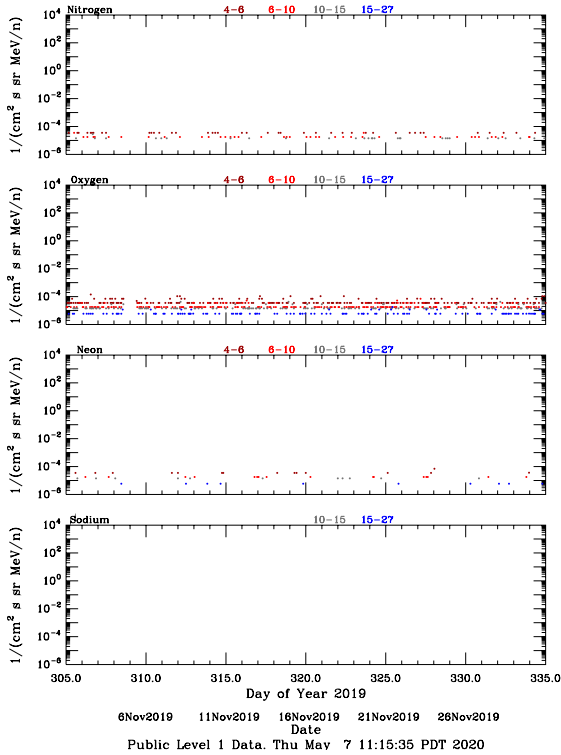

LET Public Level 1 Hourly Averages, for November 2019.

Ahead

Behind

LET Public Level 1 Hourly Averages, for November 2019.

Ahead

Behind