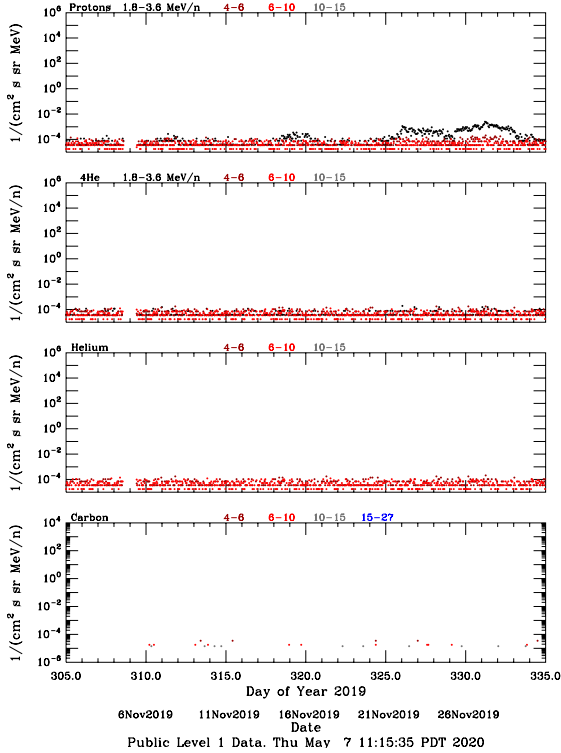

LET Public Level 1 Hourly Averages, for November 2019.

Ahead

Behind

LET Public Level 1 Hourly Averages, for November 2019.

Ahead

Behind