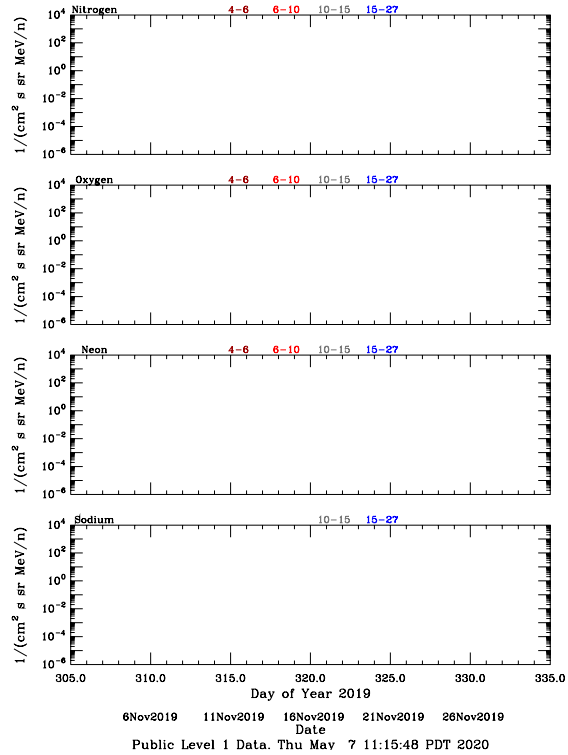

LET Public Level 1 Hourly Averages, for November 2019.

Ahead

Behind

LET Public Level 1 Hourly Averages, for November 2019.

Ahead

Behind