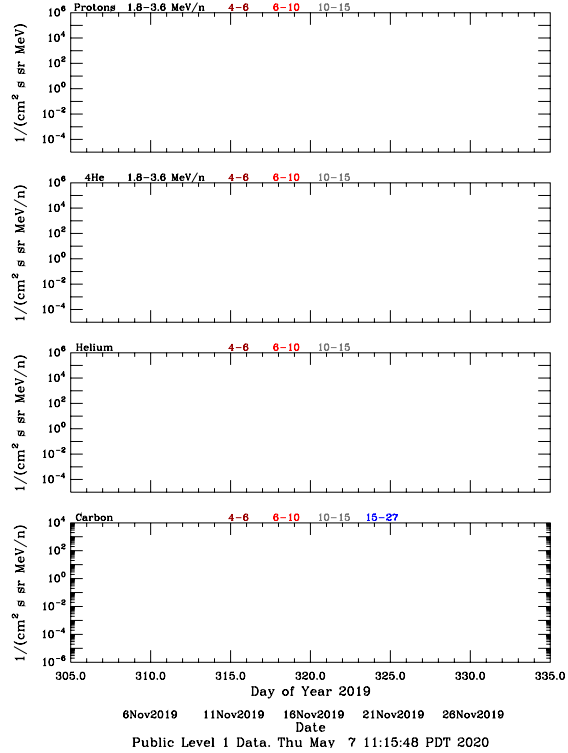

LET Public Level 1 Hourly Averages, for November 2019.

Ahead

Behind

LET Public Level 1 Hourly Averages, for November 2019.

Ahead

Behind