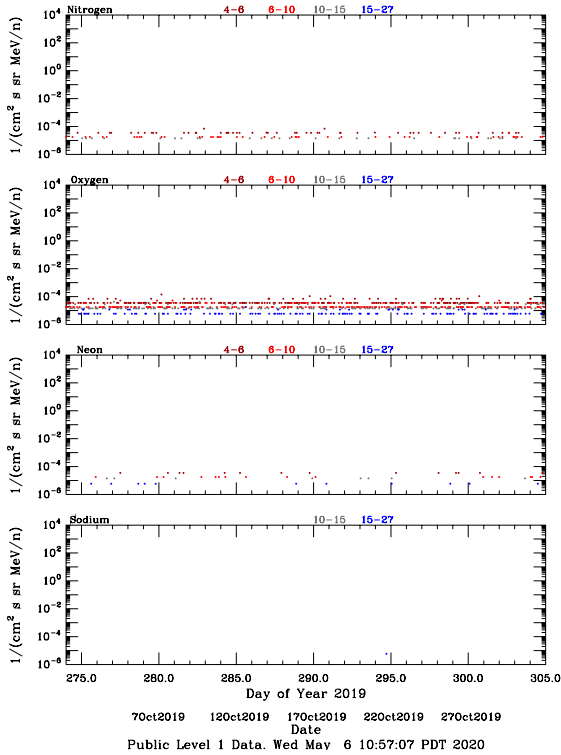

# LET Public Level 1 Hourly Averages, for October 2019.

Ahead

Behind