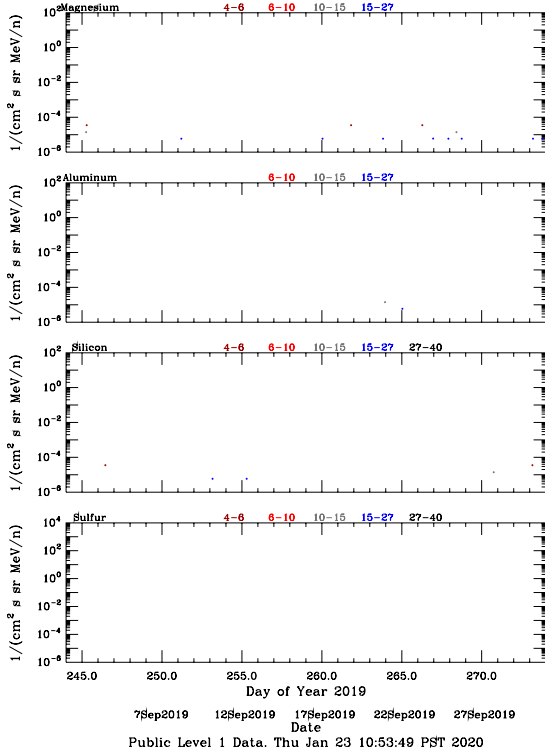

LET Public Level 1 Hourly Averages, for September 2019.

Ahead

Behind

LET Public Level 1 Hourly Averages, for September 2019.

Ahead

Behind