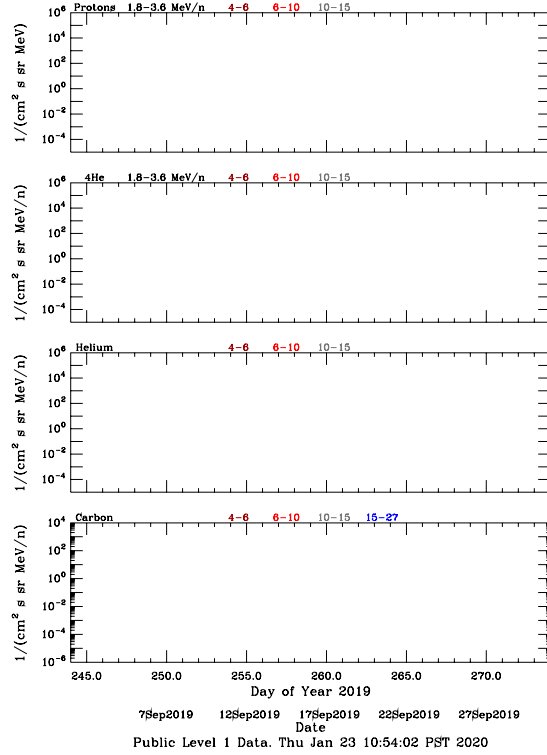

LET Public Level 1 Hourly Averages, for September 2019.

Ahead

Behind

LET Public Level 1 Hourly Averages, for September 2019.

Ahead

Behind