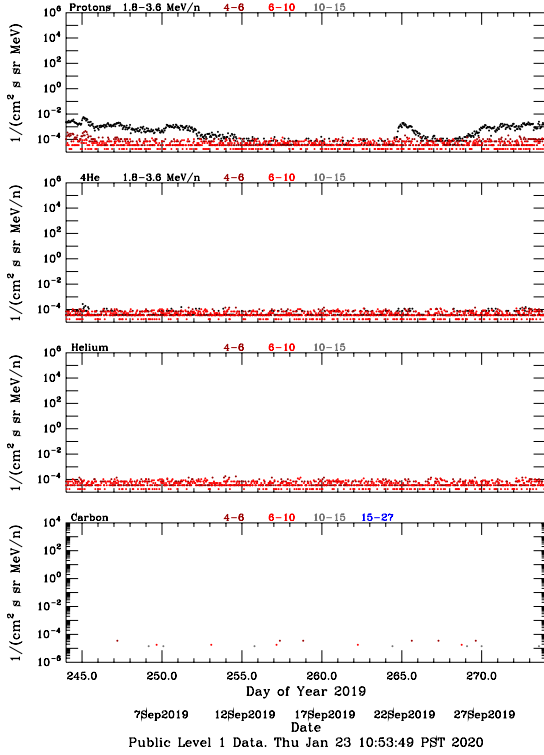

LET Public Level 1 Hourly Averages, for September 2019.

Ahead

Behind

LET Public Level 1 Hourly Averages, for September 2019.

Ahead

Behind