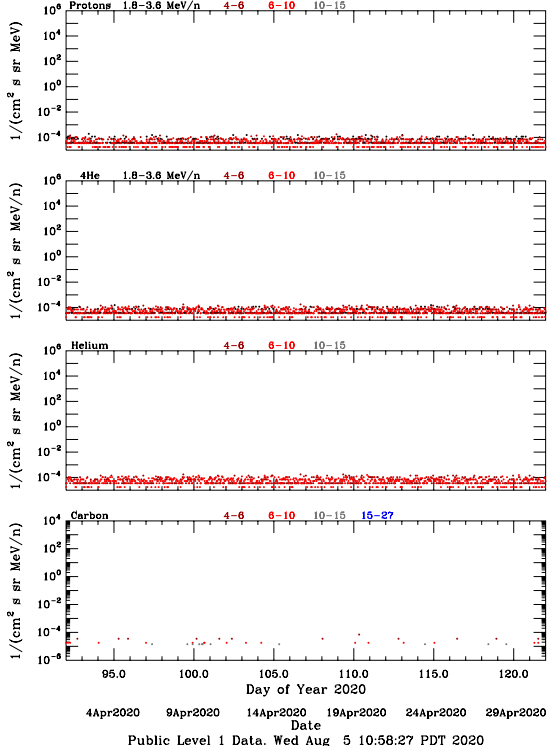

LET Public Level 1 Hourly Averages, for April 2020.

LET Public Level 1 Hourly Averages, for April 2020.