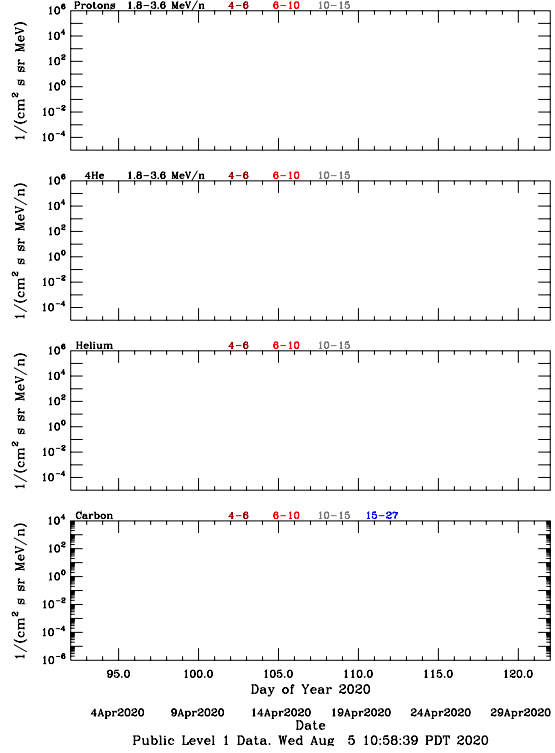

LET Public Level 1 Hourly Averages, for April 2020.

LET Public Level 1 Hourly Averages, for April 2020.