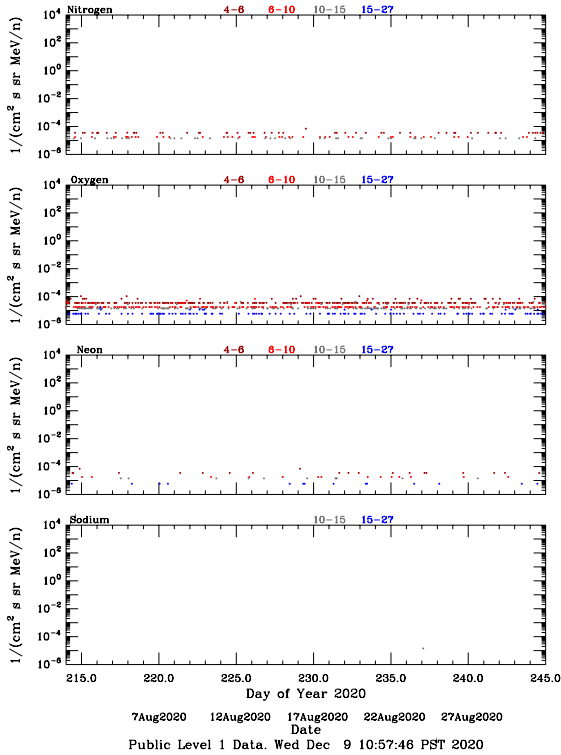

LET Public Level 1 Hourly Averages, for August 2020.

Ahead

Behind

LET Public Level 1 Hourly Averages, for August 2020.

Ahead

Behind