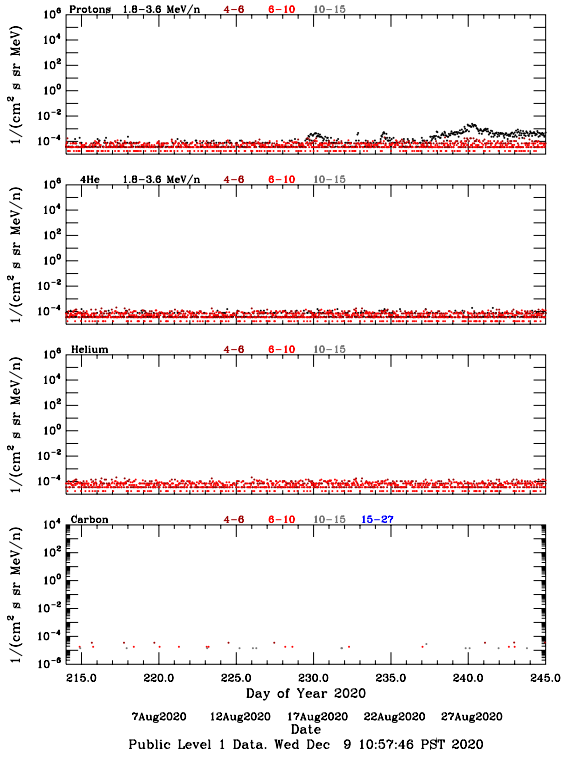

LET Public Level 1 Hourly Averages, for August 2020.

Ahead

Behind

LET Public Level 1 Hourly Averages, for August 2020.

Ahead

Behind