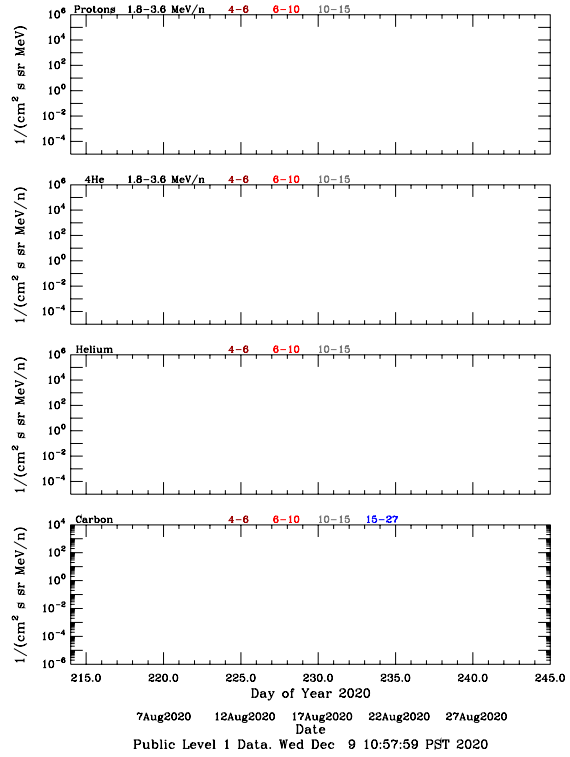

LET Public Level 1 Hourly Averages, for August 2020.

Ahead

Behind

LET Public Level 1 Hourly Averages, for August 2020.

Ahead

Behind