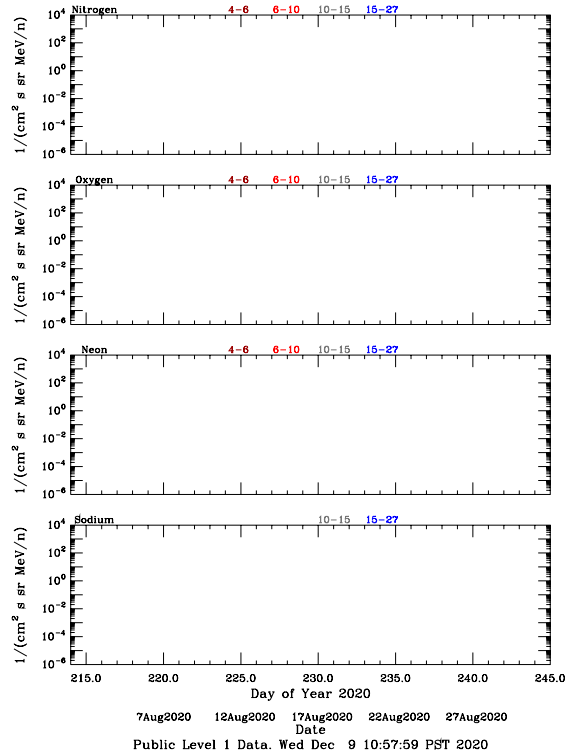

LET Public Level 1 Hourly Averages, for August 2020.

Ahead

Behind

LET Public Level 1 Hourly Averages, for August 2020.

Ahead

Behind