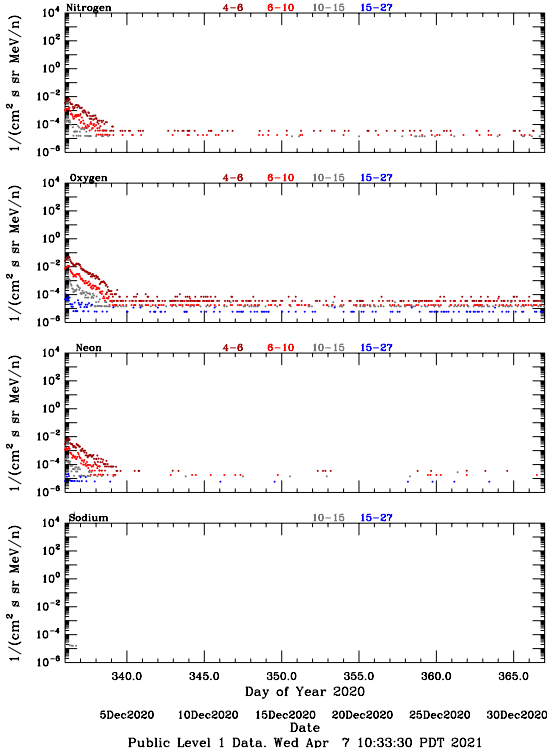

LET Public Level 1 Hourly Averages, for December 2020.

Ahead

Behind

LET Public Level 1 Hourly Averages, for December 2020.

Ahead

Behind