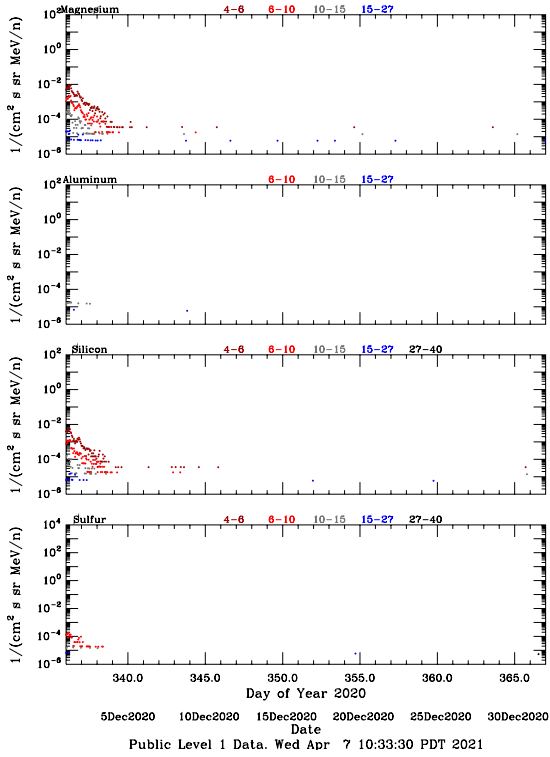

LET Public Level 1 Hourly Averages, for December 2020.

Ahead

Behind

LET Public Level 1 Hourly Averages, for December 2020.

Ahead

Behind