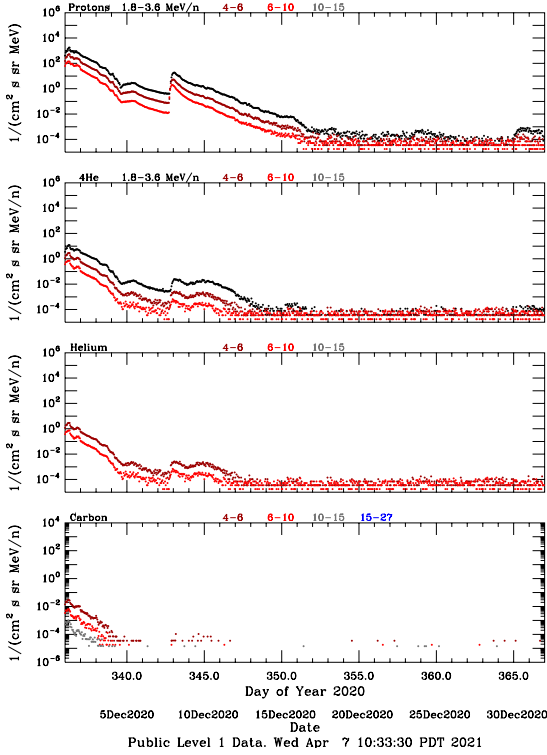

LET Public Level 1 Hourly Averages, for December 2020.

Ahead

Behind

LET Public Level 1 Hourly Averages, for December 2020.

Ahead

Behind