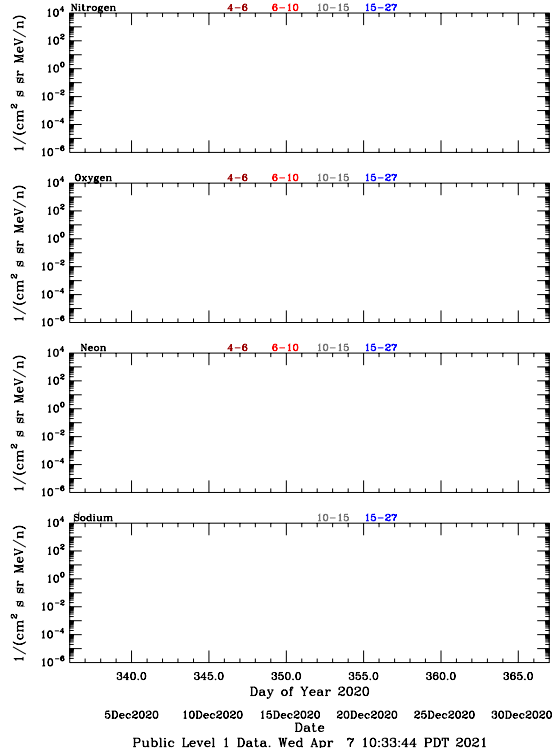

LET Public Level 1 Hourly Averages, for December 2020.

Ahead

Behind

LET Public Level 1 Hourly Averages, for December 2020.

Ahead

Behind