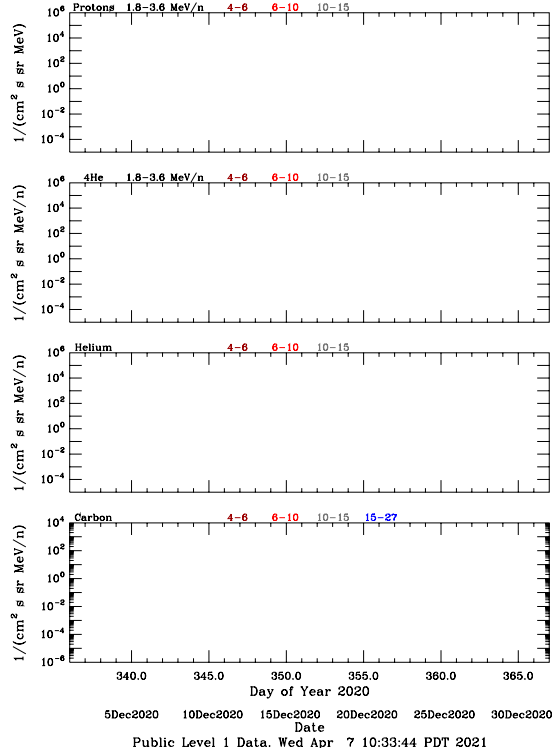

LET Public Level 1 Hourly Averages, for December 2020.

Ahead

Behind

LET Public Level 1 Hourly Averages, for December 2020.

Ahead

Behind