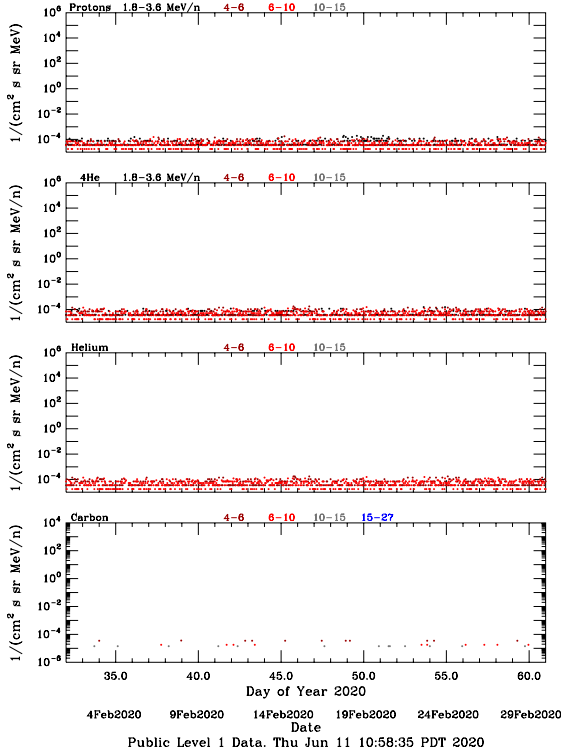

LET Public Level 1 Hourly Averages, for February 2020

Ahead

Behind

LET Public Level 1 Hourly Averages, for February 2020.

Ahead

Behind