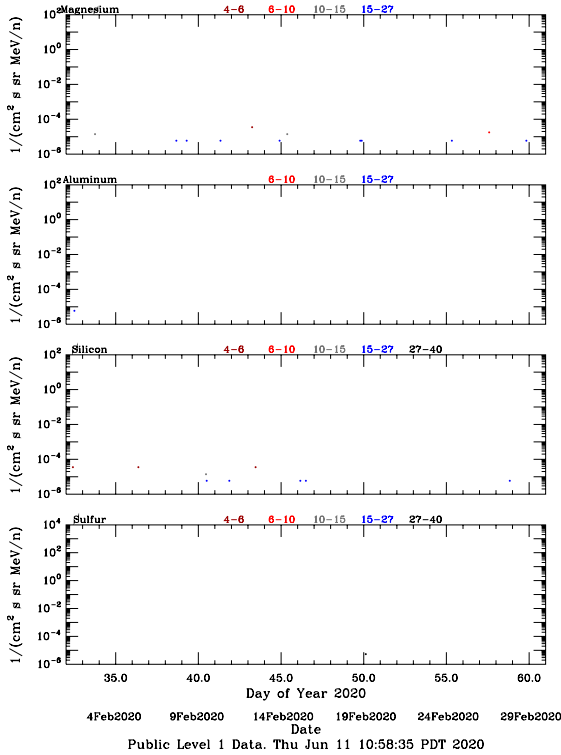

LET Public Level 1 Hourly Averages, for February 2020

Ahead

Behind

LET Public Level 1 Hourly Averages, for February 2020.

Ahead

Behind