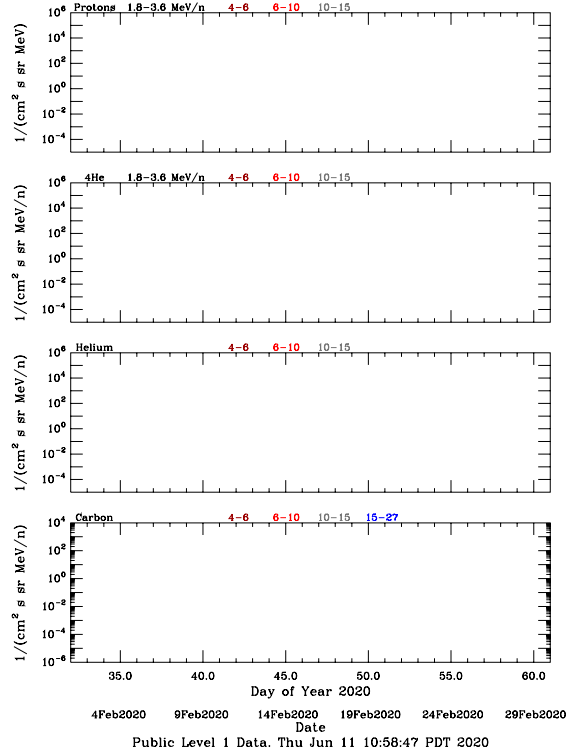

LET Public Level 1 Hourly Averages, for February 2020

Ahead

Behind

LET Public Level 1 Hourly Averages, for February 2020.

Ahead

Behind