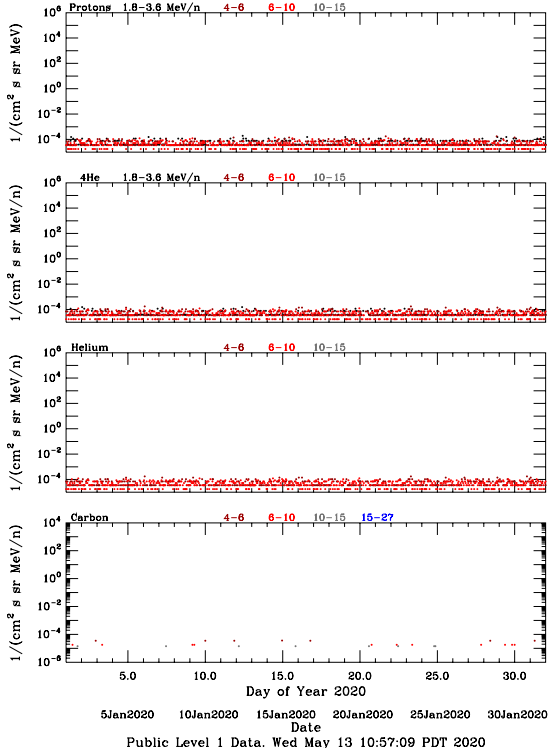

LET Public Level 1 Hourly Averages, for January 2020.

Ahead

Behind

LET Public Level 1 Hourly Averages, for January 2020.

Ahead

Behind