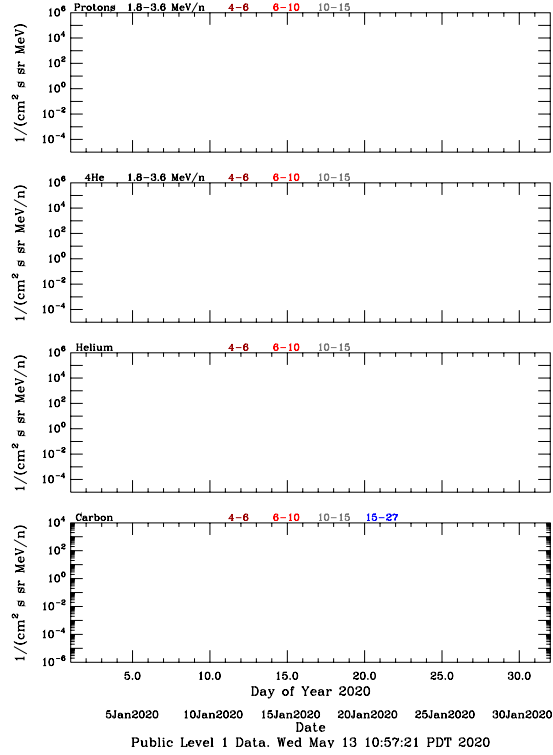

LET Public Level 1 Hourly Averages, for January 2020.

Ahead

Behind

LET Public Level 1 Hourly Averages, for January 2020.

Ahead

Behind