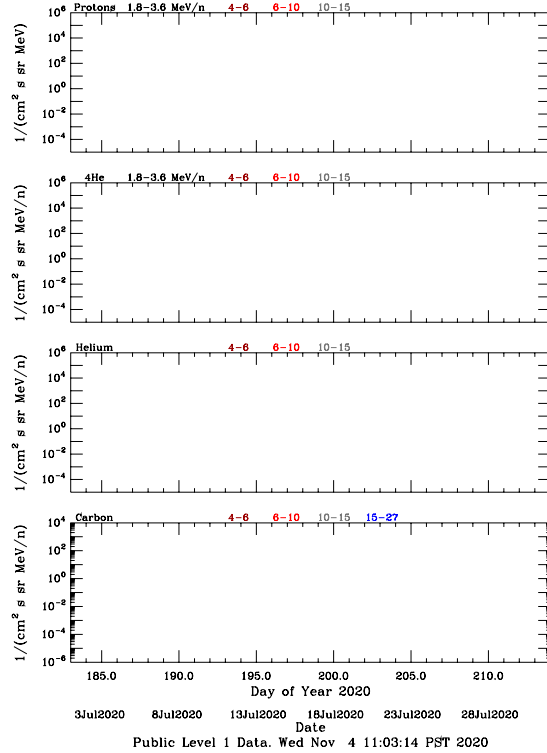

LET Public Level 1 Hourly Averages, for July 2020.

Ahead

Behind

LET Public Level 1 Hourly Averages, for July 2020.

Ahead
Behind