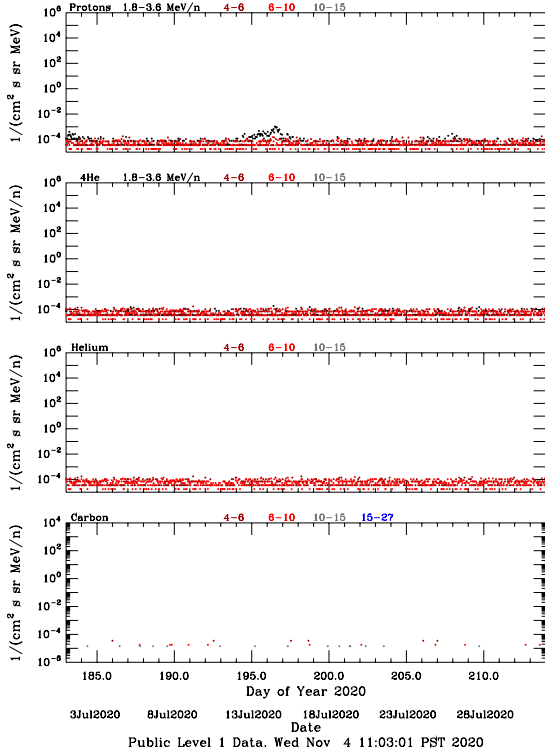

LET Public Level 1 Hourly Averages, for July 2020.

Ahead

Behind

LET Public Level 1 Hourly Averages, for July 2020.

Ahead
Behind