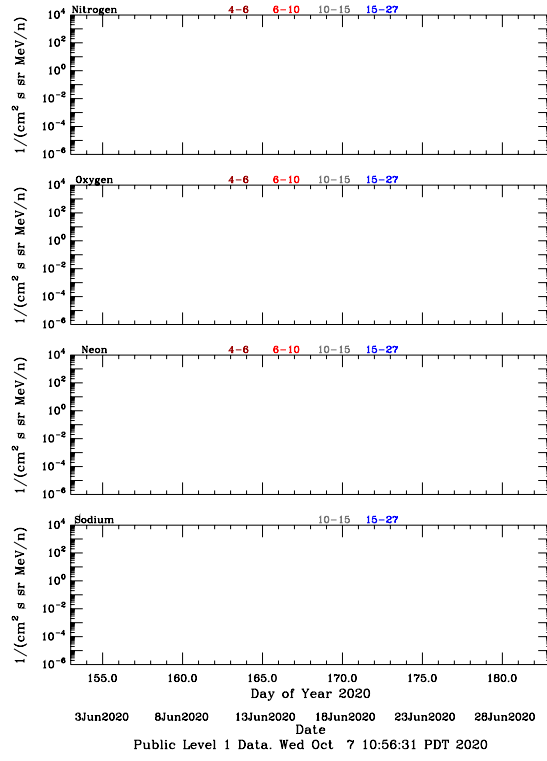

# LET Public Level 1 Hourly Averages, for June 2020.