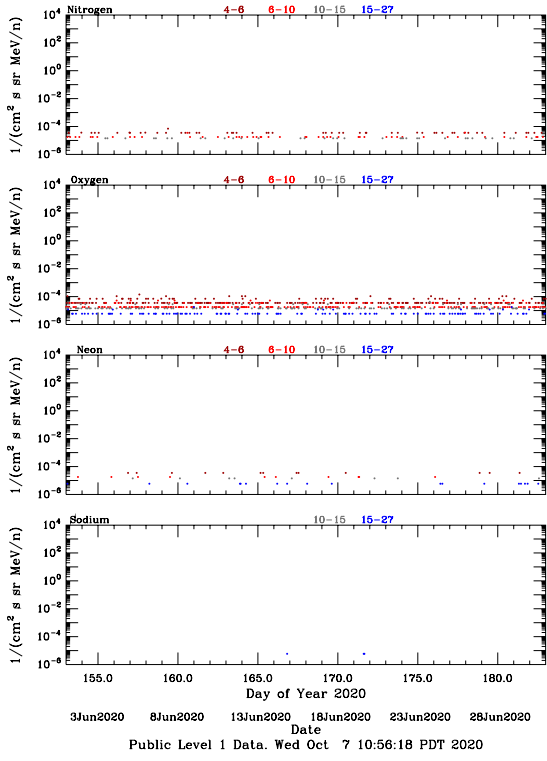

# LET Public Level 1 Hourly Averages, for June 2020.