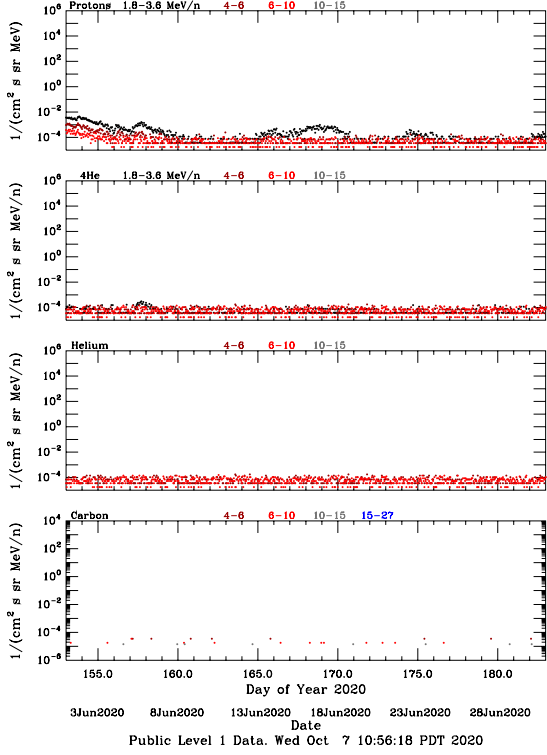

# LET Public Level 1 Hourly Averages, for June 2020.