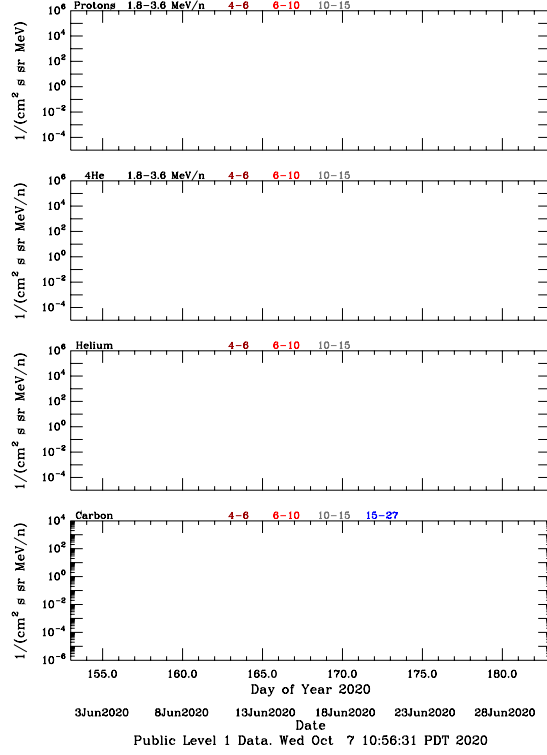

# LET Public Level 1 Hourly Averages, for June 2020.