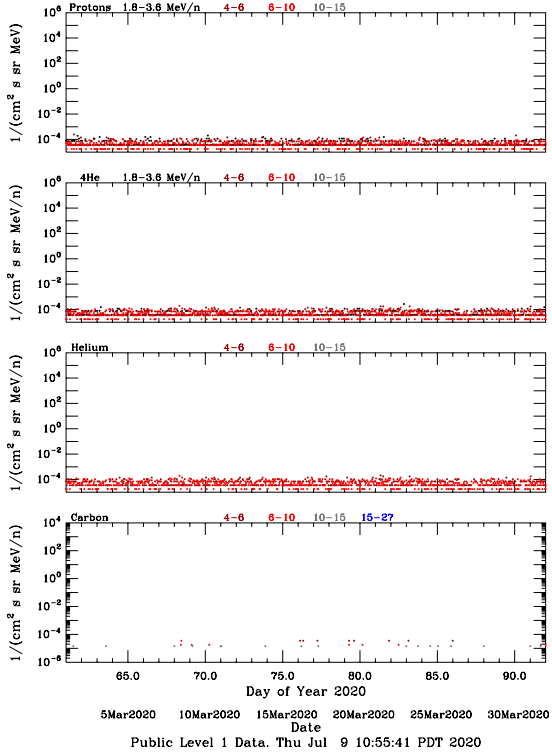

# LET Public Level 1 Hourly Averages, for March 2020.

Ahead

Behind