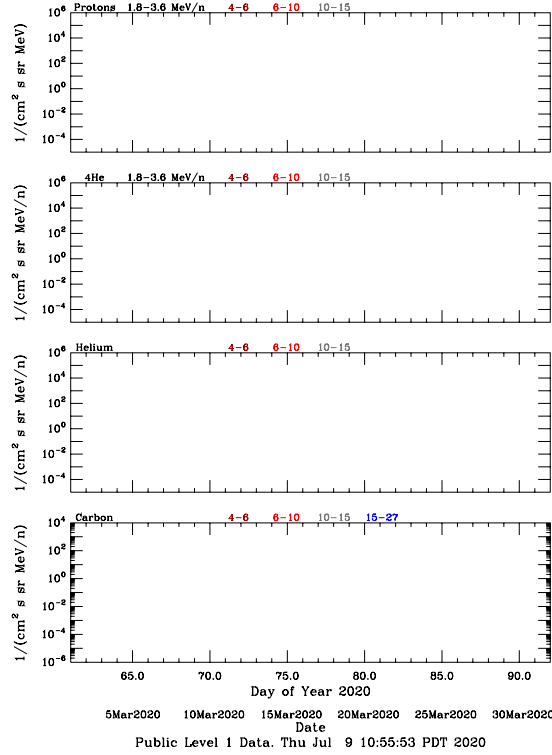

# LET Public Level 1 Hourly Averages, for March 2020.

Ahead

Behind