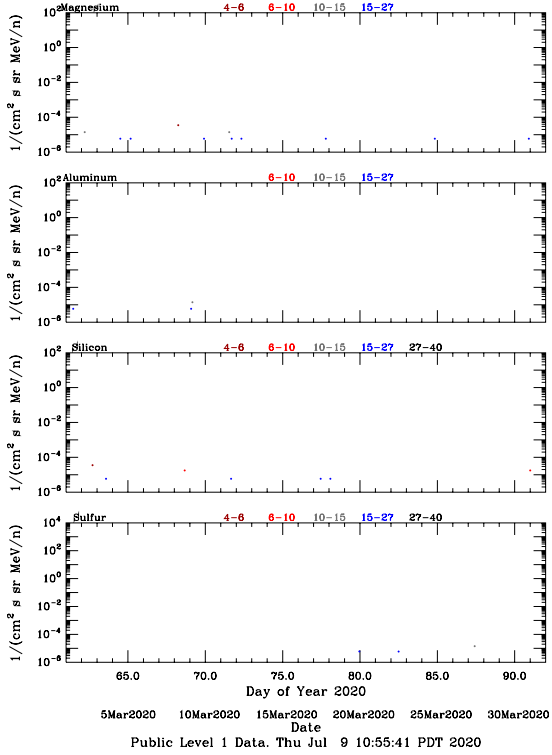

LET Public Level 1 Hourly Averages, for March 2020.

Ahead