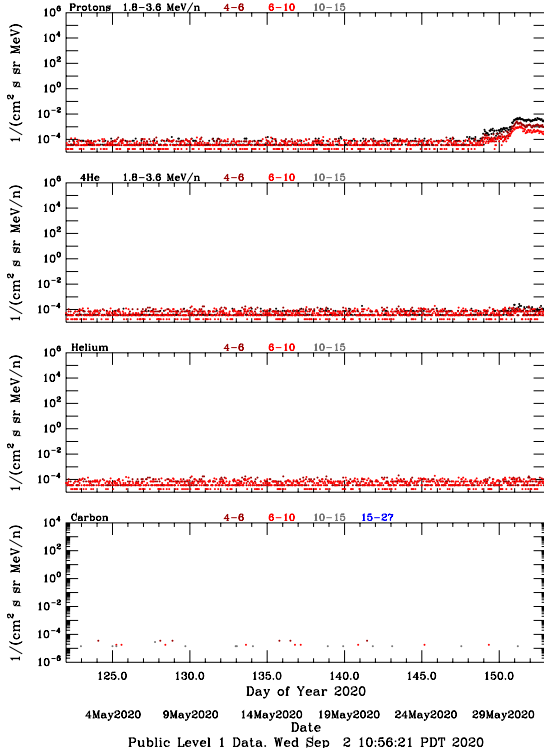

# LET Public Level 1 Hourly Averages, for May 2020.

Ahead
Behind