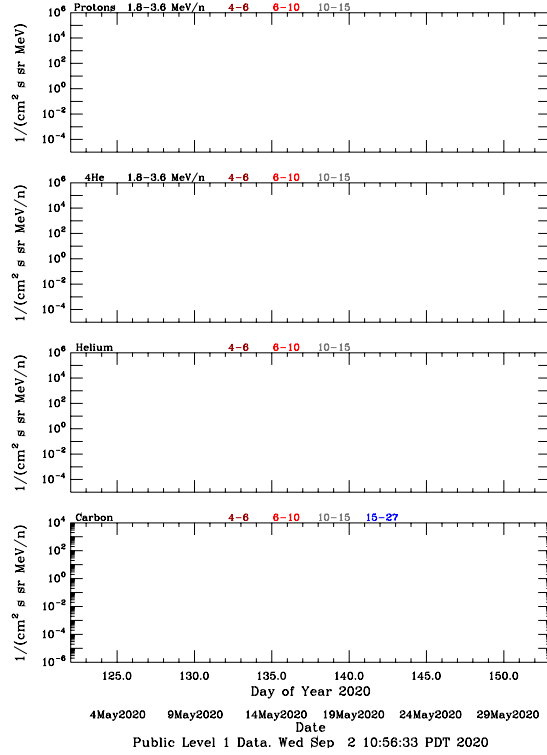

# LET Public Level 1 Hourly Averages, for May 2020.

Ahead
Behind