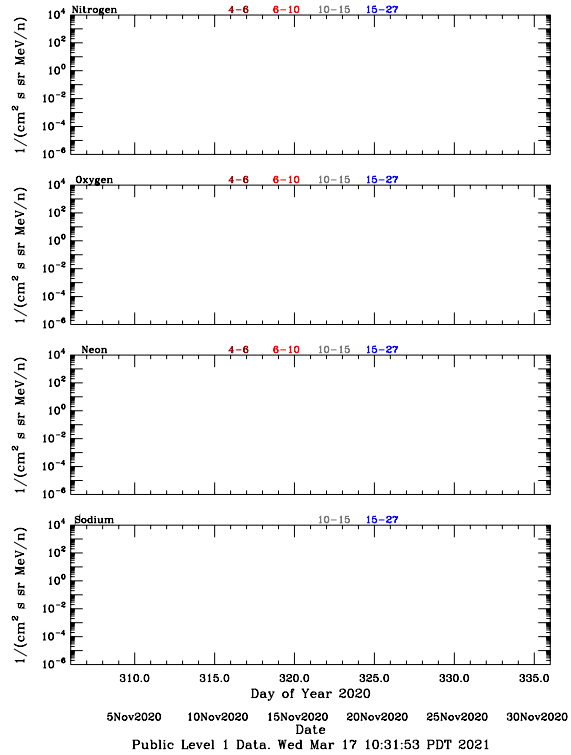

# LET Public Level 1 Hourly Averages, for November 2020.

Ahead

Behind