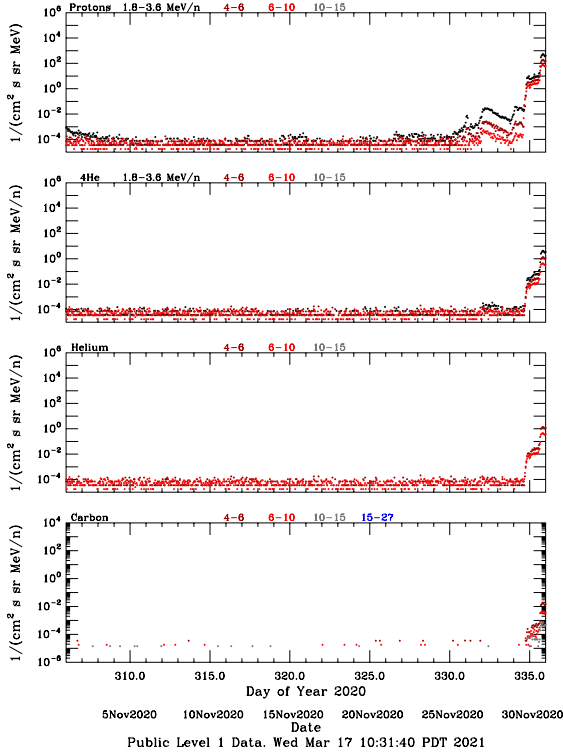

# LET Public Level 1 Hourly Averages, for November 2020.

Ahead

Behind