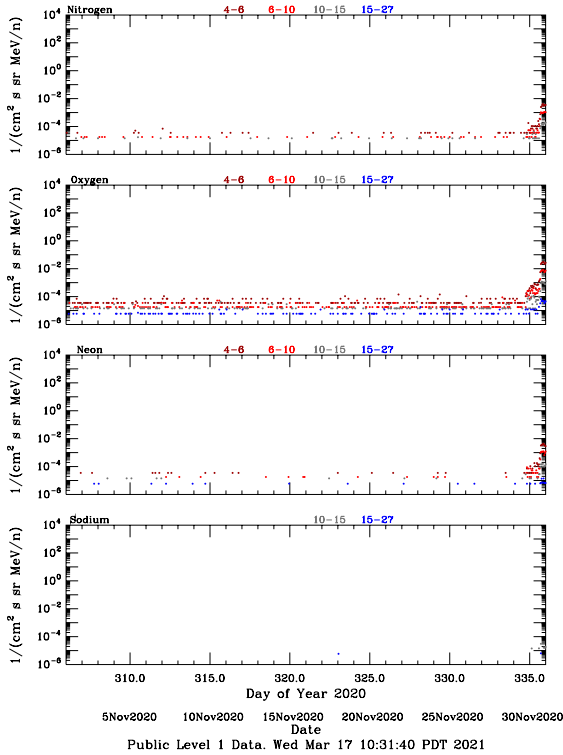

# LET Public Level 1 Hourly Averages, for November 2020.

Ahead

Behind