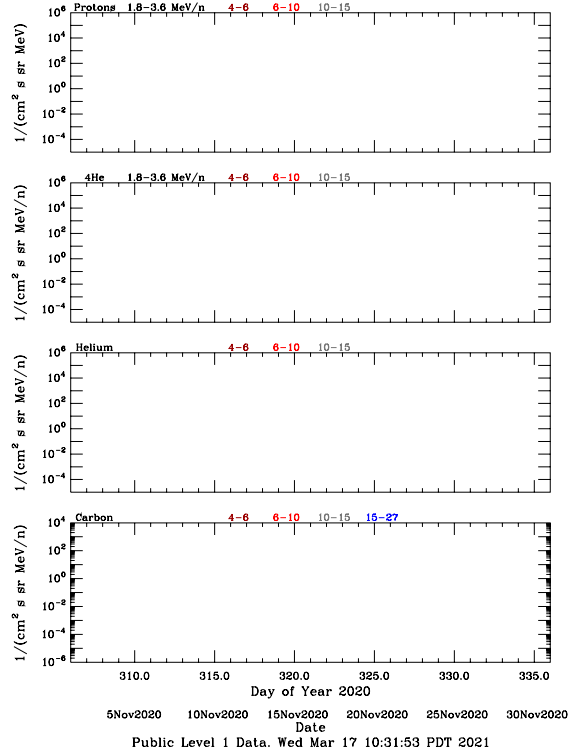

# LET Public Level 1 Hourly Averages, for November 2020.

Ahead

Behind