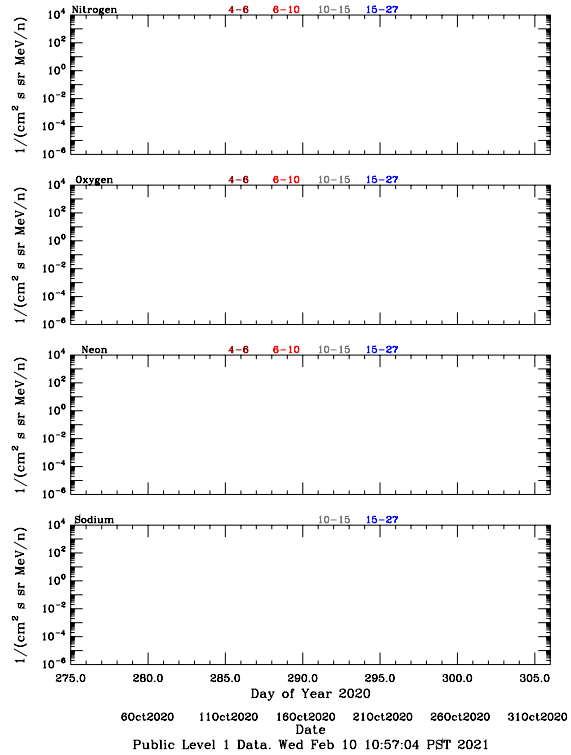

LET Public Level 1 Hourly Averages, for October 2020.

Ahead

Behind

LET Public Level 1 Hourly Averages, for October 2020.

Ahead

Behind