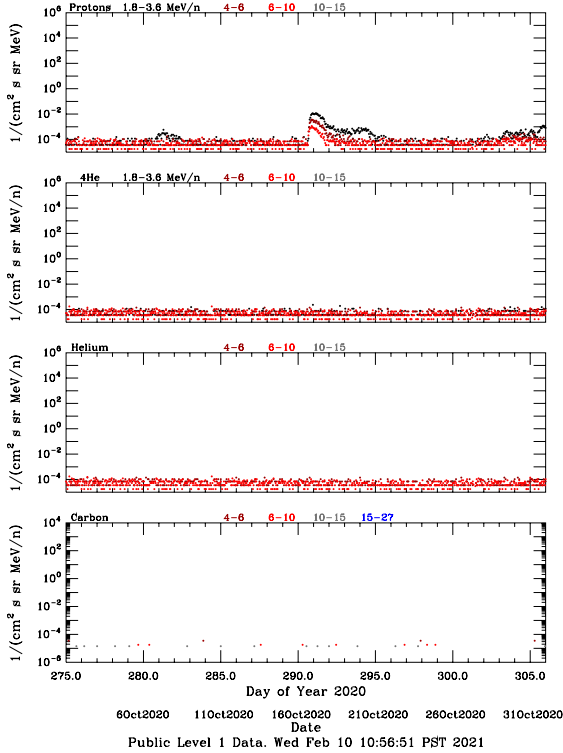

LET Public Level 1 Hourly Averages, for October 2020.

Ahead

Behind

LET Public Level 1 Hourly Averages, for October 2020.

Ahead

Behind