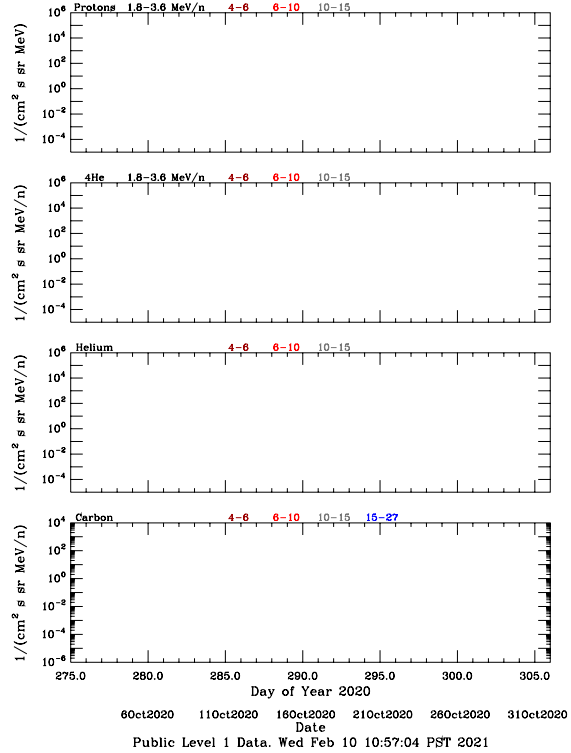

LET Public Level 1 Hourly Averages, for October 2020.

Ahead

Behind

LET Public Level 1 Hourly Averages, for October 2020.

Ahead

Behind