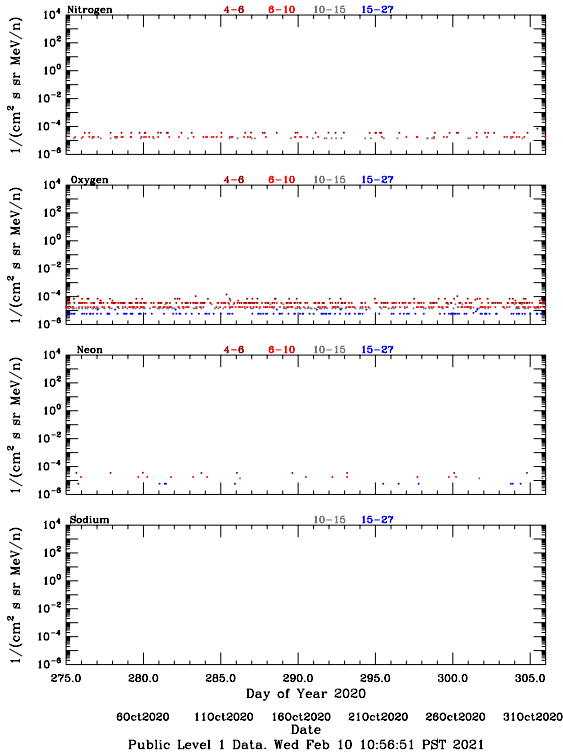

LET Public Level 1 Hourly Averages, for October 2020.

Ahead

Behind

LET Public Level 1 Hourly Averages, for October 2020.

Ahead

Behind