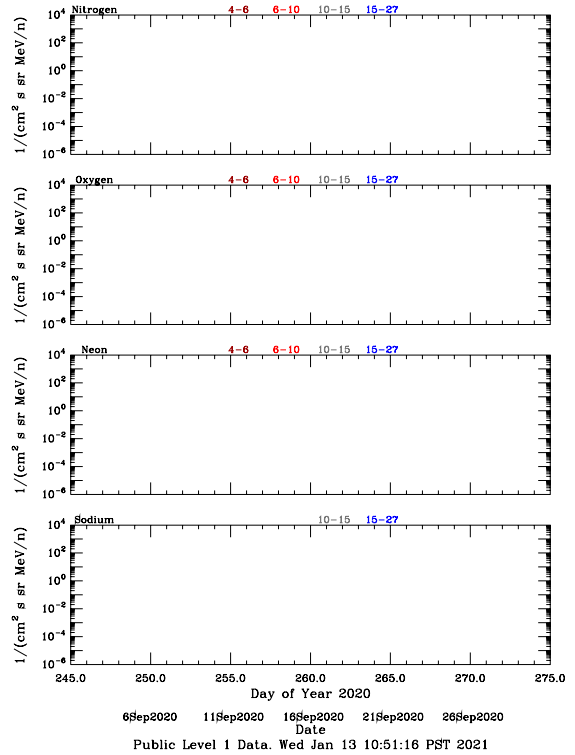

LET Public Level 1 Hourly Averages, for September 2020.

Ahead

Behind

LET Public Level 1 Hourly Averages, for September 2020.

Ahead

Behind