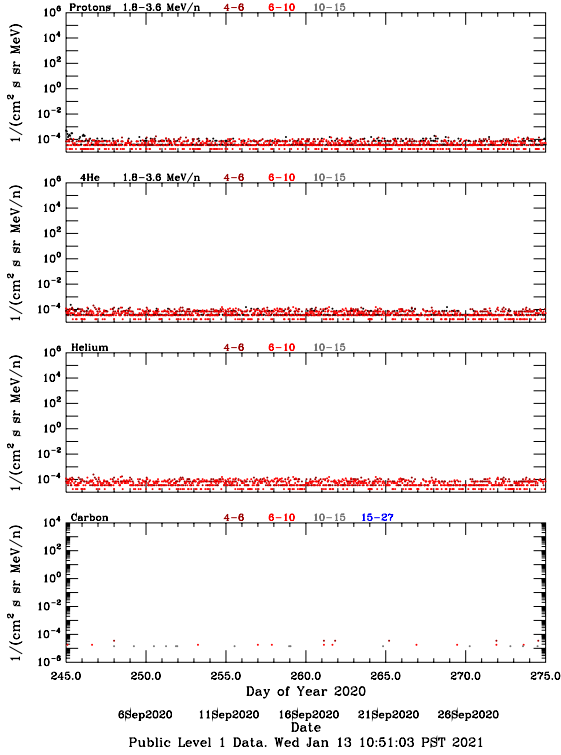

LET Public Level 1 Hourly Averages, for September 2020.

Ahead

Behind

LET Public Level 1 Hourly Averages, for September 2020.

Ahead

Behind