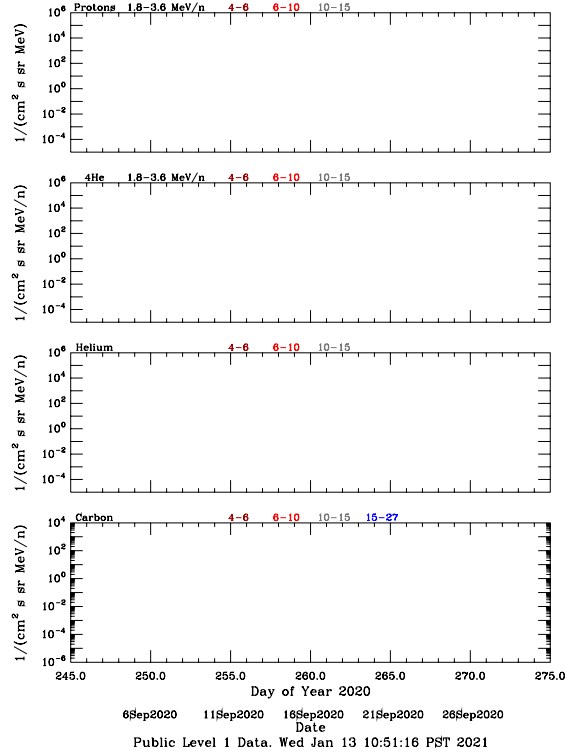

LET Public Level 1 Hourly Averages, for September 2020.

Ahead

Behind

LET Public Level 1 Hourly Averages, for September 2020.

Ahead

Behind