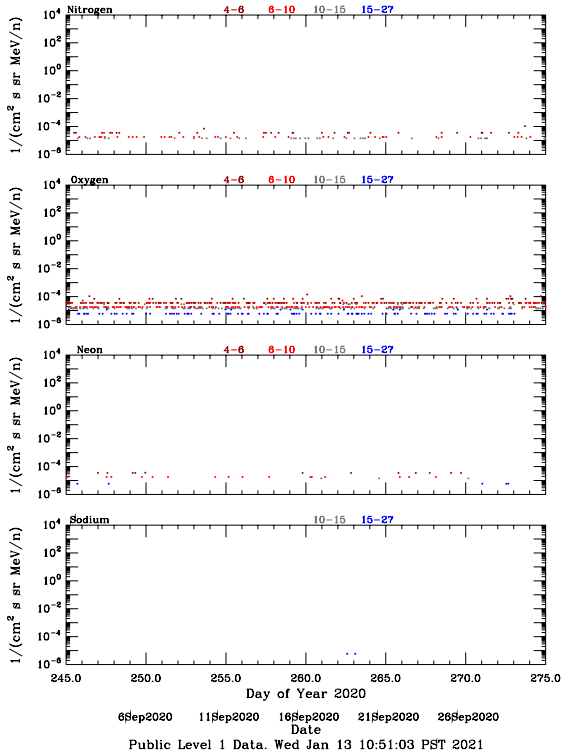

LET Public Level 1 Hourly Averages, for September 2020.

Ahead

Behind

LET Public Level 1 Hourly Averages, for September 2020.

Ahead

Behind